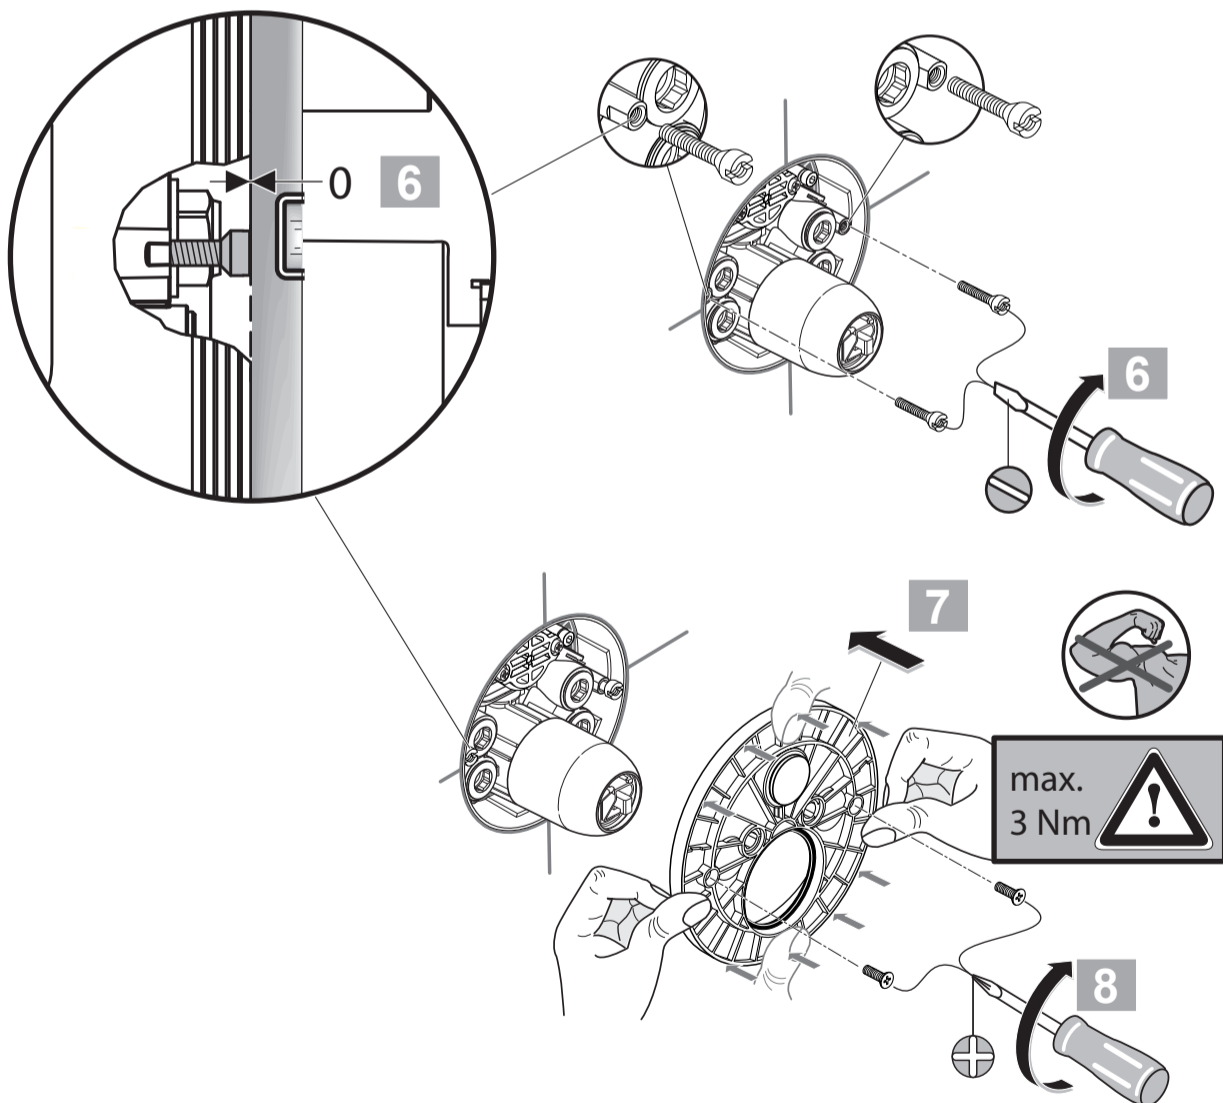

0 °C	1 °C	2 °C	3 °C	4 °C	5 °C	6 °C	7 °C	8 °C	9 °C
50°C	16°C	49,5	49,5	48	46	42,5	41	37	33,5	31
65°C	16°C	65	65	63,5	60,5	57	53,5	49	44,5	39
81°C	16°C	81	81	78,5	73	69	63,5	56	49	42,5

	P bar		MAX. 10		5			Q (3 bar)
	T °C		MAX. 80		65			l/min
					40			25