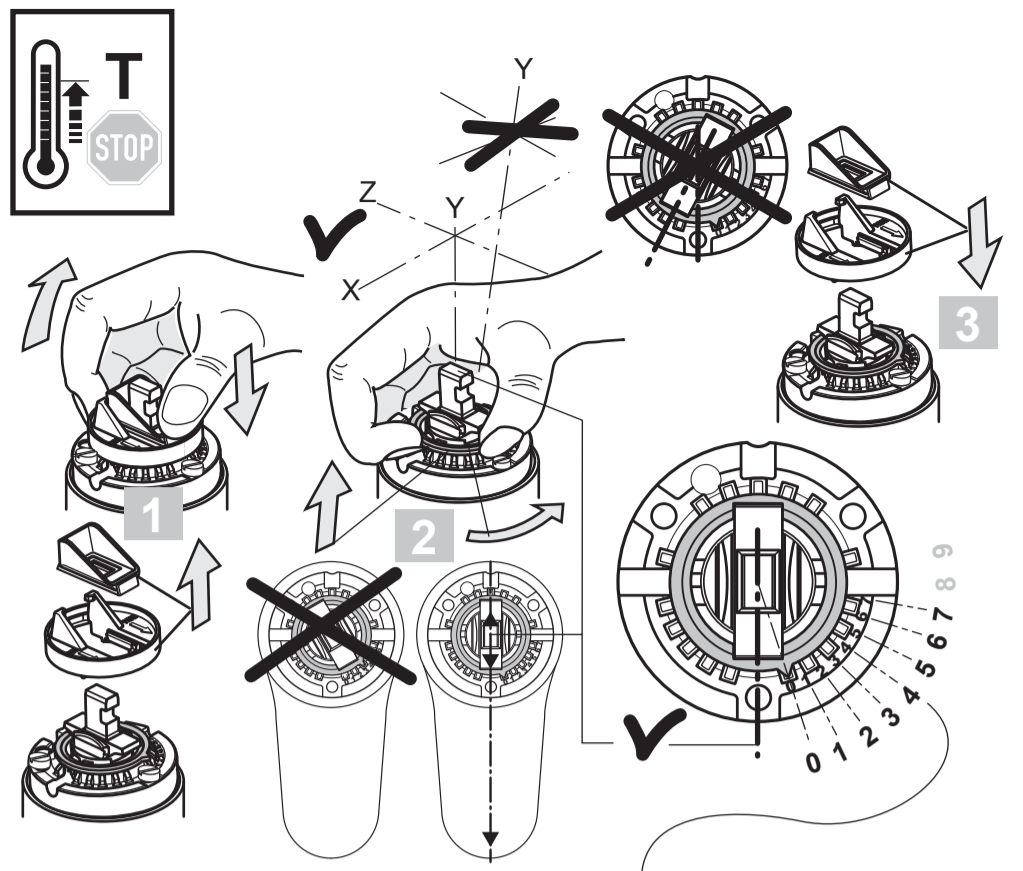

STRADA
 A 6852 ..

1013 / A 866 723
 (+ A 865 612)
 Made in Germany

Ideal Standard International BVBA
 Corporate Village - Gent Building
 Da Vincilaan 2
 1935 Zaventem
 Belgium

www.idealstandardinternational.com