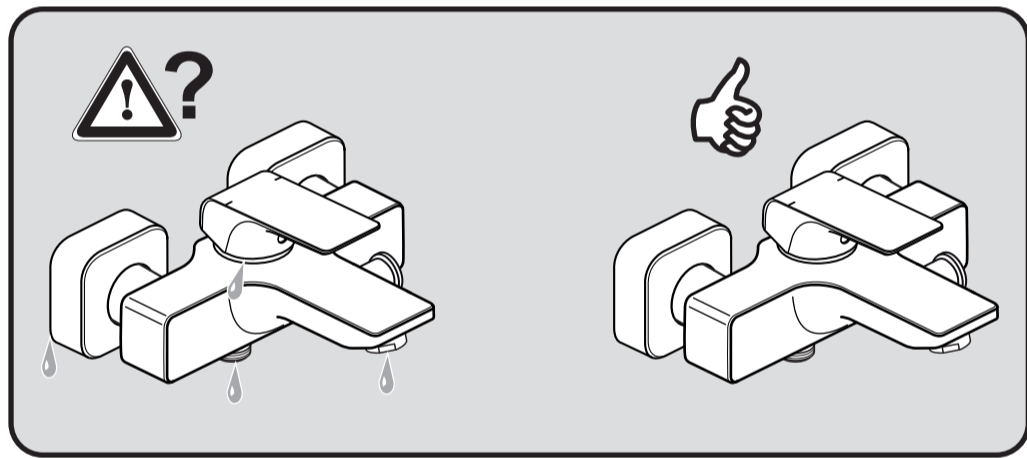

STRADA
A 6848 ..

1013 / A 866 722
 (+ A 865 612)
 Made in Germany

Ideal Standard International BVBA
 Corporate Village - Gent Building
 Da Vincilaan 2
 1935 Zaventem
 Belgium

www.idealstandardinternational.com