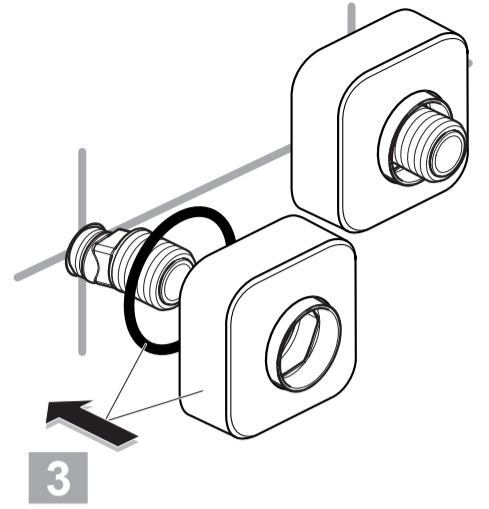

STRADA
A 6848 ..

1013 / A 866 722
 (+ A 865 612)
 Made in Germany

Ideal Standard International BVBA
 Corporate Village - Gent Building
 Da Vincilaan 2
 1935 Zaventem
 Belgium

www.idealstandardinternational.com