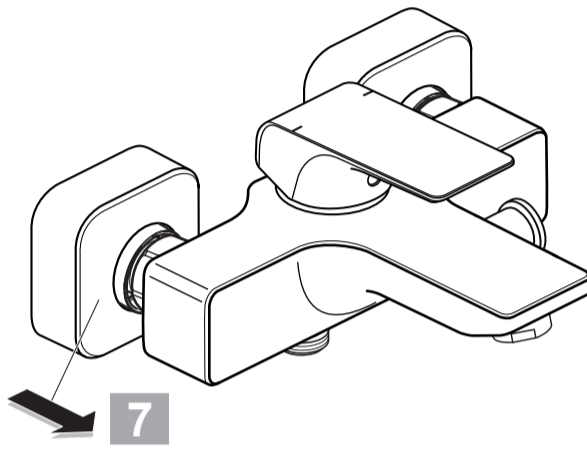

STRADA
A 6848 ..

1013 / A 866 722
 (+ A 865 612)
 Made in Germany

Ideal Standard International BVBA
 Corporate Village - Gent Building
 Da Vincilaan 2
 1935 Zaventem
 Belgium

www.idealstandardinternational.com