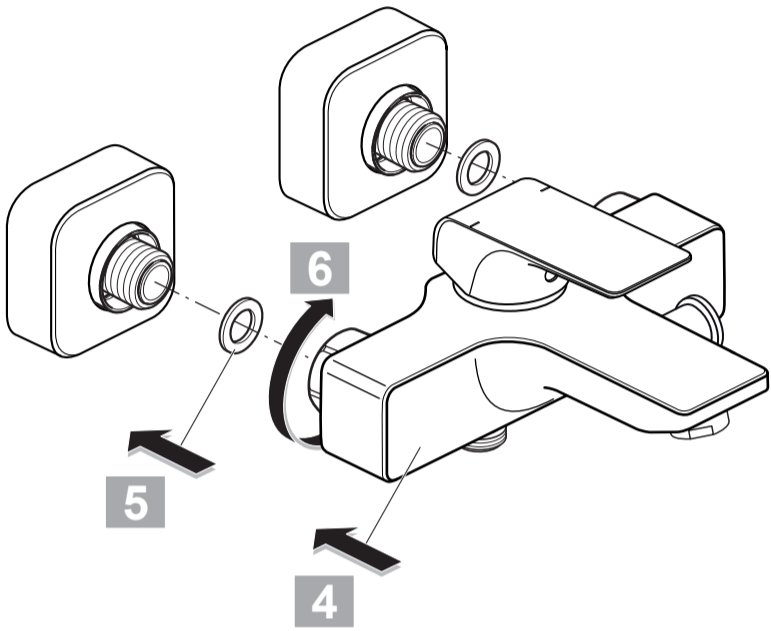

STRADA
A 6848 ..

1013 / A 866 722
 (+ A 865 612)
 Made in Germany

Ideal Standard International BVBA
 Corporate Village - Gent Building
 Da Vincilaan 2
 1935 Zaventem
 Belgium

www.idealstandardinternational.com