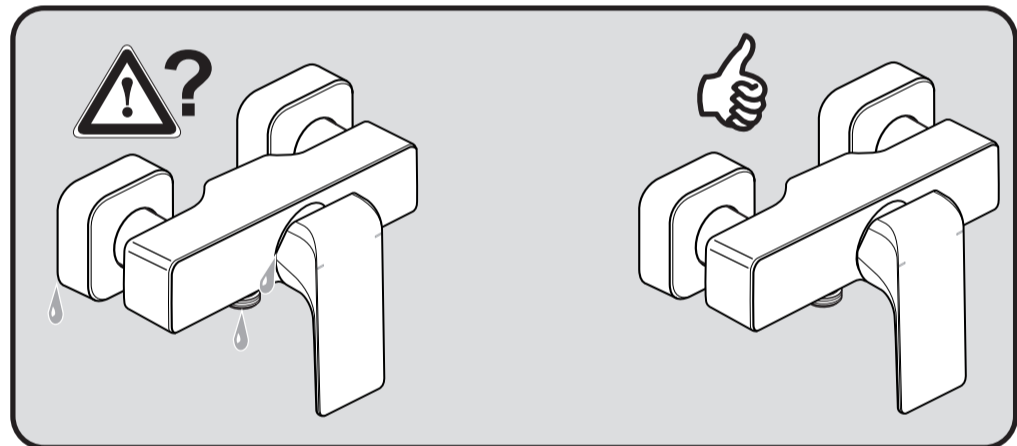

STRADA
A 6846 ..

1013 / A 866 721
 (+ A 865 612)
 Made in Germany

Ideal Standard International BVBA
 Corporate Village - Gent Building
 Da Vincilaan 2
 1935 Zaventem
 Belgium

www.idealstandardinternational.com