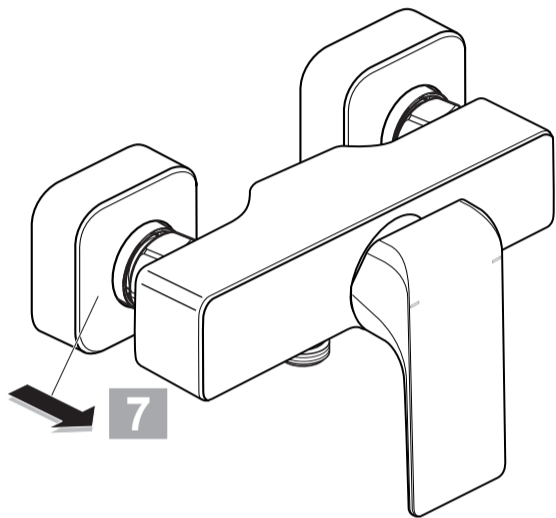

STRADA
A 6846 ..

1013 / A 866 721
 (+ A 865 612)
 Made in Germany

Ideal Standard International BVBA
 Corporate Village - Gent Building
 Da Vincilaan 2
 1935 Zaventem
 Belgium

www.idealstandardinternational.com