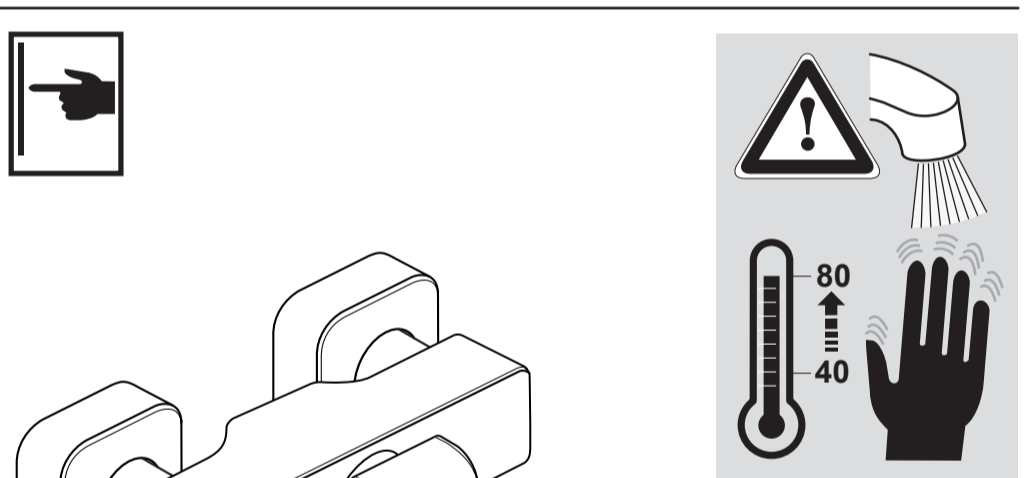

STRADA
A 6846 ..

1013 / A 866 721
 (+ A 865 612)
 Made in Germany

Ideal Standard International BVBA
 Corporate Village - Gent Building
 Da Vincilaan 2
 1935 Zaventem
 Belgium

www.idealstandardinternational.com