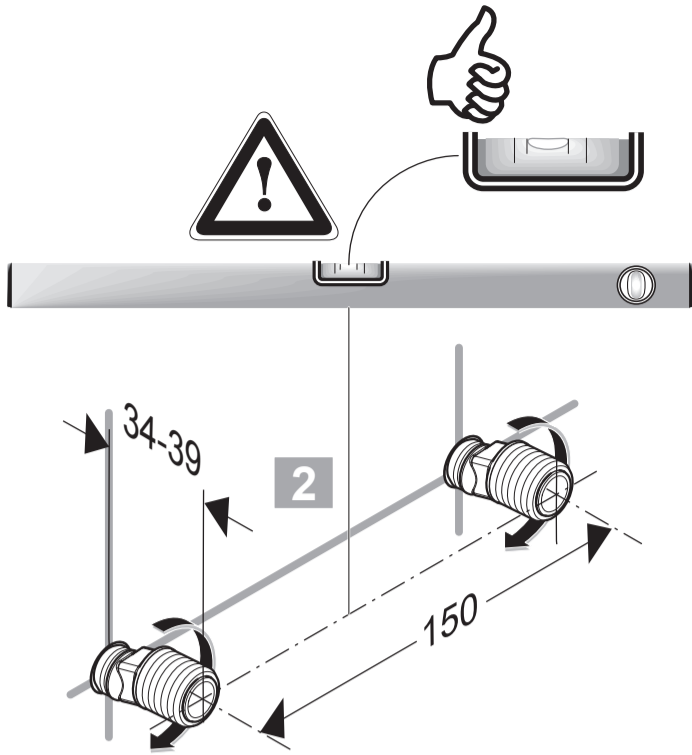

STRADA
A 6846 ..

1013 / A 866 721
 (+ A 865 612)
 Made in Germany

Ideal Standard International BVBA
 Corporate Village - Gent Building
 Da Vincilaan 2
 1935 Zaventem
 Belgium

www.idealstandardinternational.com