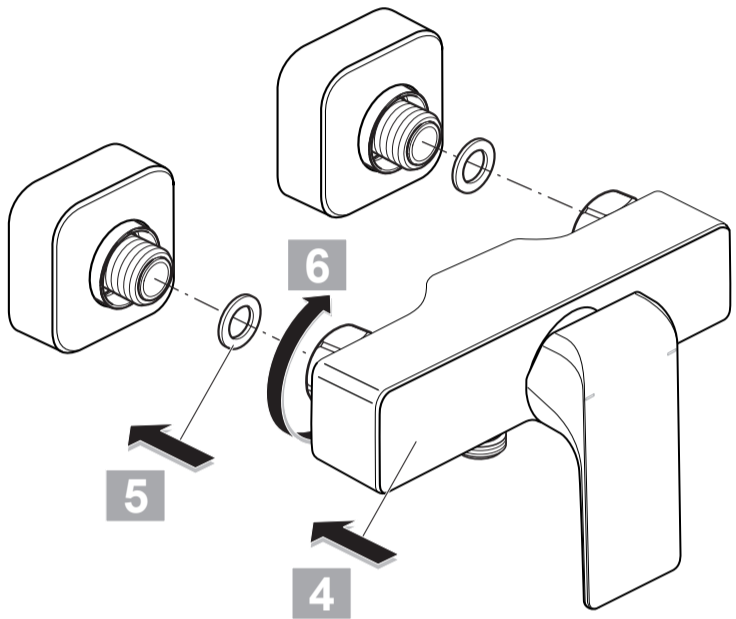

STRADA
A 6846 ..

1013 / A 866 721
 (+ A 865 612)
 Made in Germany

Ideal Standard International BVBA
 Corporate Village - Gent Building
 Da Vincilaan 2
 1935 Zaventem
 Belgium

www.idealstandardinternational.com