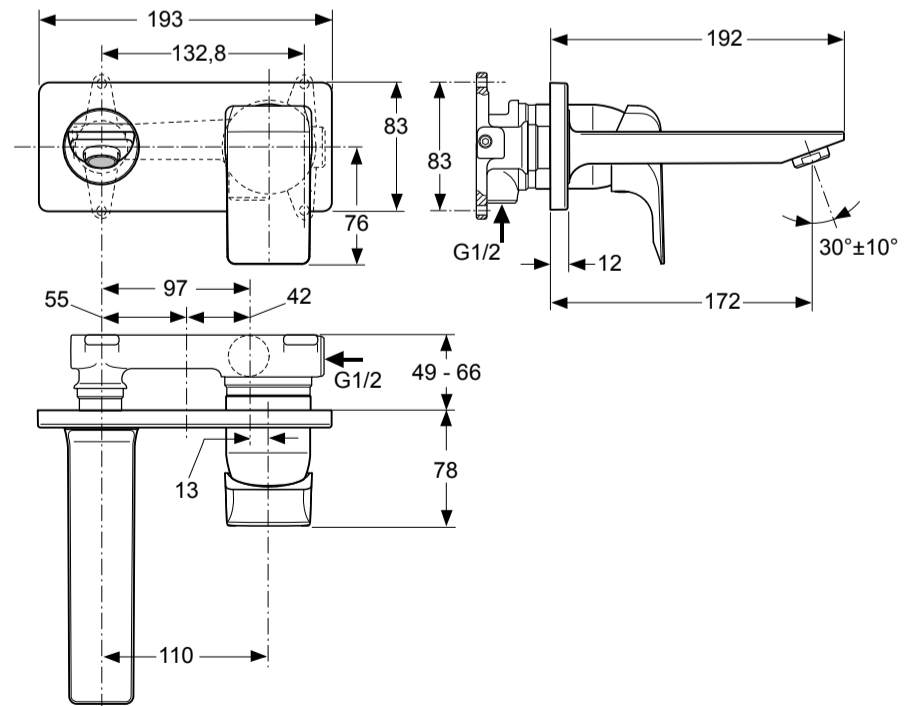

Ideal Standard International BVBA
Corporate Village - Gent Building
Da Vincilaan 2
1935 Zaventem
Belgium

www.idealstandardinternational.com