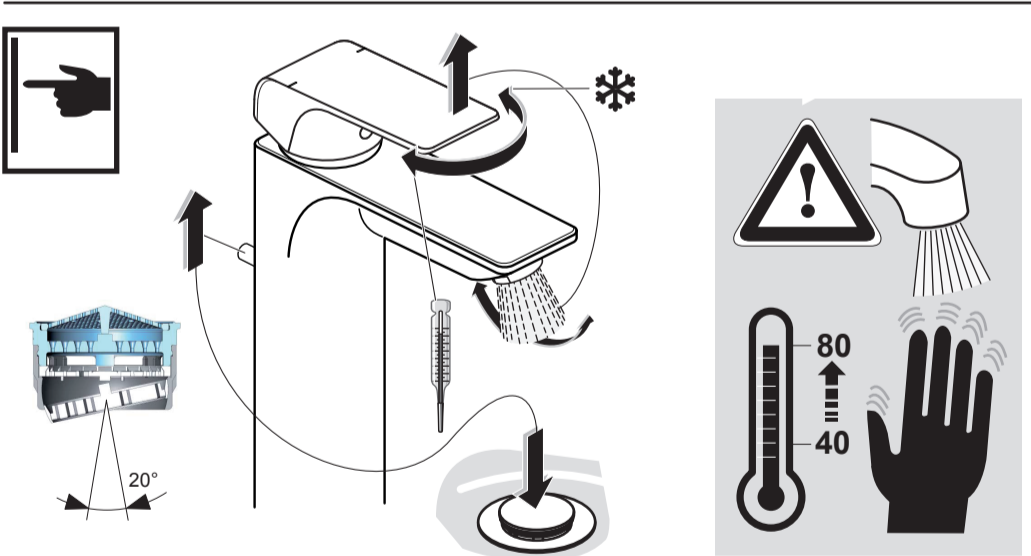

P	bar		0,5				Q (3 bar)
	T	°C		MAX. 80			l/min	5