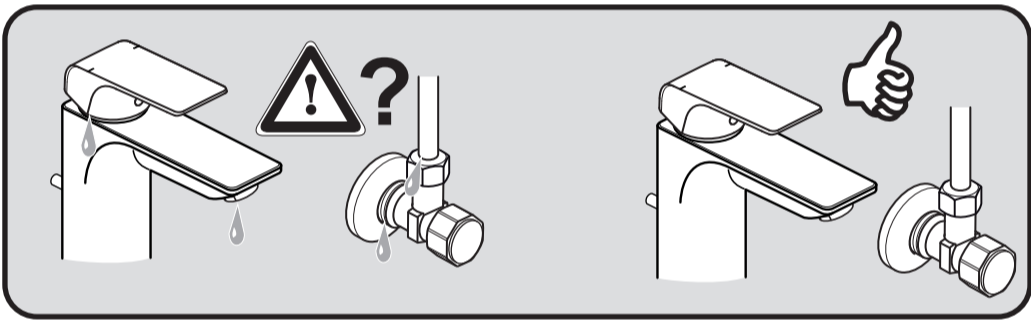

P	bar		0,5				Q (3 bar)
	T	°C		MAX. 80			l/min	5