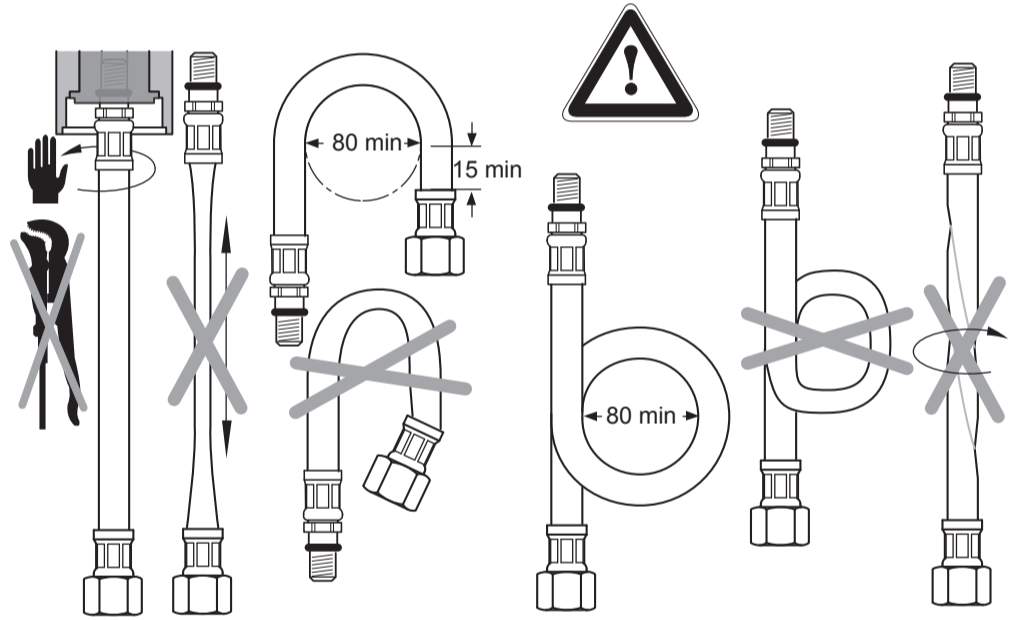

P	bar		0,5				Q (3 bar)
	T	°C		MAX. 80			l/min	5