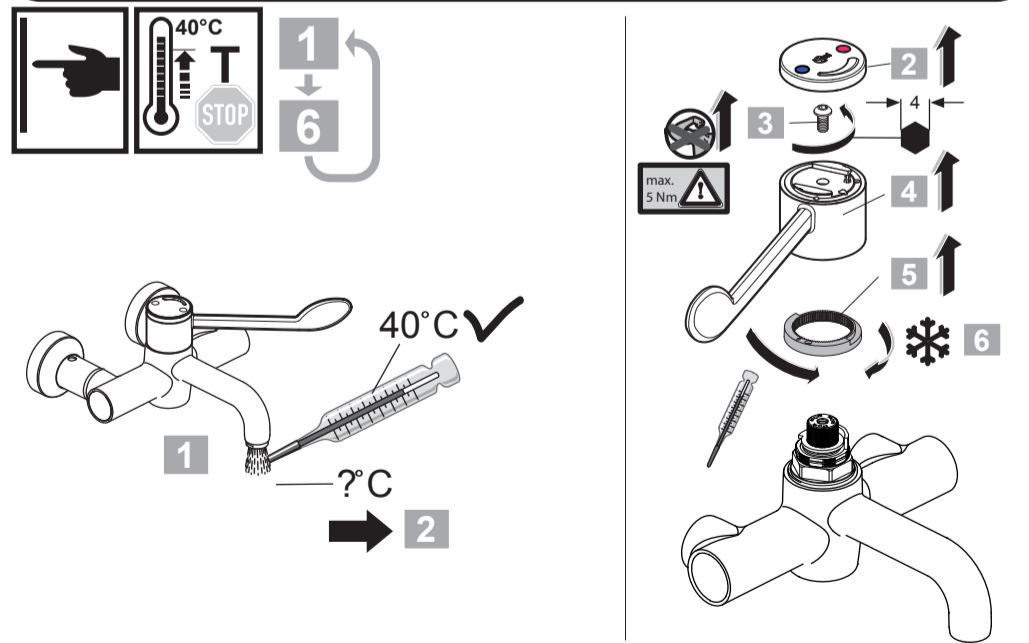

P	bar		MAX. 5		3		Q	(3 bar)
	T	°C		MAX. 80		65			l/min
						55			8