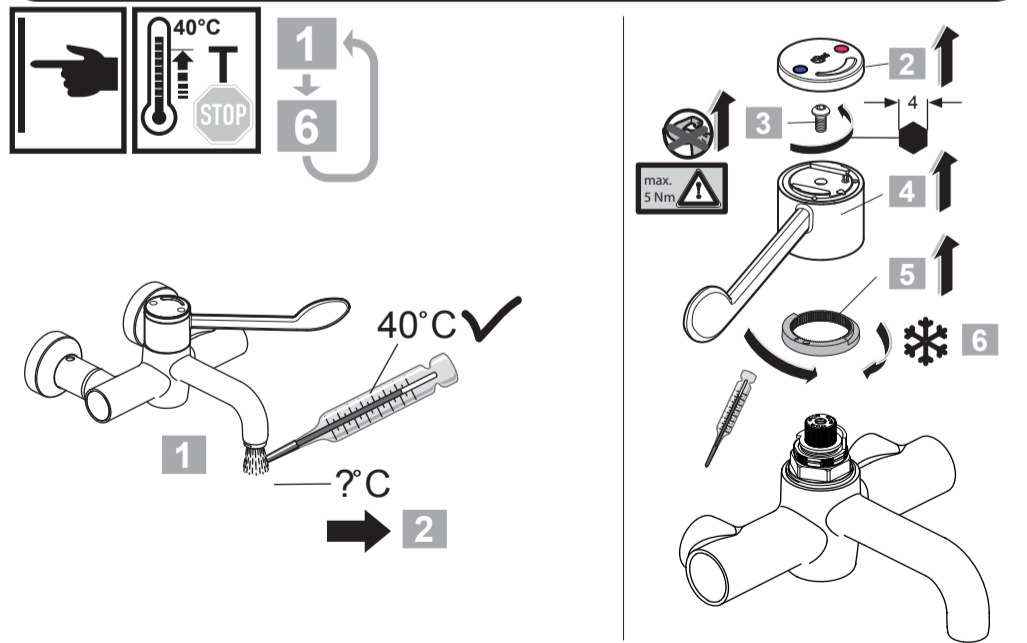

P	bar	MAX. 5 0,5	3 1		Q (3 bar)
T	°C	MAX. 80	65 55		l/min 8