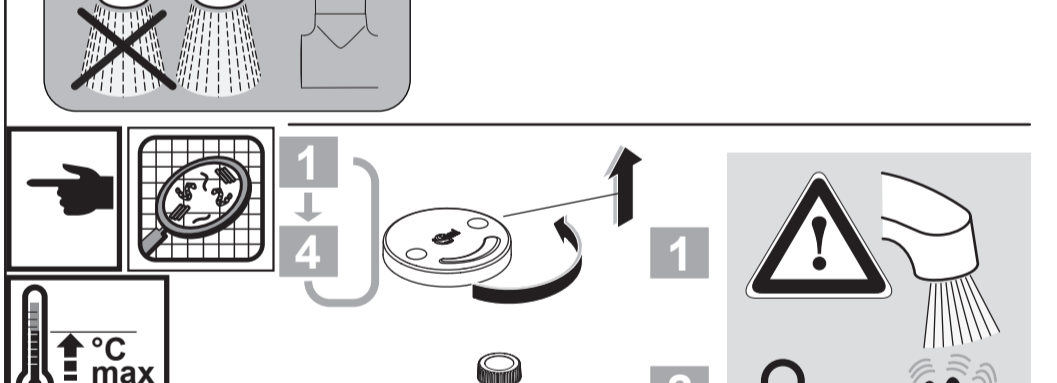

**CERAPLUS 2**  
 A 6691 ..

1217 / A 868 225  
 (+ A 865 612)  
 Made in Germany

Ideal Standard International NV  
 Corporate Village - Gent Building  
 Da Vincilaan 2  
 1935 Zaventem  
 Belgium

www.idealstandardinternational.com