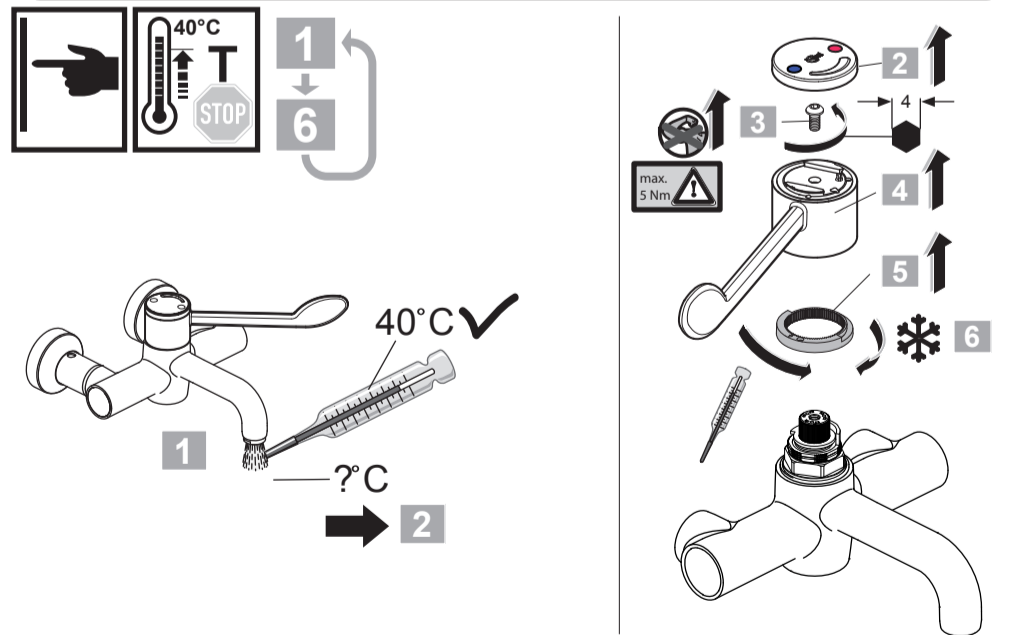

**CERAPLUS 2**  
 A 6691 ..

1217 / A 868 225  
 (+ A 865 612)  
 Made in Germany

Ideal Standard International NV  
 Corporate Village - Gent Building  
 Da Vincilaan 2  
 1935 Zaventem  
 Belgium

www.idealstandardinternational.com