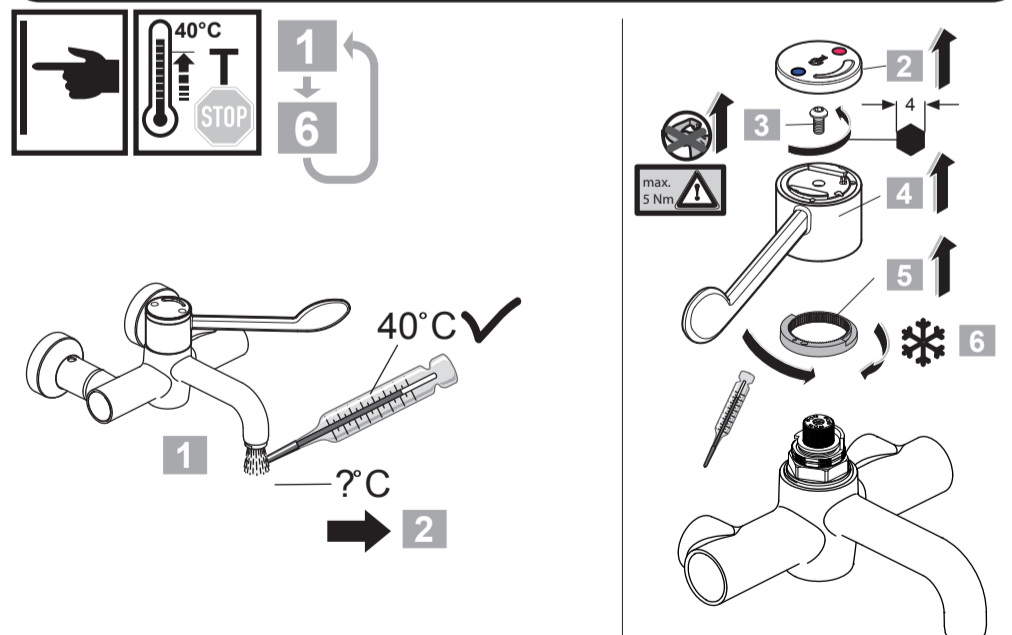

**CERAPLUS 2**  
**A 6690 ..**

1217 / A 868 224  
 (+ A 865 612)  
 Made in Germany

Ideal Standard International NV  
 Corporate Village - Gent Building  
 Da Vincilaan 2  
 1935 Zaventem  
 Belgium

[www.idealstandardinternational.com](http://www.idealstandardinternational.com)