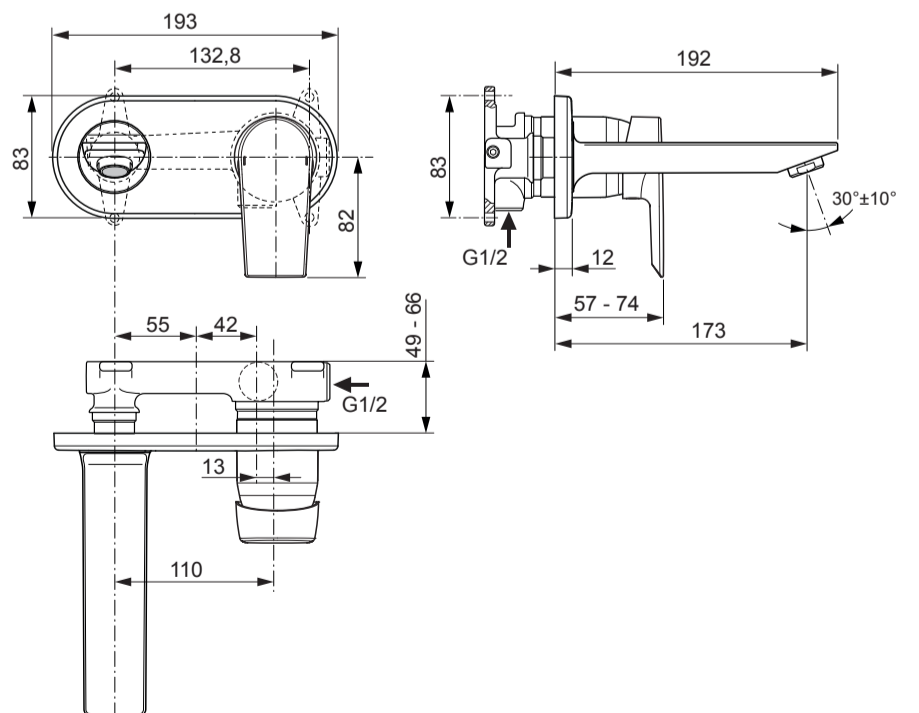

Ideal Standard International NV
Corporate Village - Gent Building
Da Vincilaan 2
1935 Zaventem
Belgium

www.idealstandardinternational.com