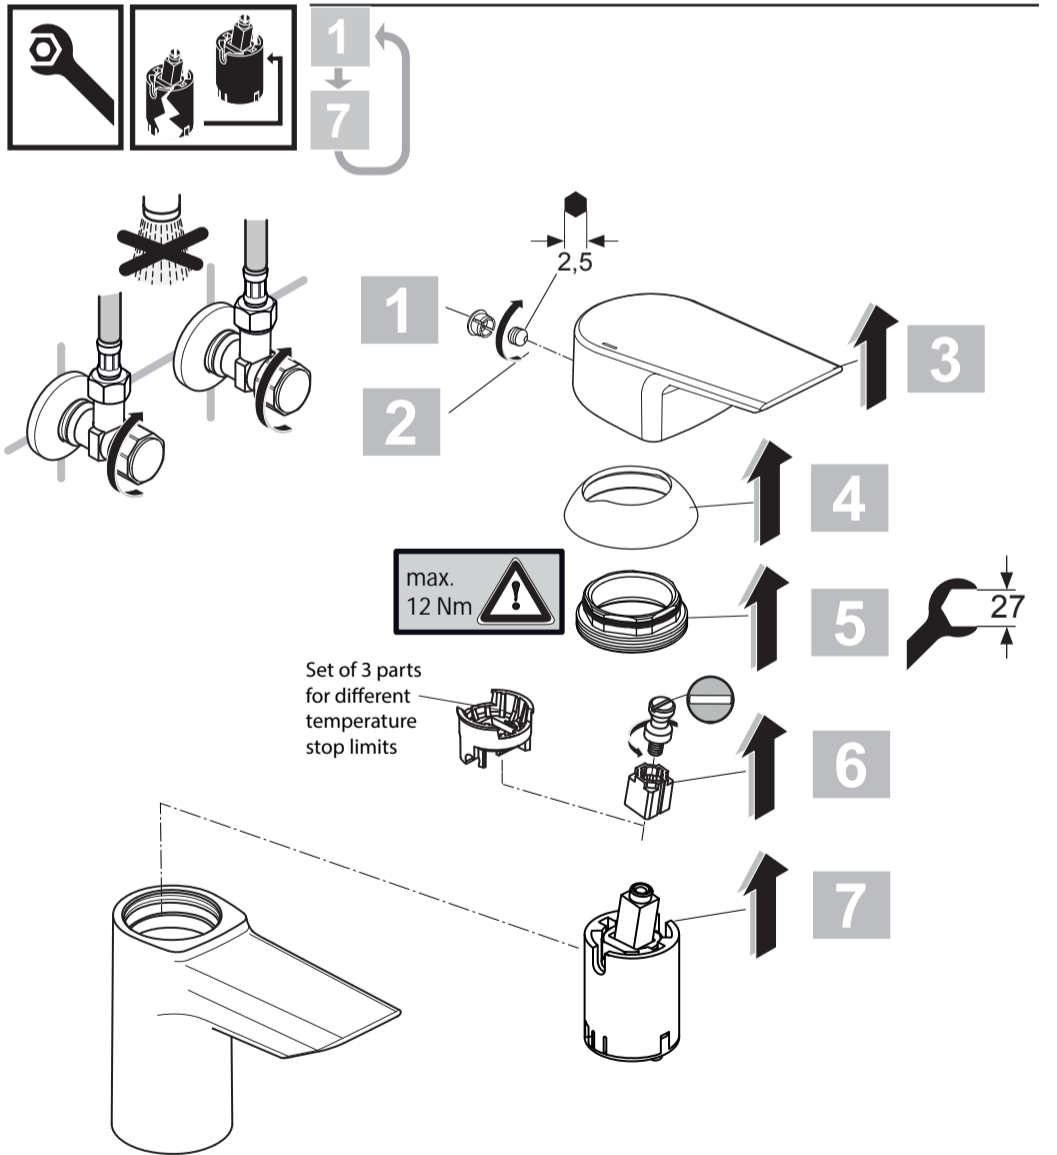

**A6566
A6568**

**A6555
A6557
A6559**

A6563

**A6573
A6575**

Ideal Standard International BVBA
 Corporate Village - Gent Building
 Da Vincilaan 2
 1935 Zaventem
 Belgium

www.idealstandardinternational.com

	P	bar		MAX. 10		5		Q (3 bar)
	T	°C		MAX. 80		65		l/min
						40		5