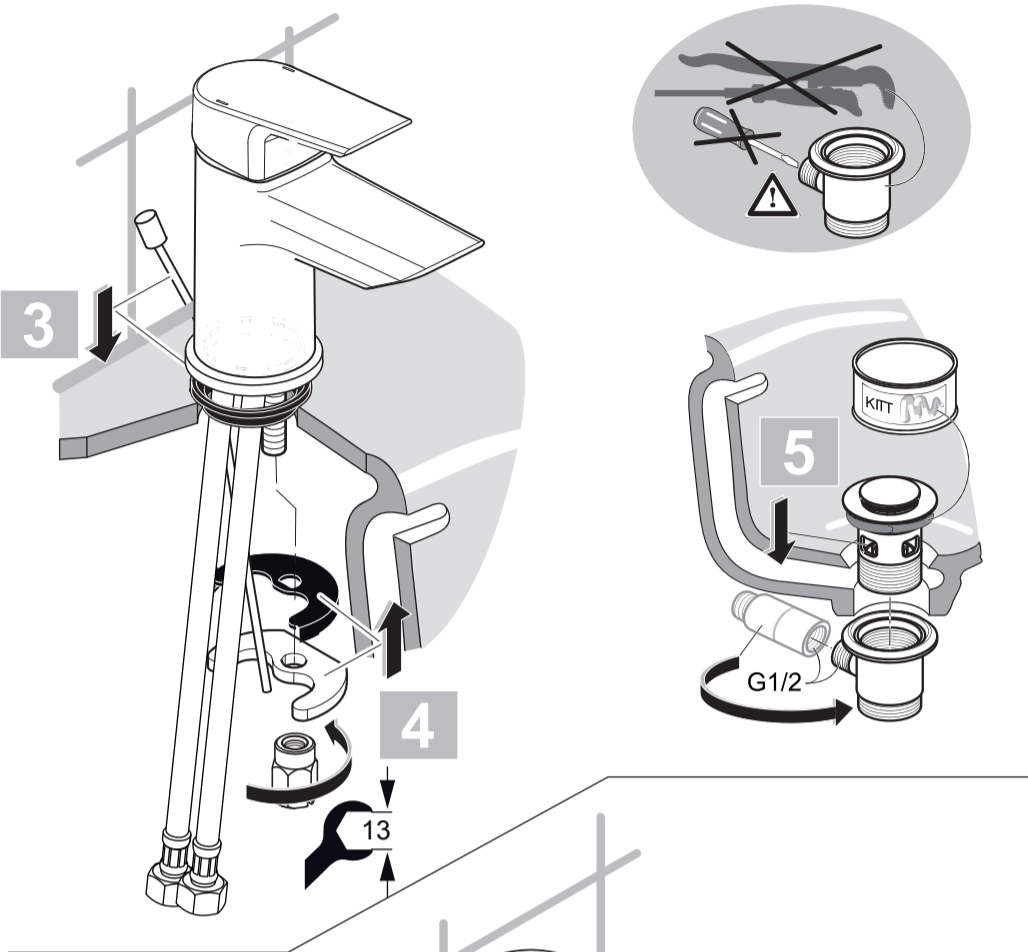

**A6566
A6568**

**A6555
A6557
A6559**

A6563

**A6573
A6575**

Ideal Standard International BVBA
 Corporate Village - Gent Building
 Da Vincilaan 2
 1935 Zaventem
 Belgium

www.idealstandardinternational.com

	P	bar		MAX. 10		5		Q (3 bar)
	T	°C		MAX. 80		65		l/min
						40		5