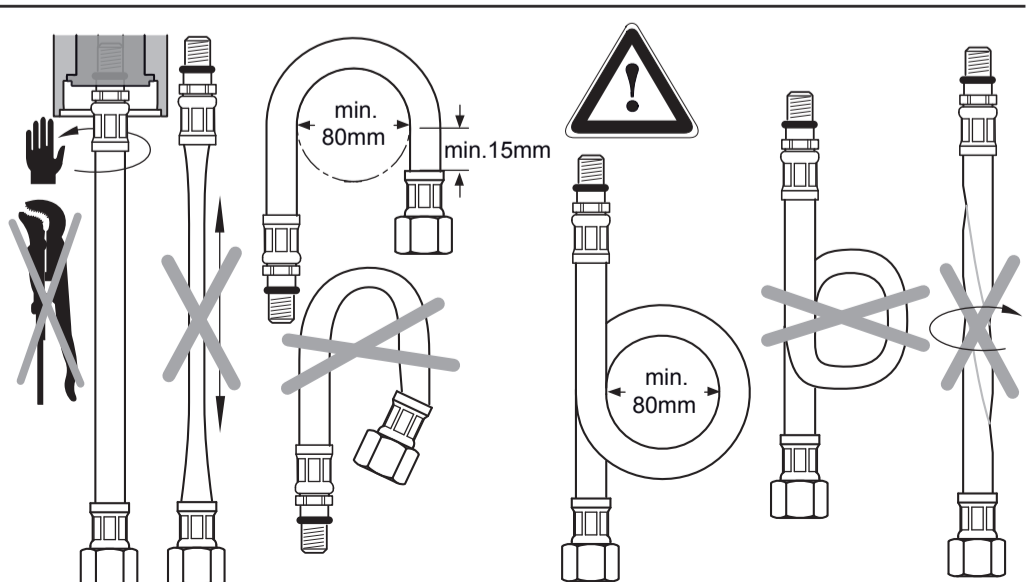

**A6566
A6568**

**A6555
A6557
A6559**

A6563

**A6573
A6575**

Ideal Standard International BVBA
 Corporate Village - Gent Building
 Da Vincilaan 2
 1935 Zaventem
 Belgium

www.idealstandardinternational.com

	P	bar		MAX. 10		5		Q (3 bar)
	T	°C		MAX. 80		65		l/min
						40		5