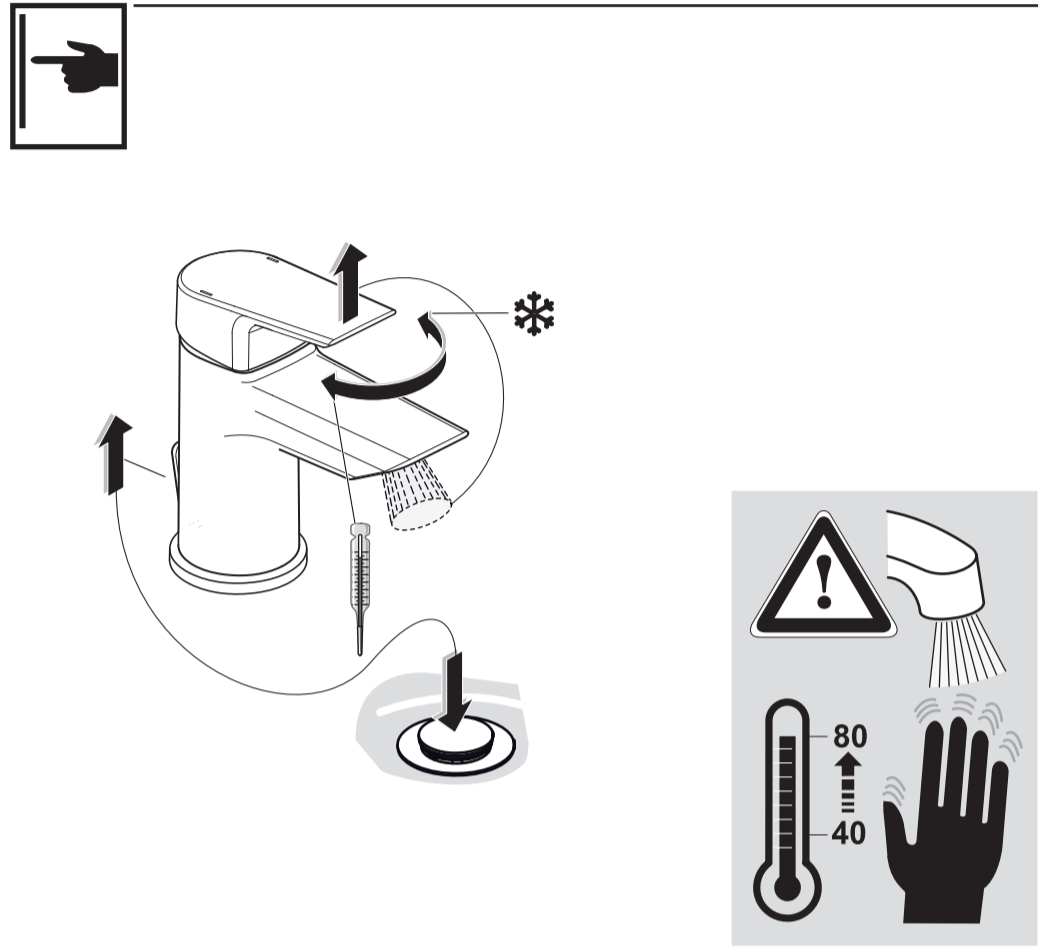

**A6566
A6568**

**A6555
A6557
A6559**

A6563

**A6573
A6575**

Ideal Standard International BVBA
 Corporate Village - Gent Building
 Da Vincilaan 2
 1935 Zaventem
 Belgium

www.idealstandardinternational.com

	P	bar		MAX. 10		5		Q (3 bar)
	T	°C		MAX. 80		65		l/min
						40		5