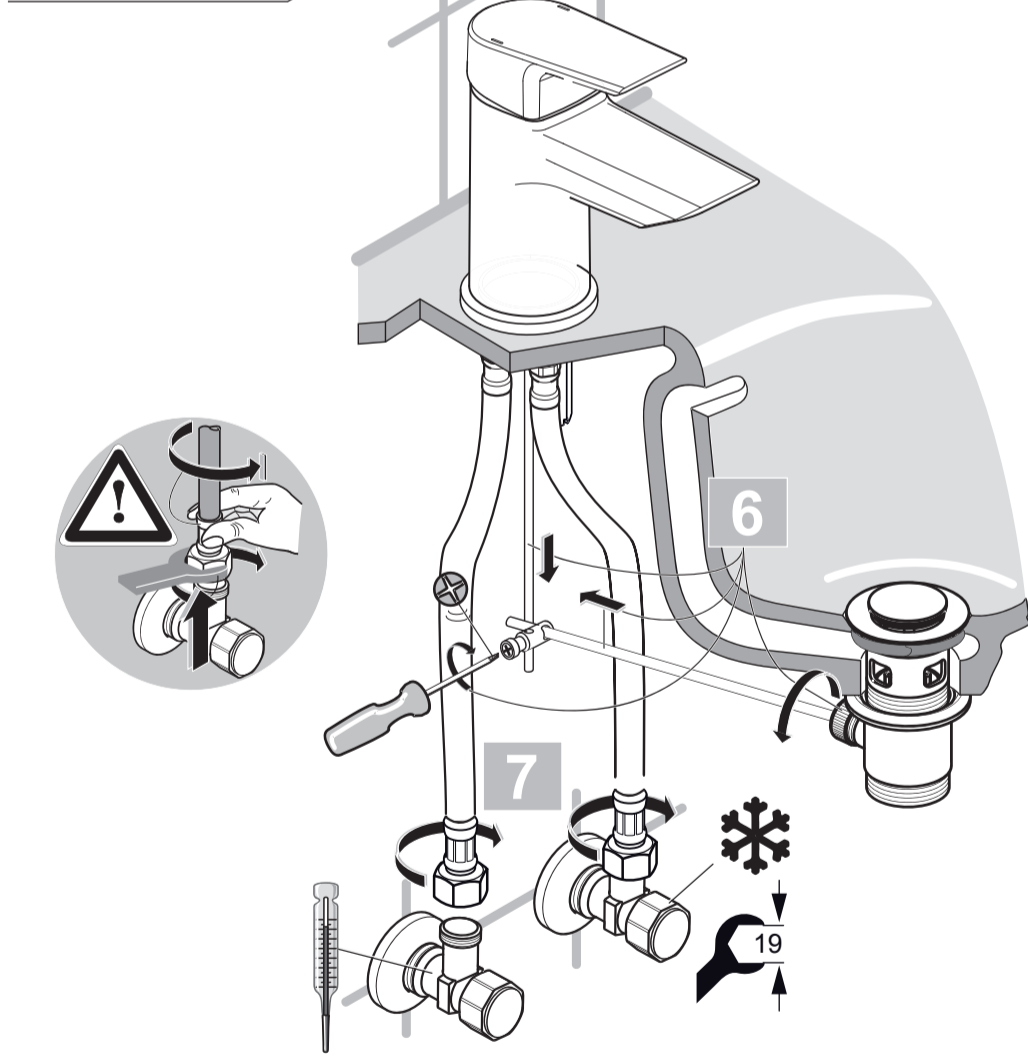

**A6566
A6568**

**A6555
A6557
A6559**

A6563

**A6573
A6575**

Ideal Standard International BVBA
 Corporate Village - Gent Building
 Da Vincilaan 2
 1935 Zaventem
 Belgium

www.idealstandardinternational.com

	P	bar		MAX. 10		5		Q (3 bar)
	T	°C		MAX. 80		65		l/min
						40		5