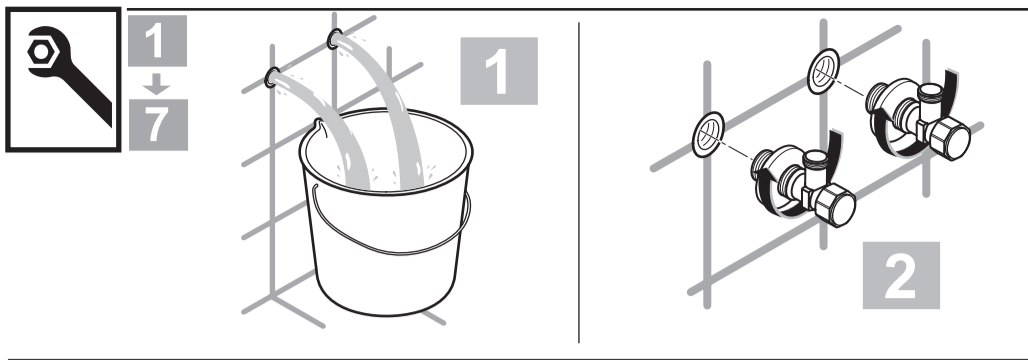

**A6566
A6568**

**A6555
A6557
A6559**

A6563

**A6573
A6575**

Ideal Standard International BVBA
 Corporate Village - Gent Building
 Da Vincilaan 2
 1935 Zaventem
 Belgium

www.idealstandardinternational.com

	P	bar		MAX. 10		5		Q (3 bar)
	T	°C		MAX. 80		65		l/min
						40		5