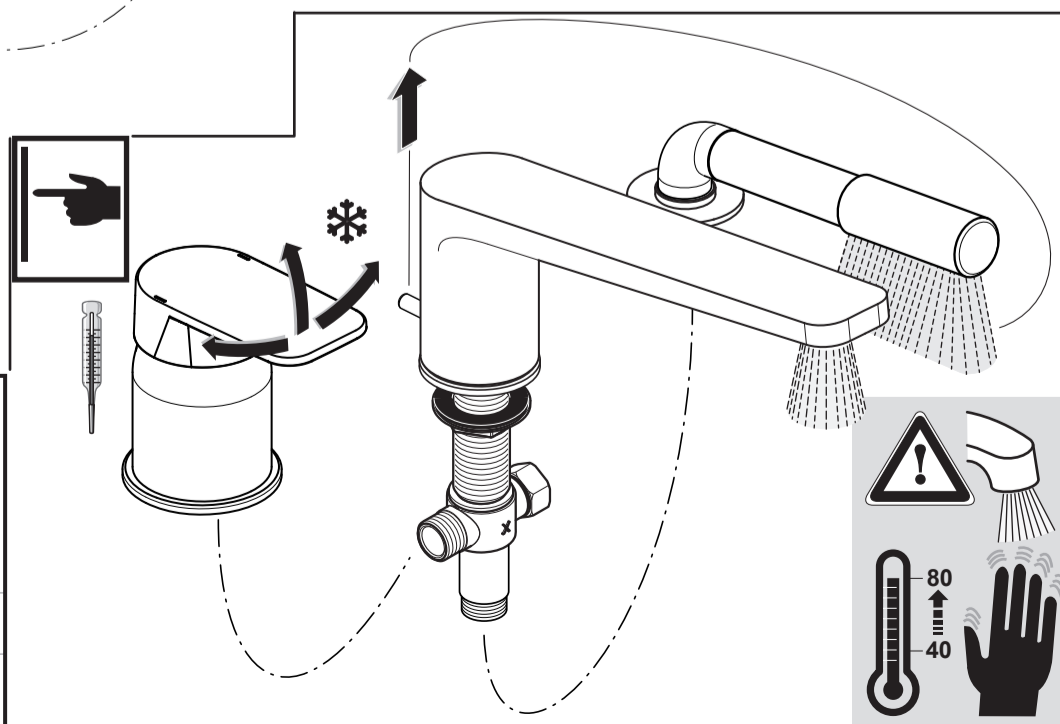

Tonic II
 A 6348 ..

1214 / A 866 950
 (+ A 865 612)
 Made in Germany

Ideal Standard International BVBA
 Corporate Village - Gent Building
 Da Vincilaan 2
 1935 Zaventem
 Belgium

www.idealstandardinternational.com