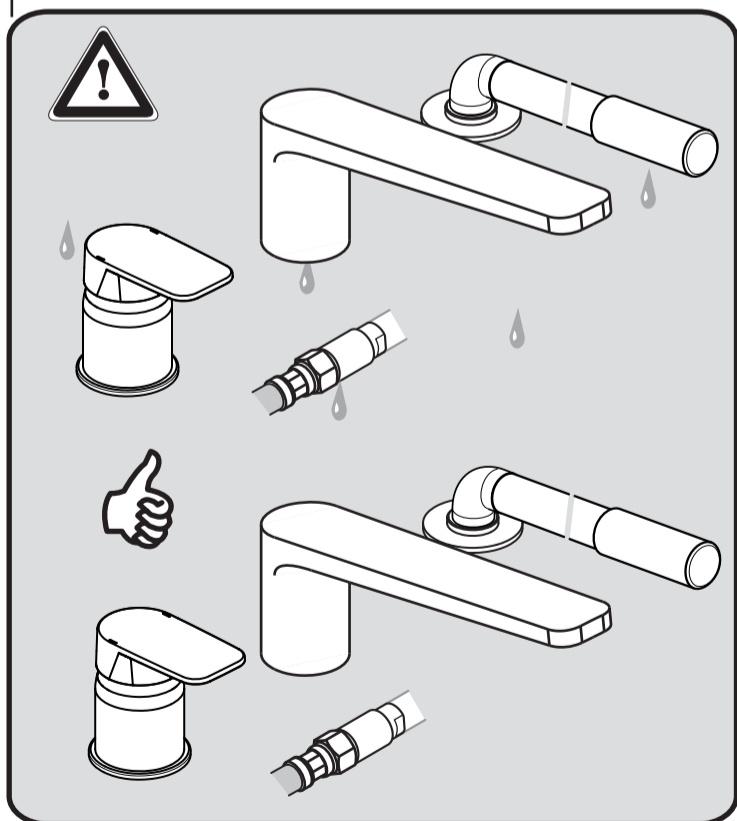

Tonic II
 A 6348 ..

1214 / A 866 950
 (+ A 865 612)
 Made in Germany

Ideal Standard International BVBA
 Corporate Village - Gent Building
 Da Vincilaan 2
 1935 Zaventem
 Belgium

www.idealstandardinternational.com