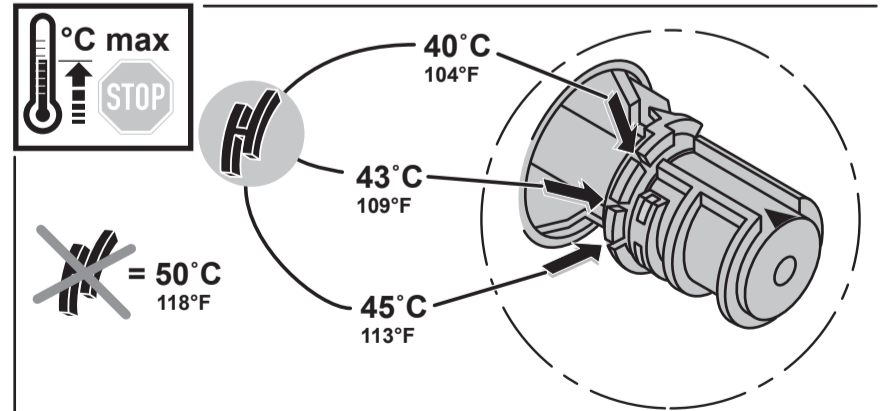

Tonic II
A 6344 ..

0115 / A 866 962
 (+ A 865 612)
 Made in Germany

Ideal Standard International BVBA
 Corporate Village - Gent Building
 Da Vincilaan 2
 1935 Zaventem
 Belgium

www.idealstandardinternational.com