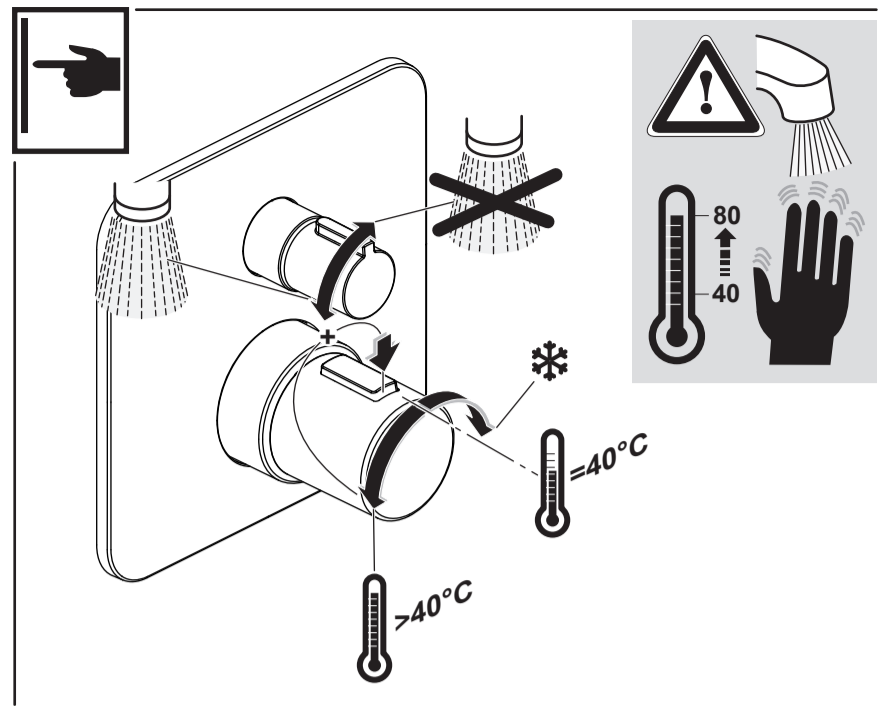

Tonic II
A 6344 ..

0115 / A 866 962
 (+ A 865 612)
 Made in Germany

Ideal Standard International BVBA
 Corporate Village - Gent Building
 Da Vincilaan 2
 1935 Zaventem
 Belgium

www.idealstandardinternational.com