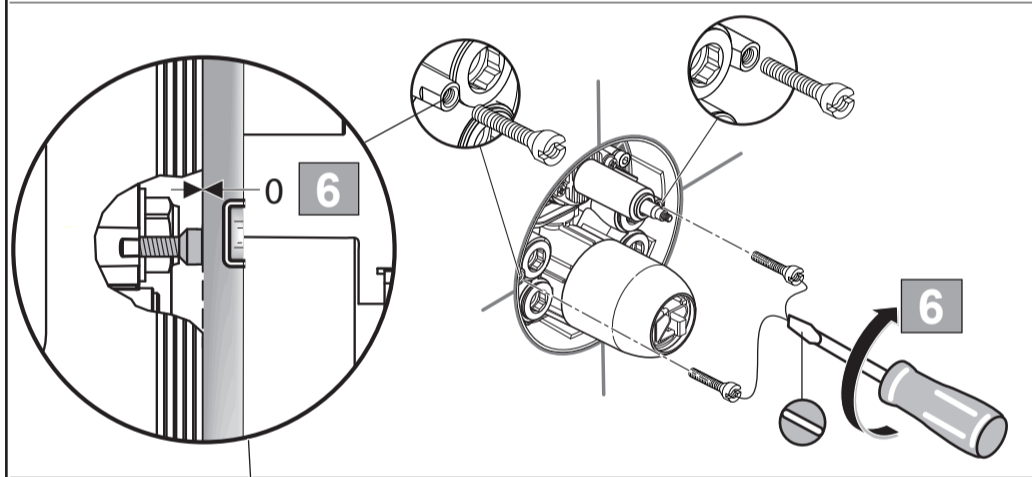

Pressure Gauge	P bar	0,5	MAX. 10	5	Thumbs up	Q (3 bar)
Thermometer	T °C	MAX. 80	65	40	Thumbs up	
						I/min
						25