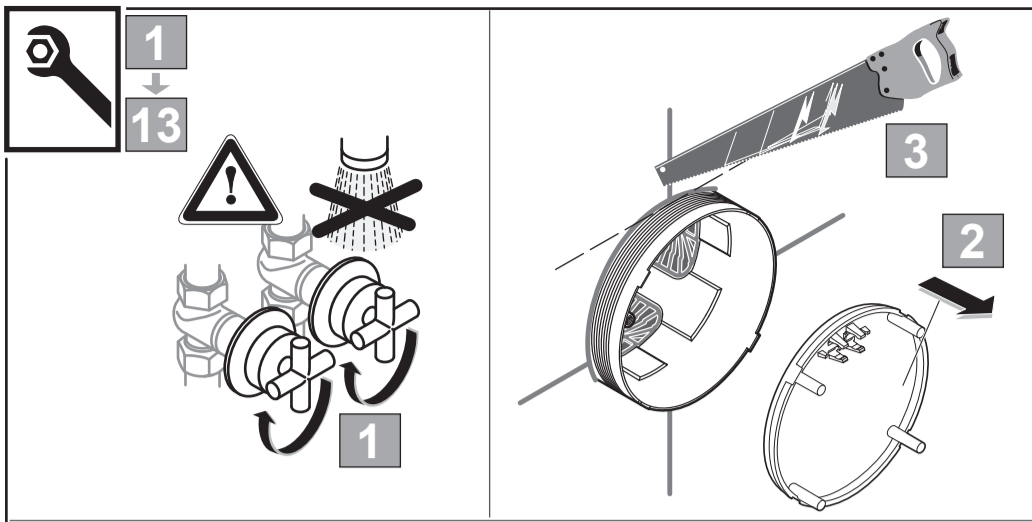

**Tonic II**  
**A 6341 ...**

1214 / A 866 955  
 (+ A 865 612)  
 Made in Germany

Ideal Standard International BVBA  
 Corporate Village - Gent Building  
 Da Vincilaan 2  
 1935 Zaventem  
 Belgium

www.idealstandardinternational.com