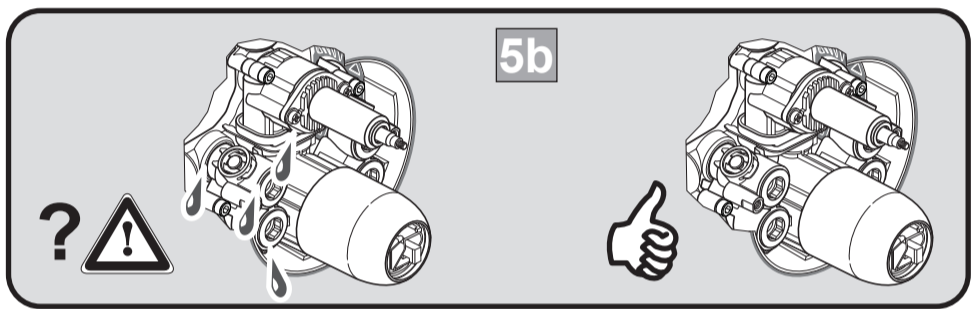

Pressure Gauge	P bar	0,5	MAX. 10	5	Thumbs up	Q (3 bar)
Thermometer	T °C	MAX. 80	65	40	Thumbs up	
						I/min
						25