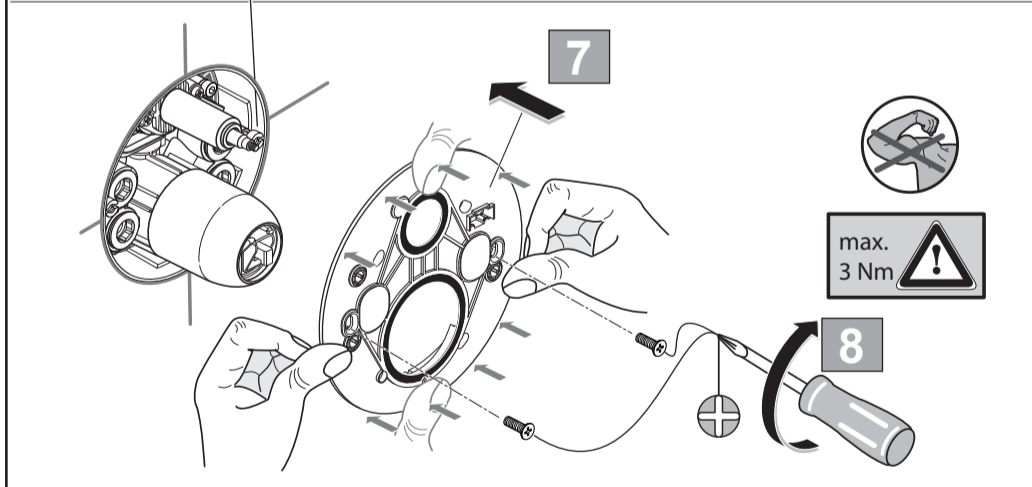

Pressure Gauge	P bar	0,5	MAX. 10	5	Thumbs up	Q (3 bar)
Thermometer	T °C	MAX. 80	65	40	Thumbs up	
						I/min
						25