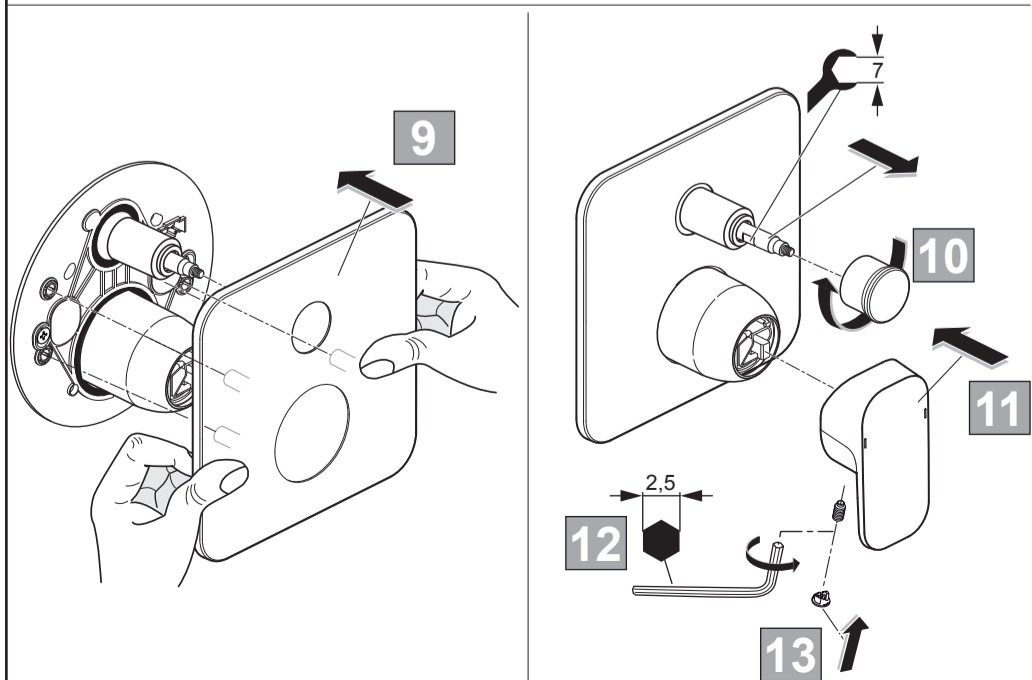

Pressure Gauge	P bar	0,5	MAX. 10	5	Thumbs up	Q (3 bar)
Thermometer	T °C	MAX. 80	65	40	Thumbs up	
						I/min
						25