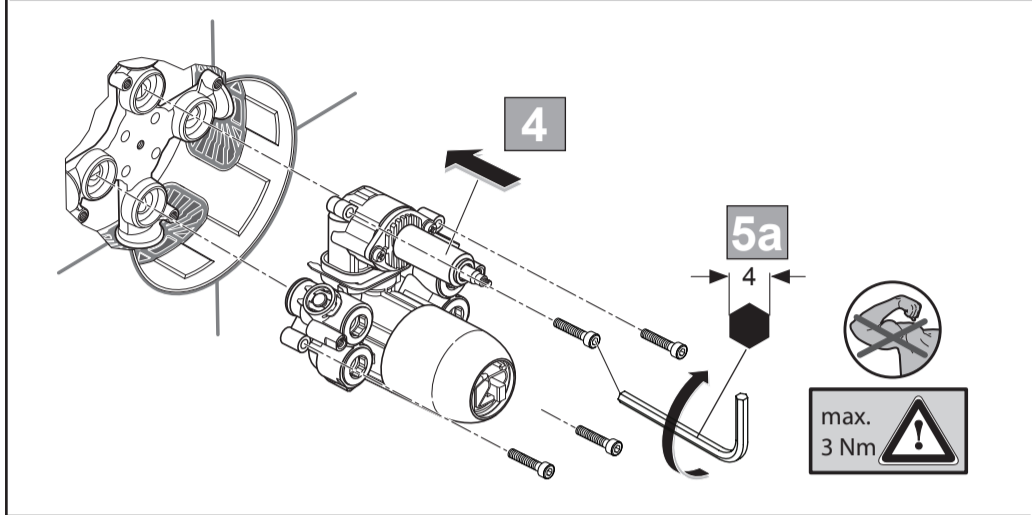

**Tonic II**  
**A 6341 ...**

1214 / A 866 955  
 (+ A 865 612)  
 Made in Germany

Ideal Standard International BVBA  
 Corporate Village - Gent Building  
 Da Vincilaan 2  
 1935 Zaventem  
 Belgium

www.idealstandardinternational.com