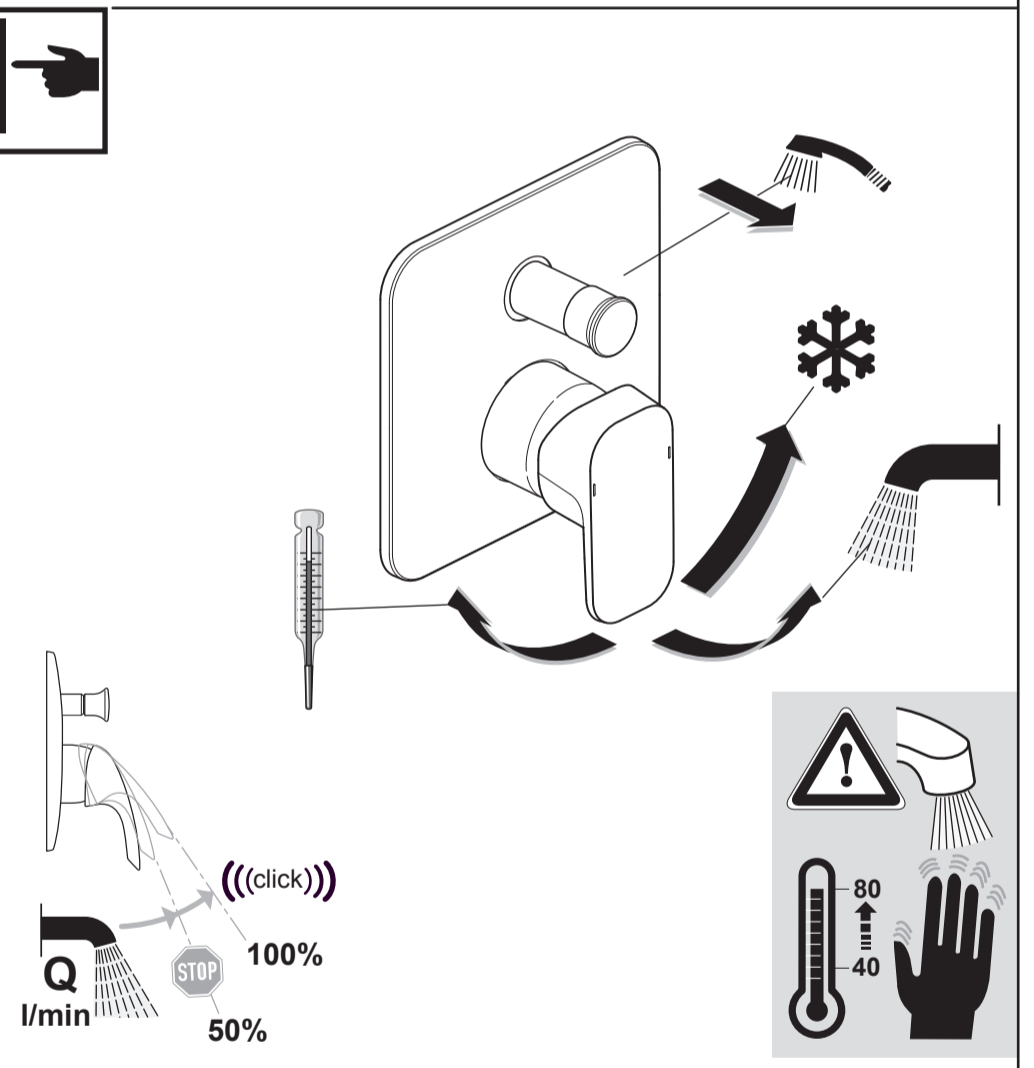

Pressure Gauge	P bar	0,5	MAX. 10	5	Thumbs up	Q (3 bar)
Thermometer	T °C	MAX. 80	65	40	Thumbs up	
						I/min
						25