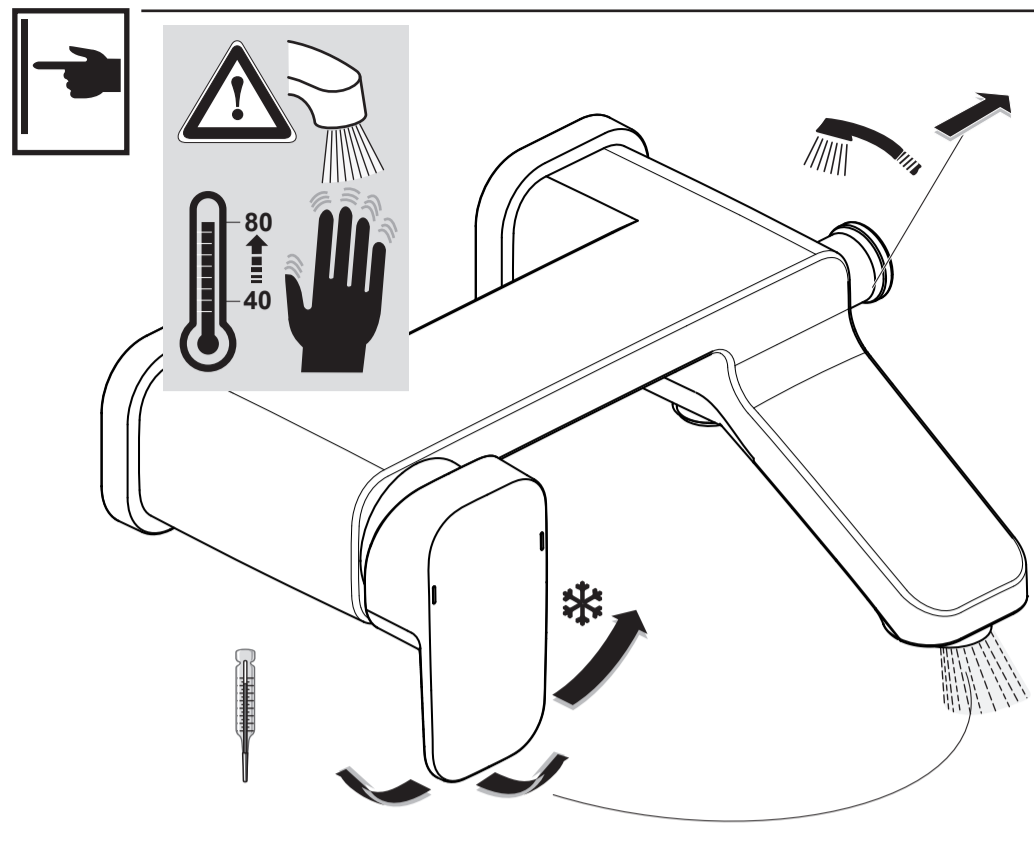

Tonic II

A 6337 .. A 6338 ..

1214 / A 866 946
 (+ A 865 612)
 Made in Germany

Ideal Standard International BVBA
 Corporate Village - Gent Building
 Da Vincilaan 2
 1935 Zaventem
 Belgium

www.idealstandardinternational.com