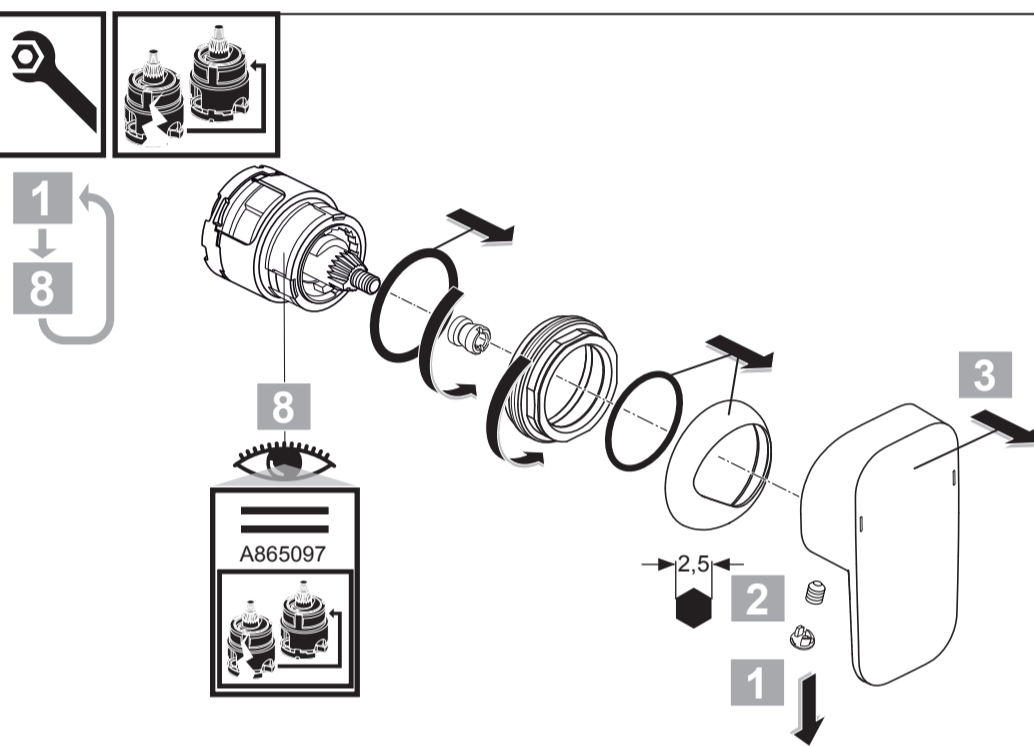

Tonic II

A 6337 .. A 6338 ..

1214 / A 866 946
 (+ A 865 612)
 Made in Germany

Ideal Standard International BVBA
 Corporate Village - Gent Building
 Da Vincilaan 2
 1935 Zaventem
 Belgium

www.idealstandardinternational.com