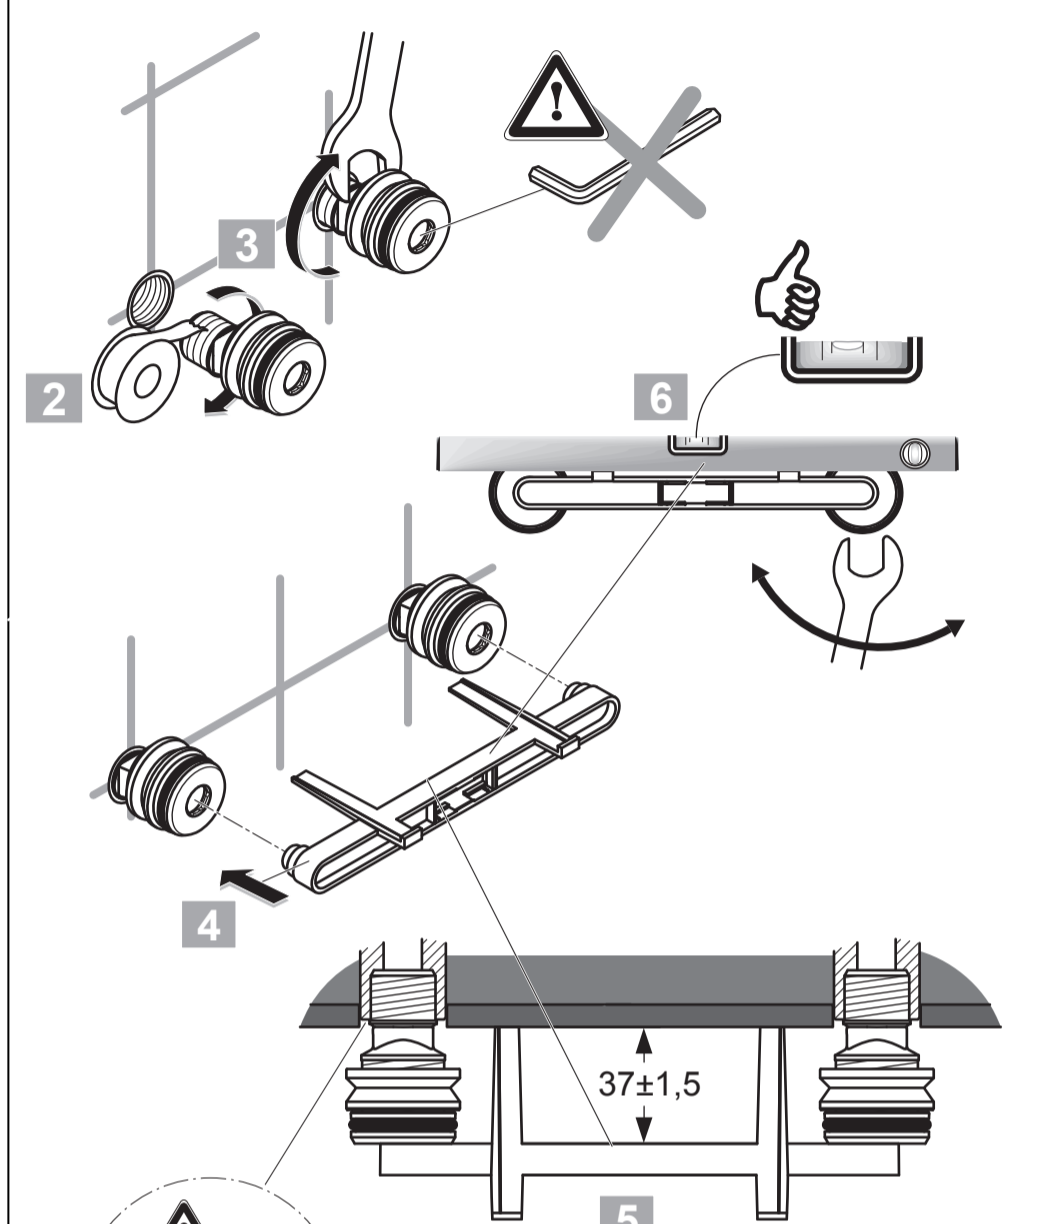

Tonic II

A 6337 .. A 6338 ..

1214 / A 866 946
 (+ A 865 612)
 Made in Germany

Ideal Standard International BVBA
 Corporate Village - Gent Building
 Da Vincilaan 2
 1935 Zaventem
 Belgium

www.idealstandardinternational.com