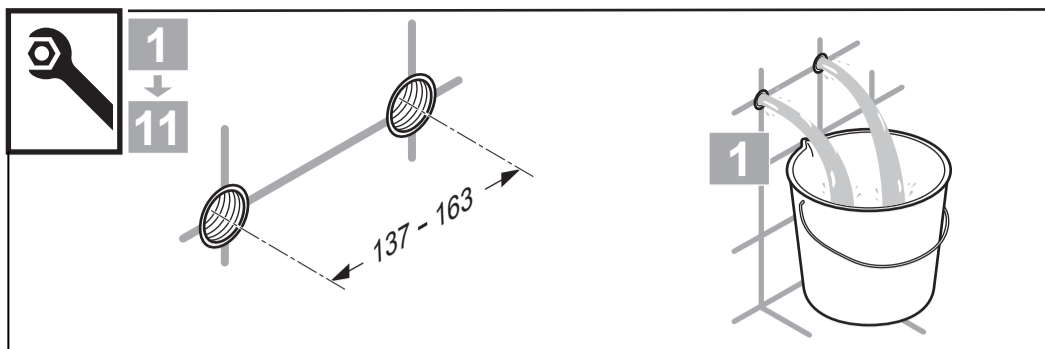

Tonic II

A 6337 .. A 6338 ..

1214 / A 866 946
 (+ A 865 612)
 Made in Germany

Ideal Standard International BVBA
 Corporate Village - Gent Building
 Da Vincilaan 2
 1935 Zaventem
 Belgium

www.idealstandardinternational.com