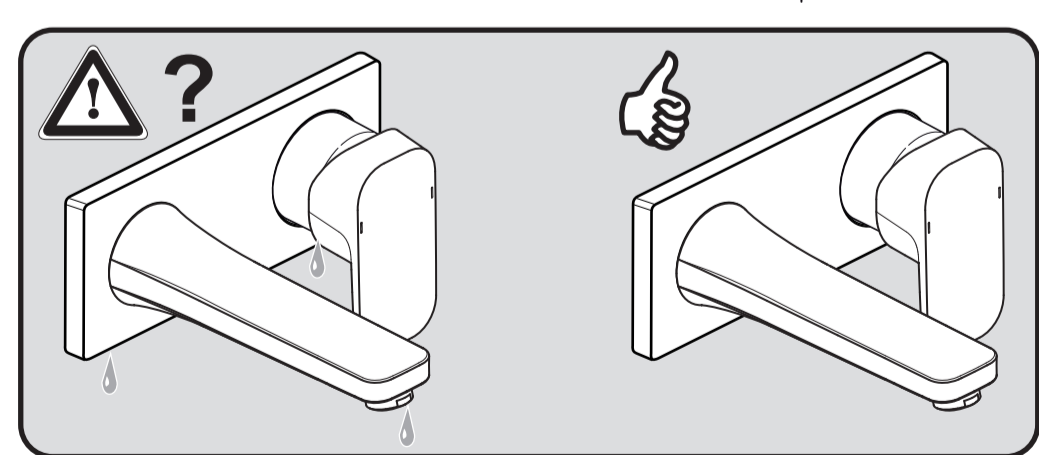

Tonic II
 A 6334 .. A 6335 ..

0115 / A 866 960
 (+ A 865 612)
 Made in Germany

Ideal Standard International BVBA
 Corporate Village - Gent Building
 Da Vincilaan 2
 1935 Zaventem
 Belgium

www.idealstandardinternational.com