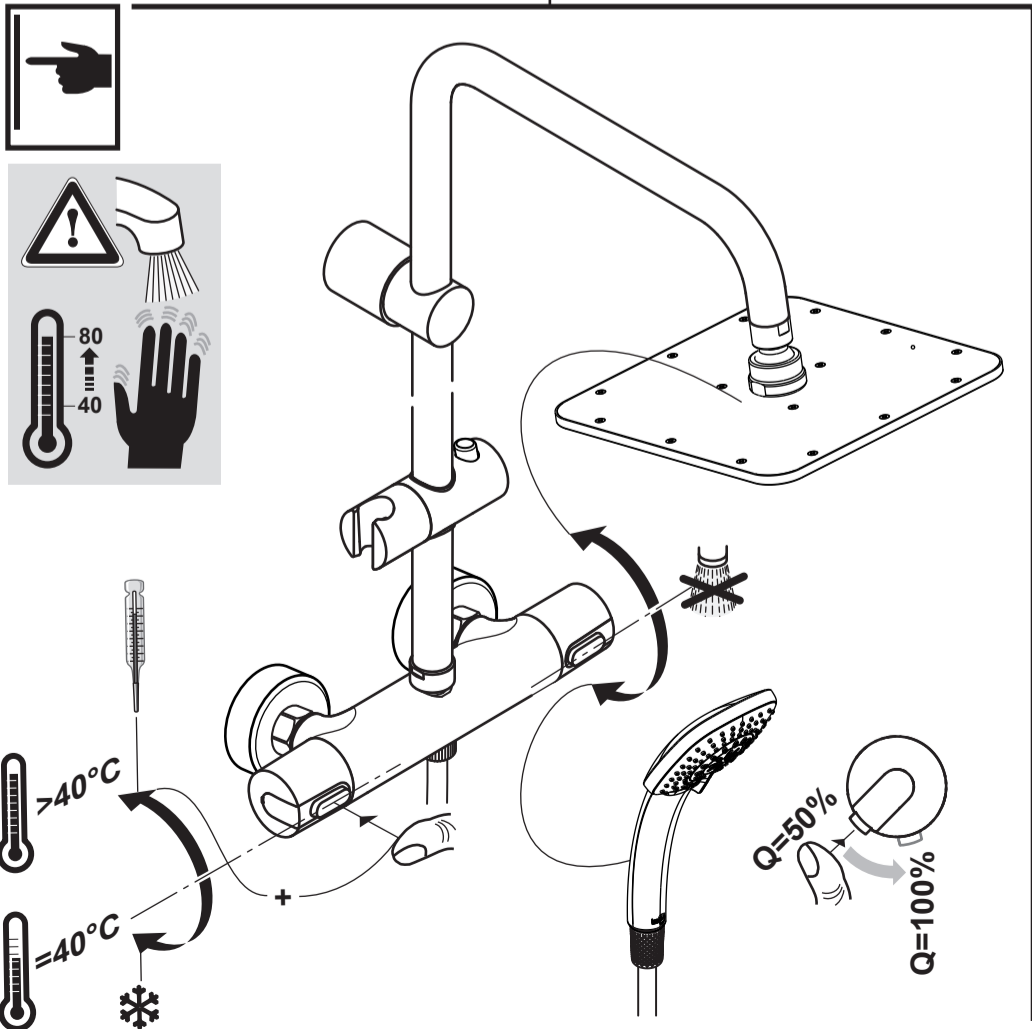

CERATHERM 100

A 6273 ..

0314 / A 866 849
 Made in Germany

Ideal Standard International BVBA
 Corporate Village - Gent Building
 Da Vincilaan 2
 1935 Zaventem
 Belgium

www.idealstandardinternational.com

P bar	MAX. 10	5	Q (3 bar)
T °C	MAX. 80	65 55	
		l/min	8 11