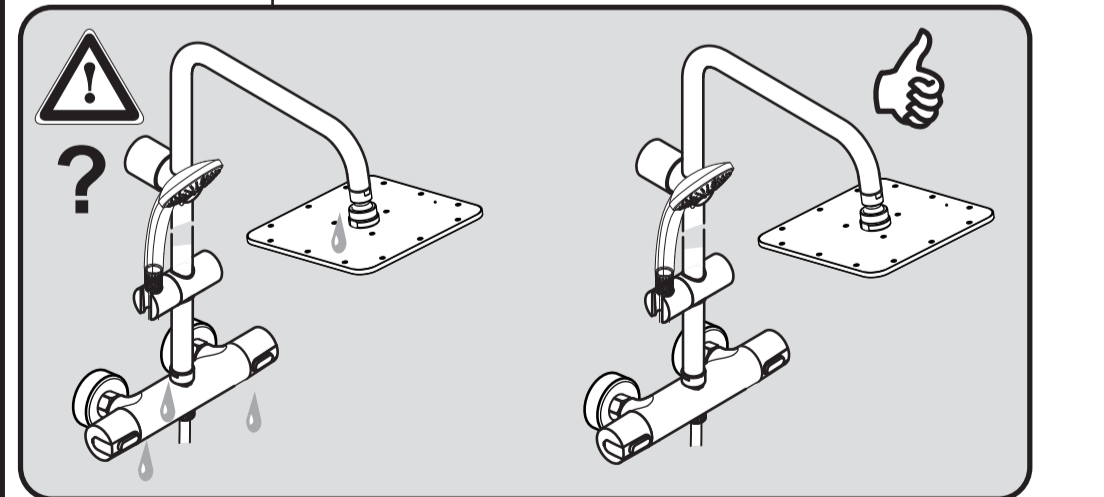

CERATHERM 100

A 6273 ..

0314 / A 866 849
 Made in Germany

Ideal Standard International BVBA
 Corporate Village - Gent Building
 Da Vincilaan 2
 1935 Zaventem
 Belgium

www.idealstandardinternational.com

P bar	MAX. 10	5	Q (3 bar)
T °C	MAX. 80	65 55	
		l/min	8 11