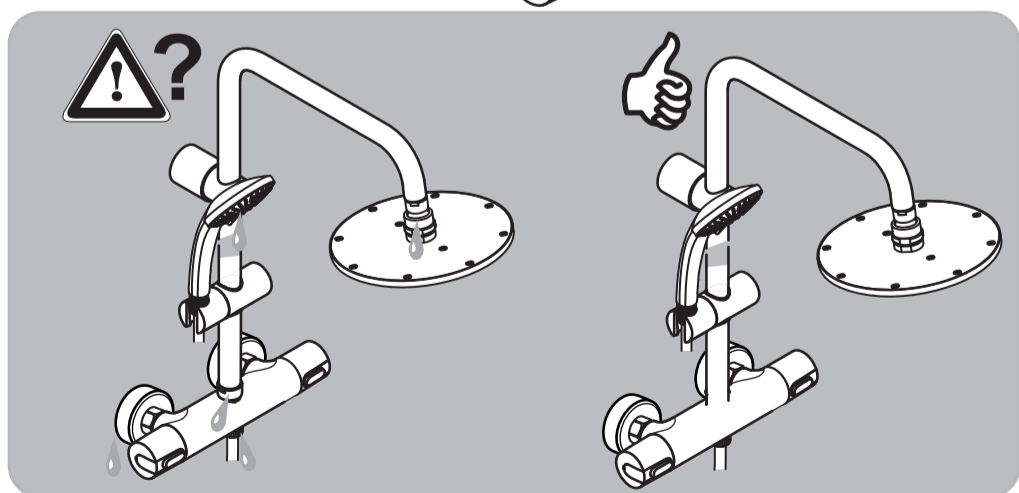

CERATHERM 100

A 6272 ..

0318 / A 866 848
 (+ A 865 612)
 Made in Germany

Ideal Standard International NV
 Corporate Village - Gent Building
 Da Vincilaan 2
 1935 Zaventem
 Belgium

www.idealstandardinternational.com