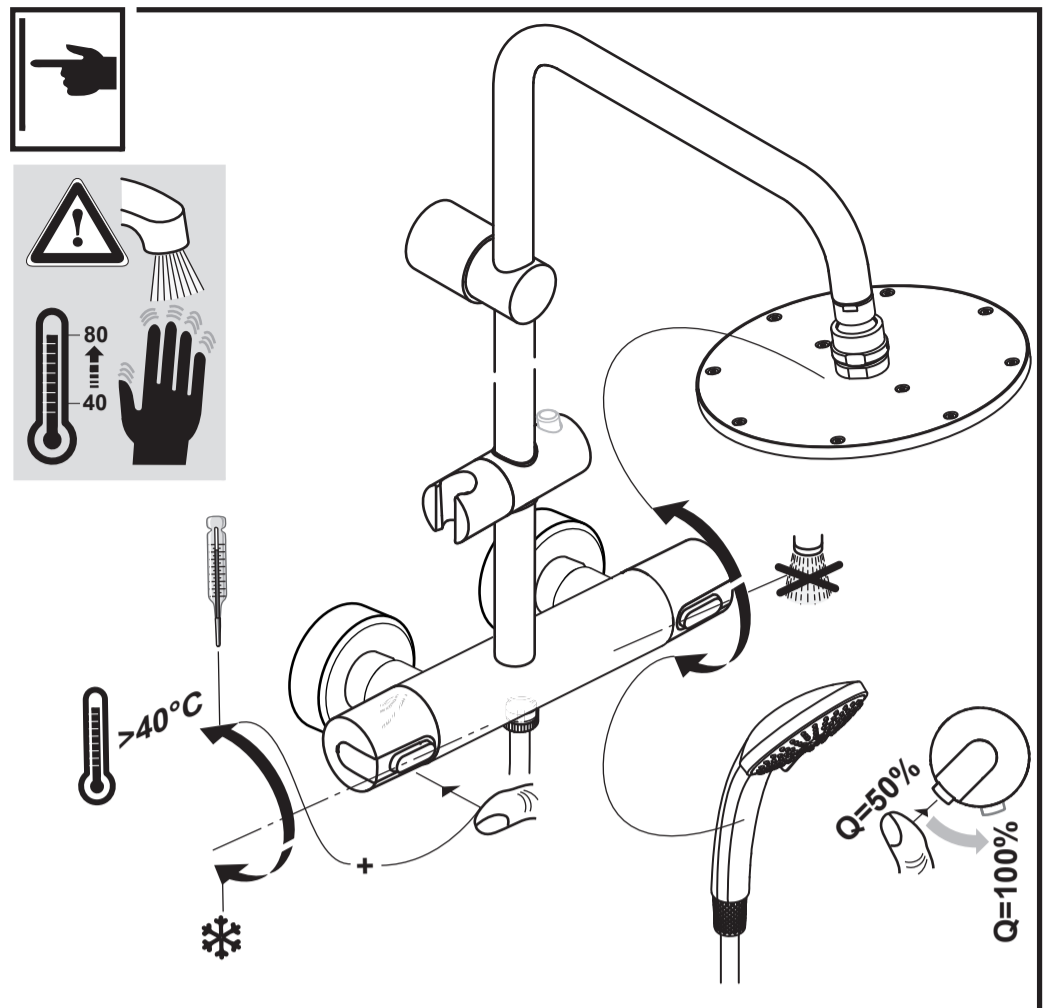

CERATHERM 100

A 6272 ..

0318 / A 866 848
 (+ A 865 612)
 Made in Germany

Ideal Standard International NV
 Corporate Village - Gent Building
 Da Vincilaan 2
 1935 Zaventem
 Belgium

www.idealstandardinternational.com