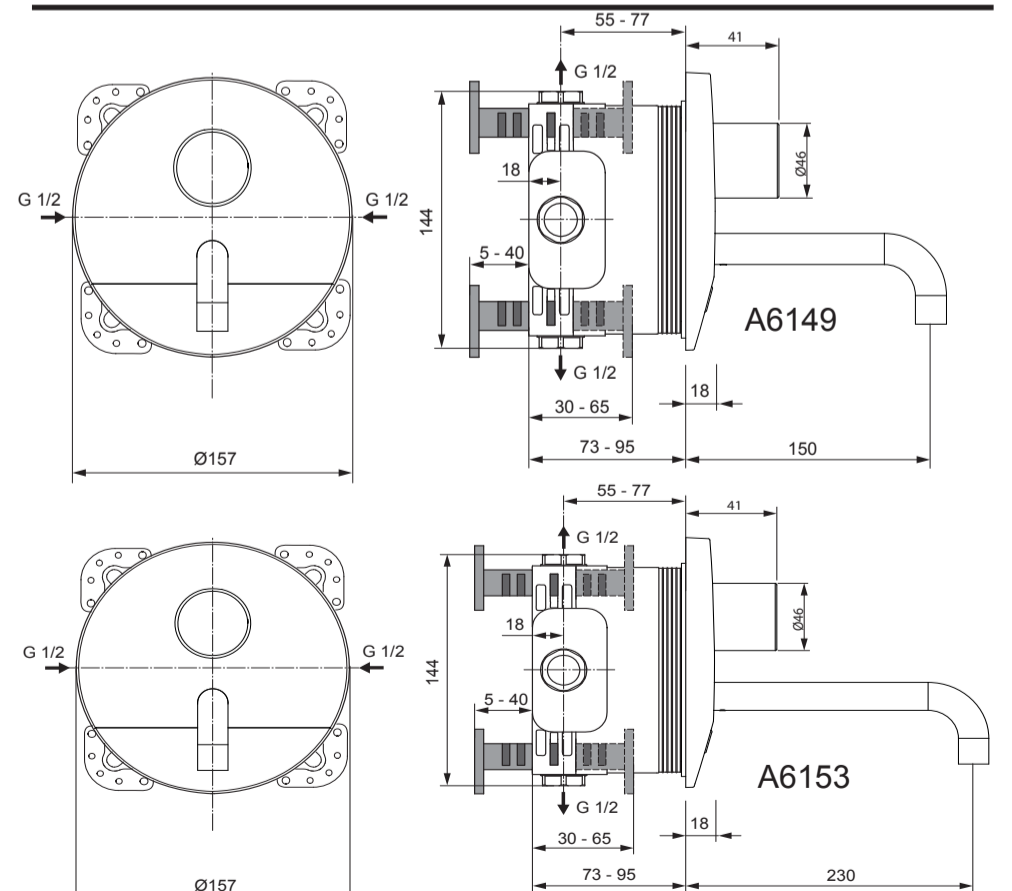

CeraPlus
A 6149 .. A 6153 ..

0314 / A 866 829
(+ A 865 612)
Made in Germany

Ideal Standard International BVBA
Corporate Village - Gent Building
Da Vincilaan 2
1935 Zaventem
Belgium

www.idealstandardinternational.com