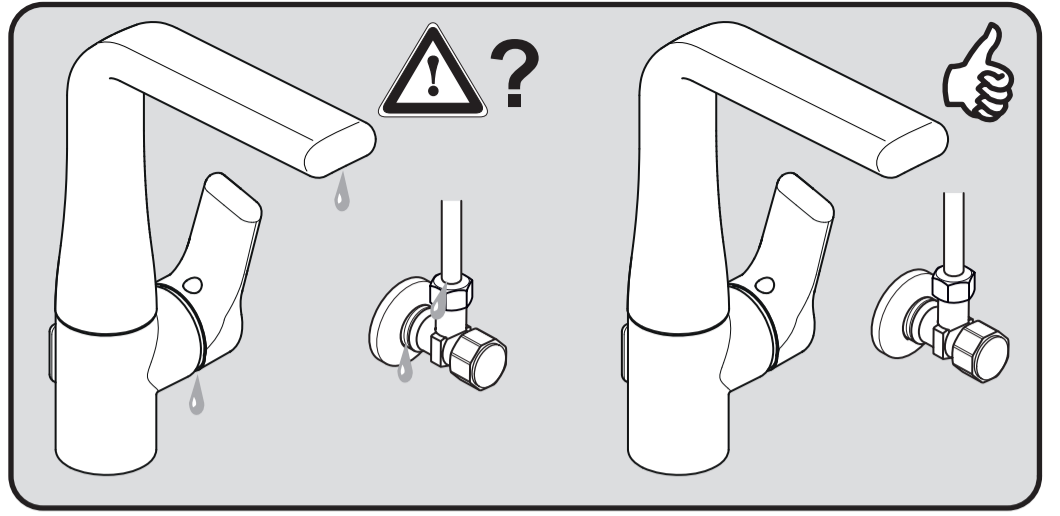

Attitude
A 6043 .. A 6044 ..

0116 / A 866 689
(+ A 865 612)
Made in Germany

Ideal Standard International NV
Corporate Village - Gent Building
Da Vincilaan 2
1935 Zaventem
Belgium

www.idealstandardinternational.com