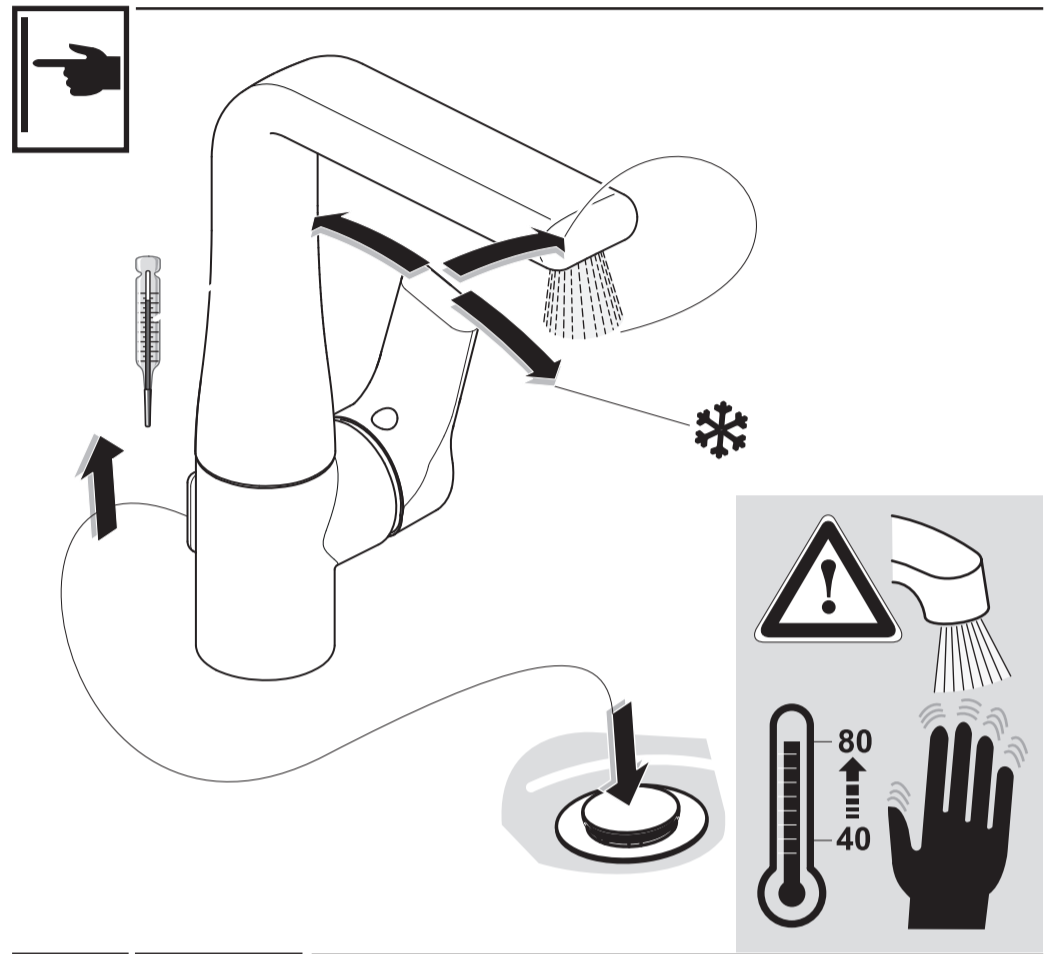

Attitude
A 6043 .. A 6044 ..

0116 / A 866 689
(+ A 865 612)
Made in Germany

Ideal Standard International NV
Corporate Village - Gent Building
Da Vincilaan 2
1935 Zaventem
Belgium

www.idealstandardinternational.com