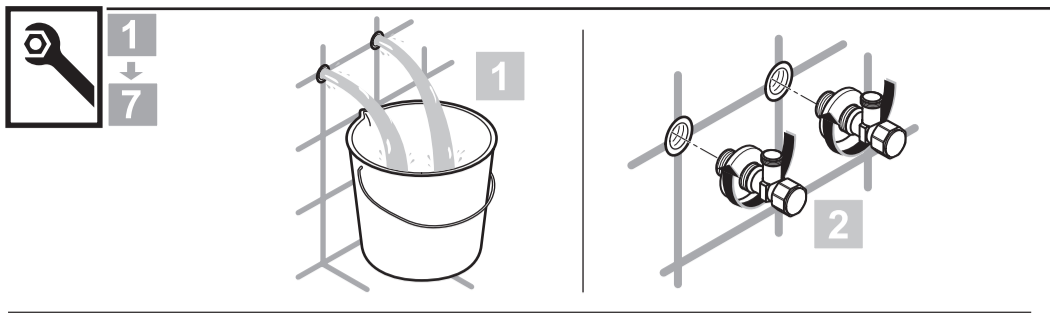

Attitude
A 6043 .. A 6044 ..

0116 / A 866 689
(+ A 865 612)
Made in Germany

Ideal Standard International NV
Corporate Village - Gent Building
Da Vincilaan 2
1935 Zaventem
Belgium

www.idealstandardinternational.com