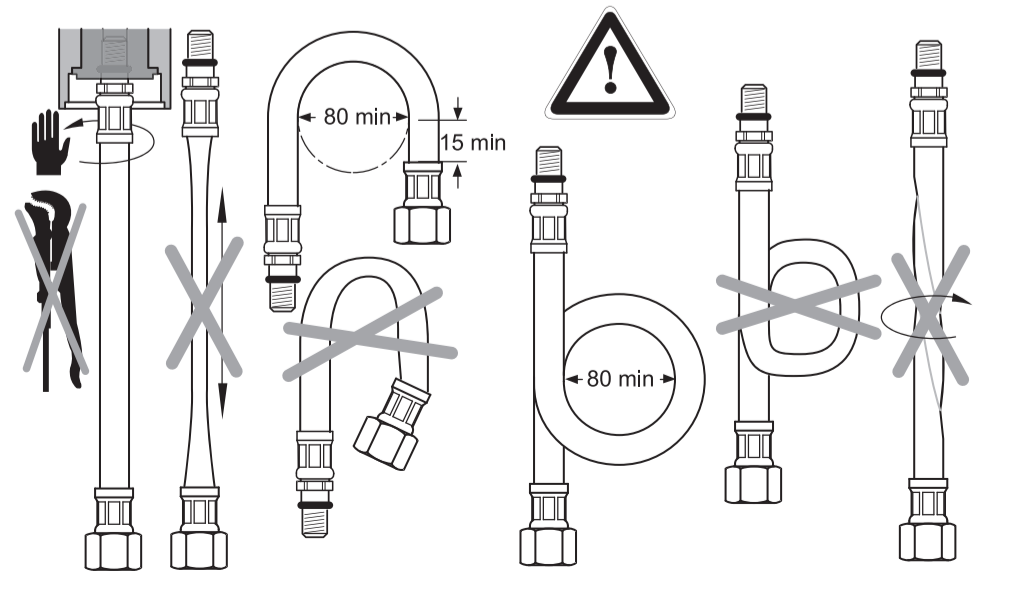

Attitude
A 6043 .. A 6044 ..

0116 / A 866 689
(+ A 865 612)
Made in Germany

Ideal Standard International NV
Corporate Village - Gent Building
Da Vincilaan 2
1935 Zaventem
Belgium

www.idealstandardinternational.com