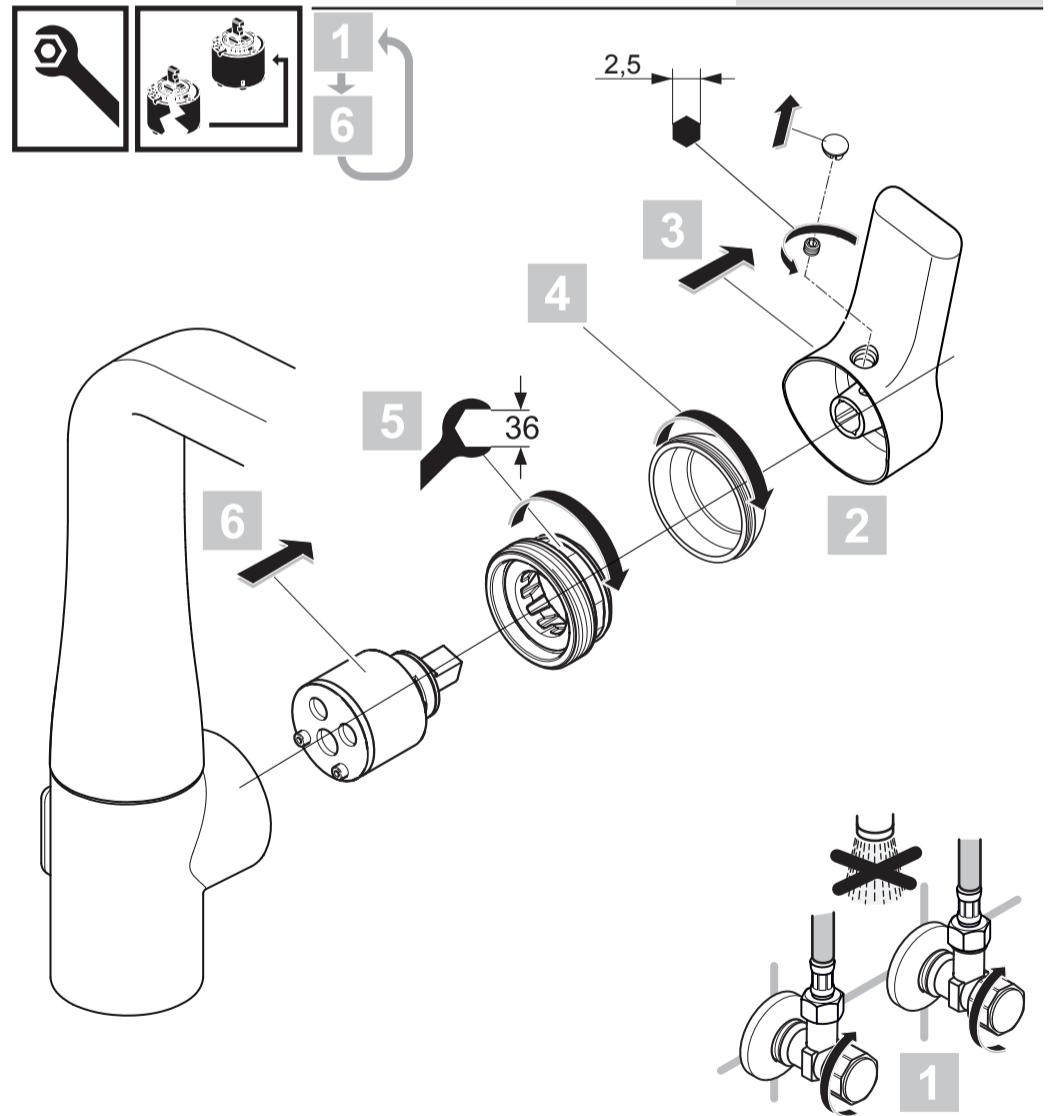

Attitude
A 6043 .. A 6044 ..

0116 / A 866 689
(+ A 865 612)
Made in Germany

Ideal Standard International NV
Corporate Village - Gent Building
Da Vincilaan 2
1935 Zaventem
Belgium

www.idealstandardinternational.com