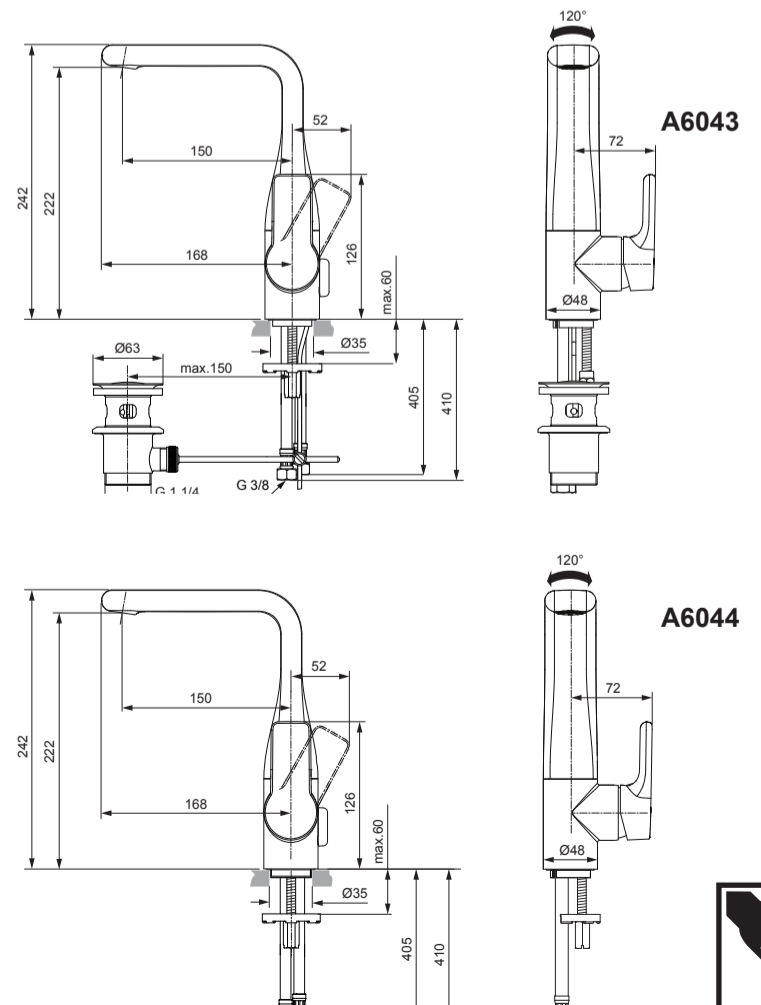

Ideal Standard International NV
Corporate Village - Gent Building
Da Vincilaan 2
1935 Zaventem
Belgium

www.idealstandardinternational.com