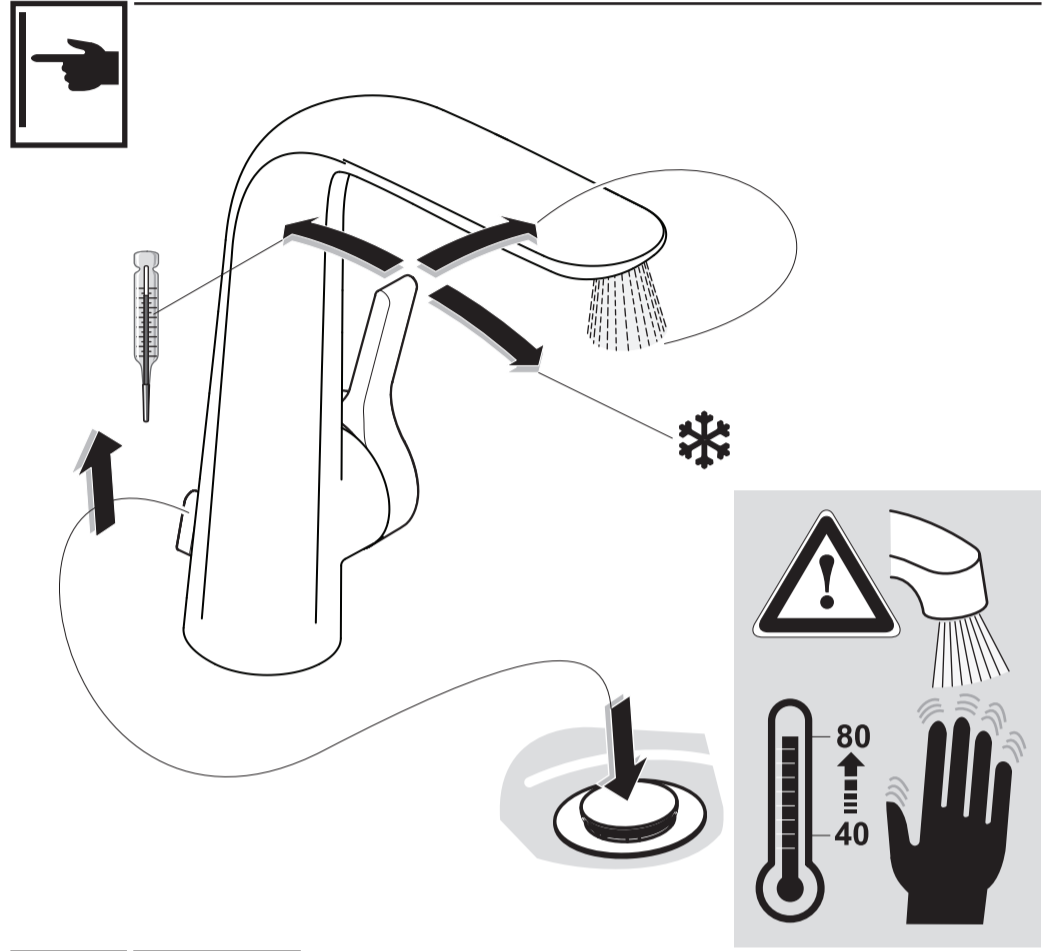

## MELANGE

A 6041 .. A 6042 ..

0413 / A 866 661  
 (+ A 865 612)  
 Made in Germany

Ideal Standard International BVBA  
 Corporate Village - Gent Building  
 Da Vincilaan 2  
 1935 Zaventem  
 Belgium

[www.idealstandardinternational.com](http://www.idealstandardinternational.com)