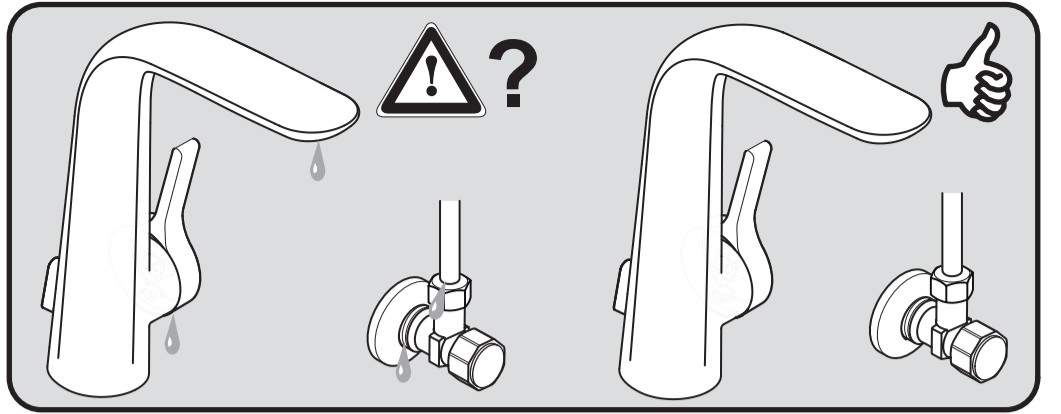

## MELANGE

A 6041 .. A 6042 ..

0413 / A 866 661  
 (+ A 865 612)  
 Made in Germany

Ideal Standard International BVBA  
 Corporate Village - Gent Building  
 Da Vincilaan 2  
 1935 Zaventem  
 Belgium

[www.idealstandardinternational.com](http://www.idealstandardinternational.com)