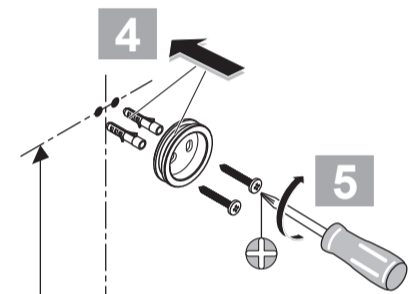

1
↓
20

	P bar				Q (3 bar)
	T °C				
					8 11