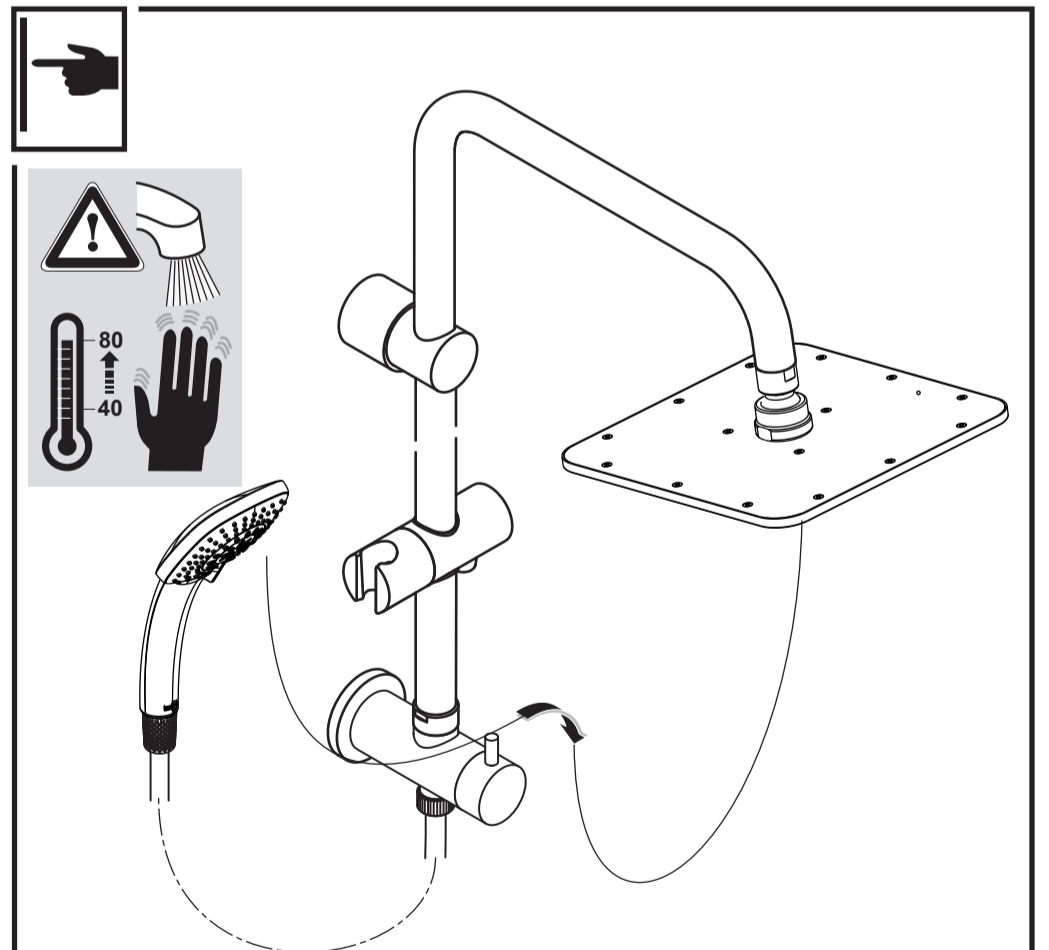

1
↓
20

	P bar				Q (3 bar)
	T °C				
					8 11