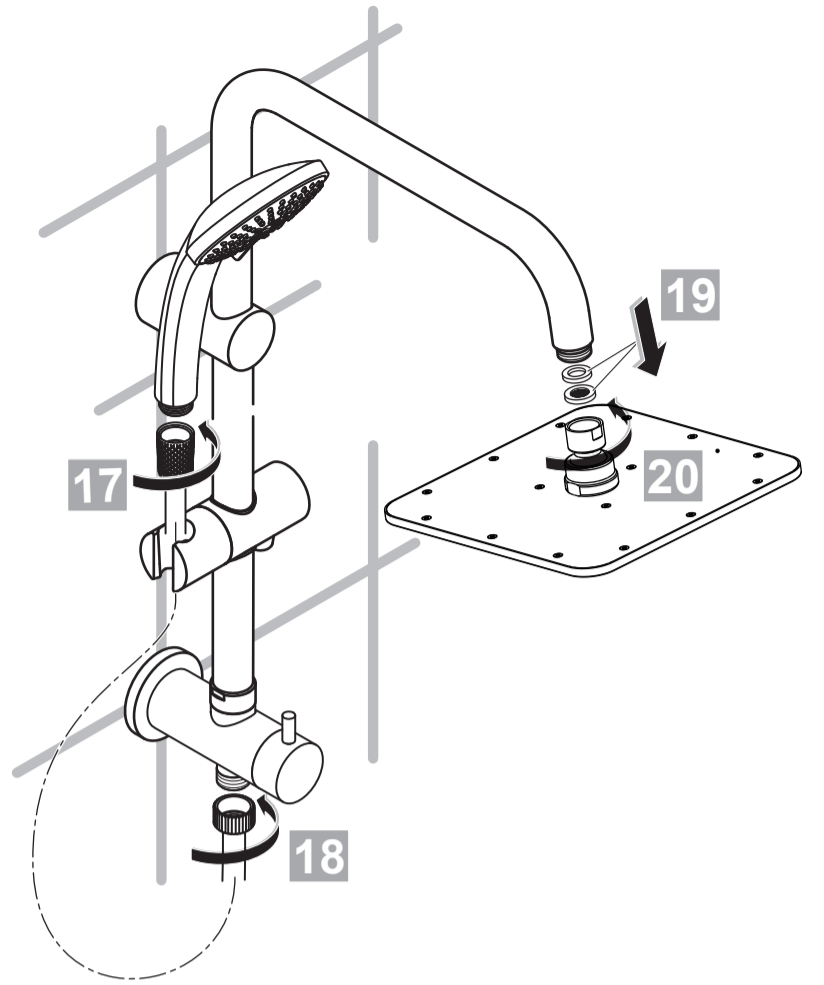

1
↓
20

	P bar				Q (3 bar)
	T °C				
					8 11