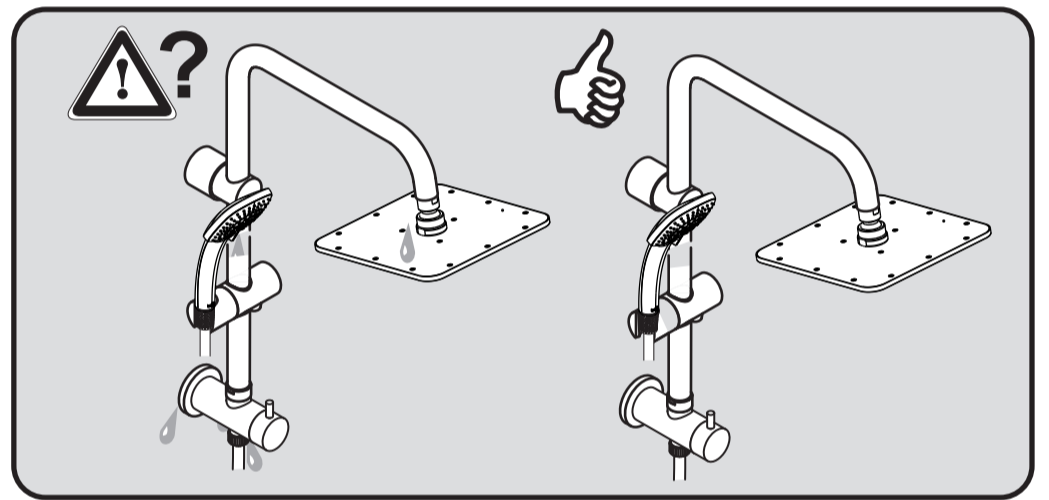

1
↓
20

	P bar				Q (3 bar)
	T °C				
					8 11