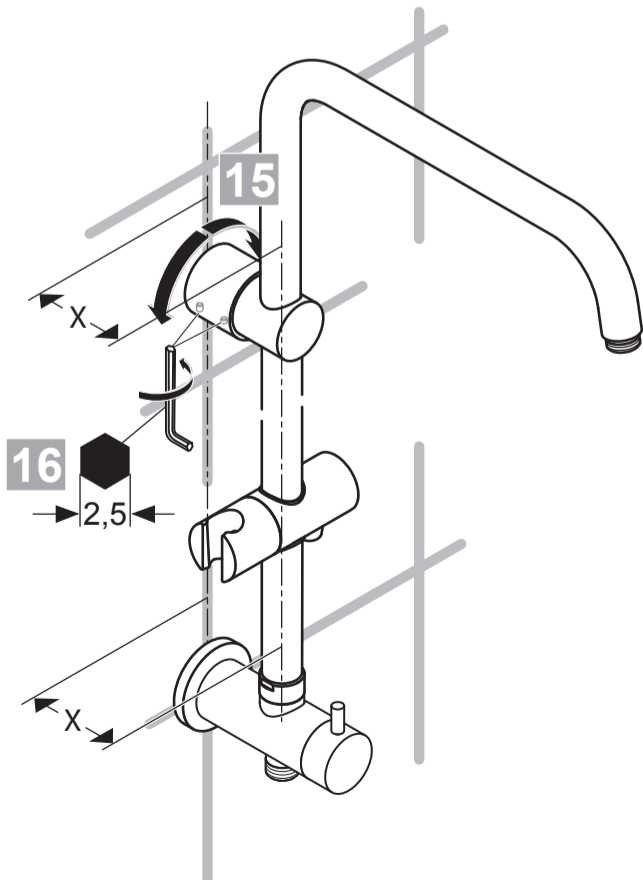

1
↓
20

	P bar				Q (3 bar)
	T °C				
					8 11