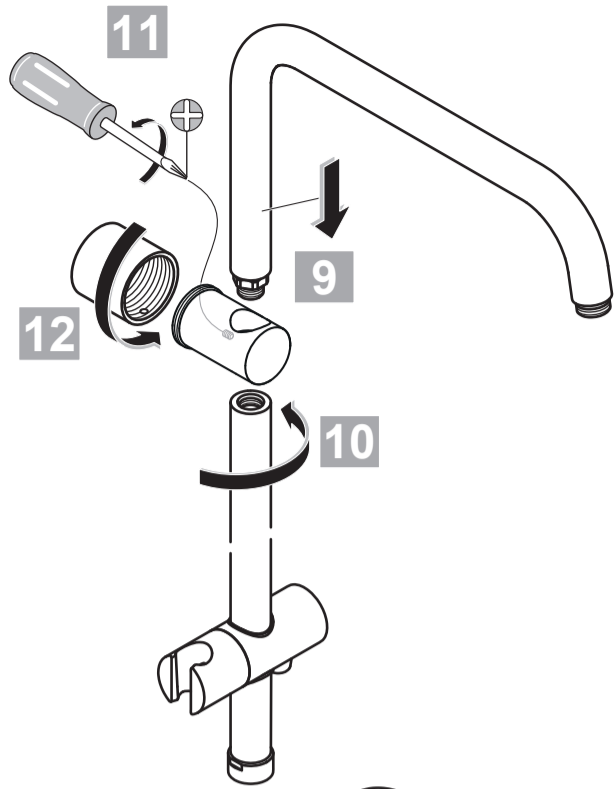

1
↓
20

	P bar				Q (3 bar)
	T °C				
					8 11