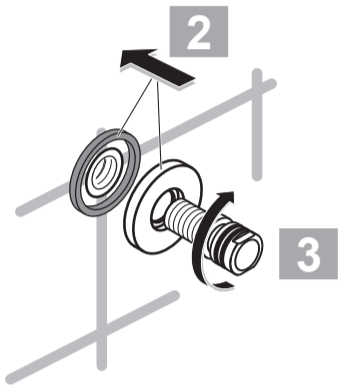

1
↓
20

	P bar				Q (3 bar)
	T °C				
					8 11