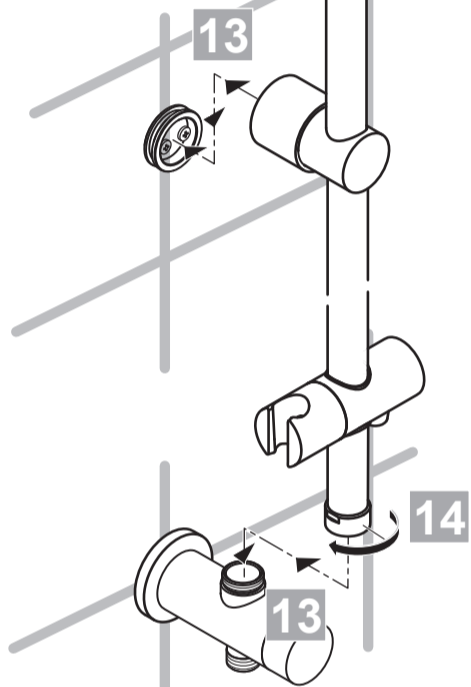

1
↓
20

	P bar				Q (3 bar)
	T °C				
					8 11