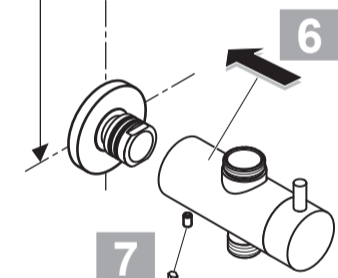

1
↓
20

	P bar				Q (3 bar)
	T °C				
					8 11