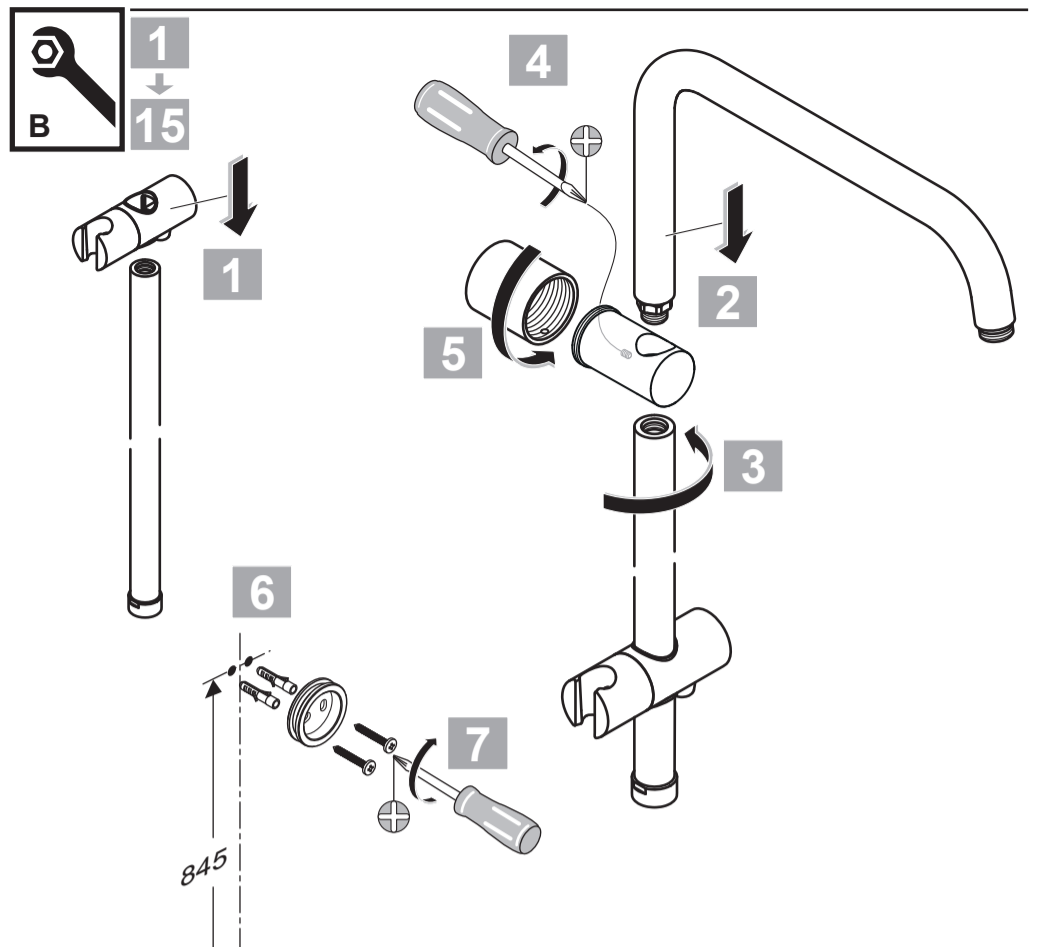

IDEALRAIN CUBE A 5833 ..

0313 / A 866 586 40
Made in Germany

Ideal Standard International BVBA
 Corporate Village - Gent Building
 Da Vincilaan 2
 1935 Zaventem
 Belgium

www.idealstandardinternational.com