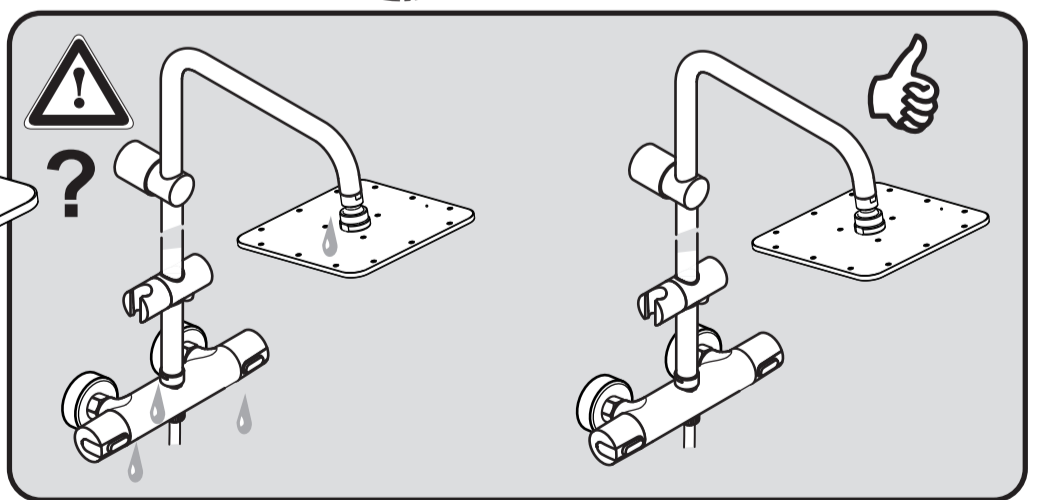

IDEALRAIN CUBE A 5833 ..

0313 / A 866 586 40
Made in Germany

Ideal Standard International BVBA
 Corporate Village - Gent Building
 Da Vincilaan 2
 1935 Zaventem
 Belgium

www.idealstandardinternational.com