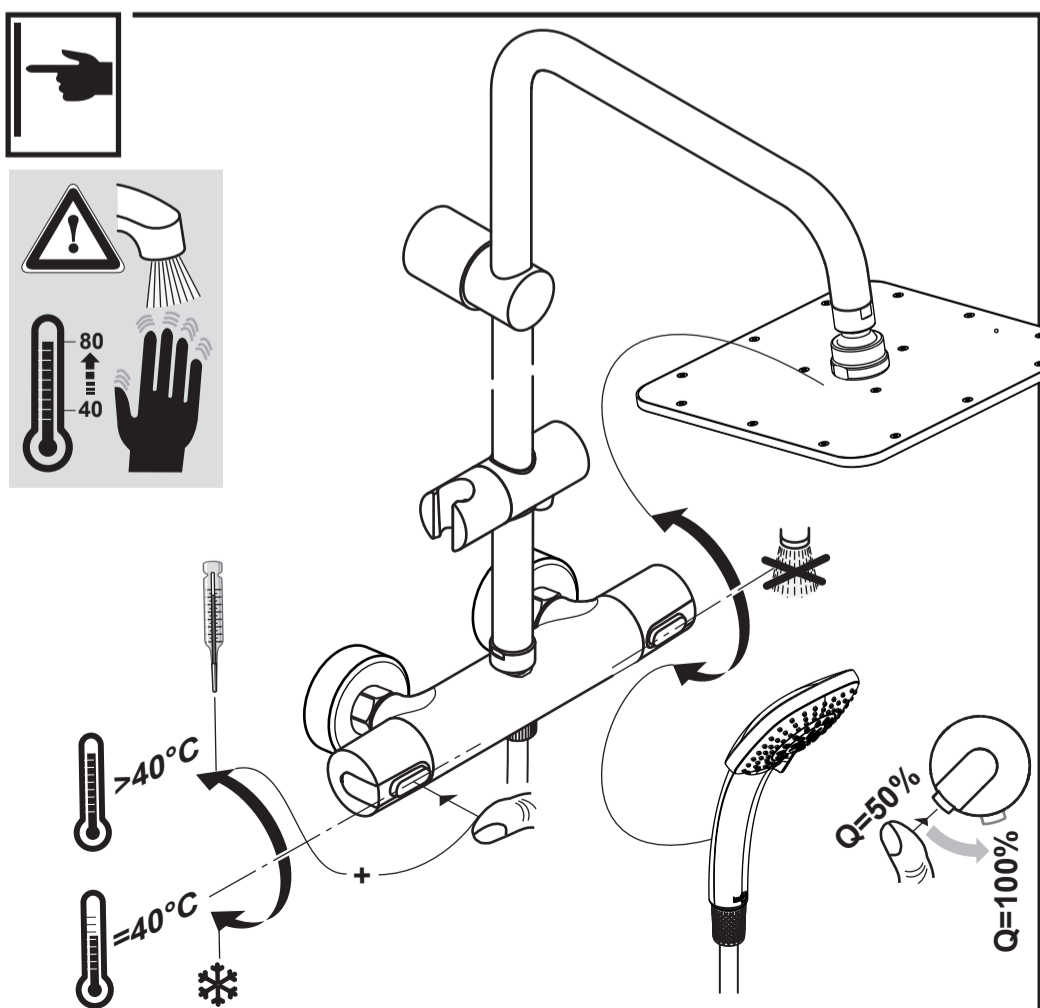

IDEALRAIN CUBE A 5833 ..

0313 / A 866 586 40
Made in Germany

Ideal Standard International BVBA
 Corporate Village - Gent Building
 Da Vincilaan 2
 1935 Zaventem
 Belgium

www.idealstandardinternational.com