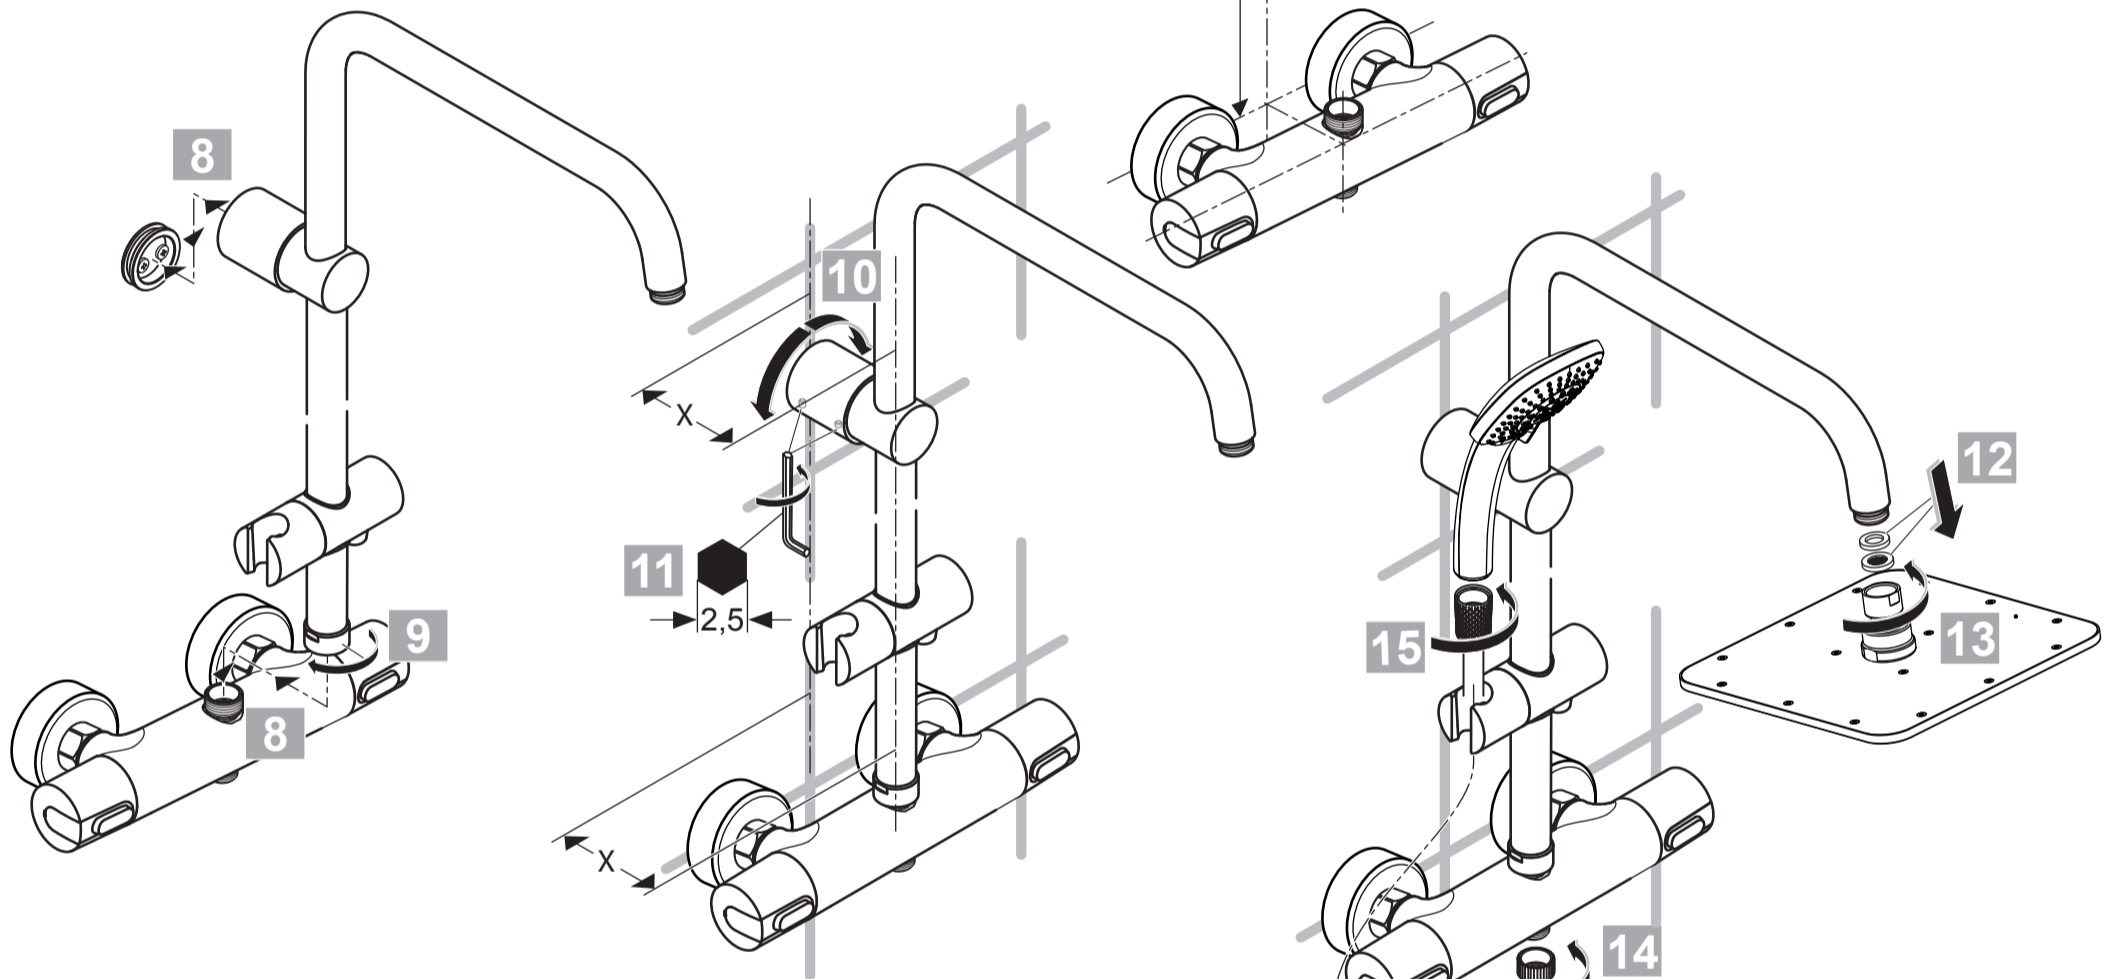

IDEALRAIN CUBE A 5833 ..

0313 / A 866 586 40
Made in Germany

Ideal Standard International BVBA
 Corporate Village - Gent Building
 Da Vincilaan 2
 1935 Zaventem
 Belgium

www.idealstandardinternational.com