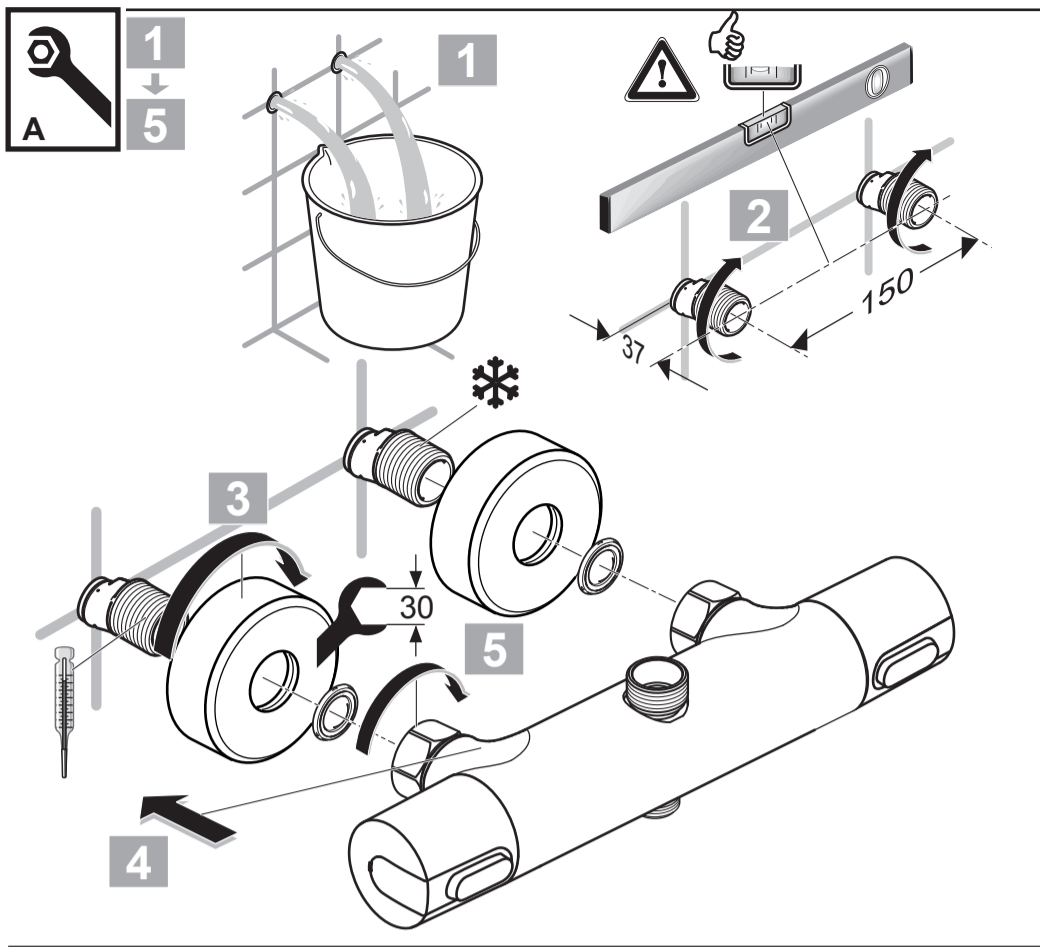

IDEALRAIN CUBE A 5833 ..

0313 / A 866 586 40
Made in Germany

Ideal Standard International BVBA
 Corporate Village - Gent Building
 Da Vincilaan 2
 1935 Zaventem
 Belgium

www.idealstandardinternational.com