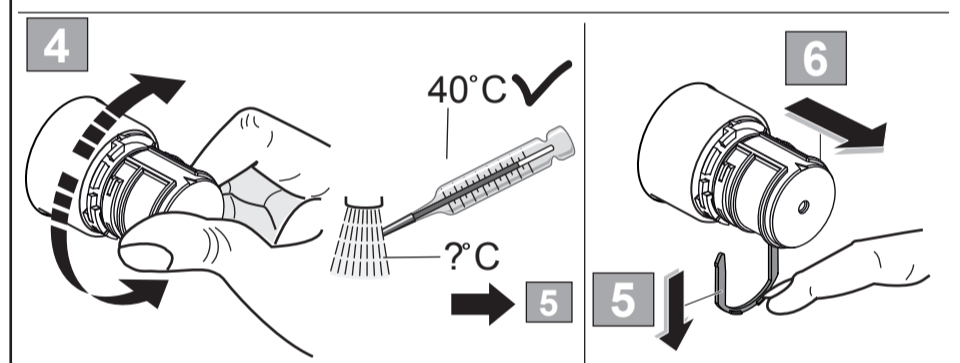

P	bar		MAX. 10		5		Q	(3 bar)
	T	°C		MAX. 80		65		I/min	22