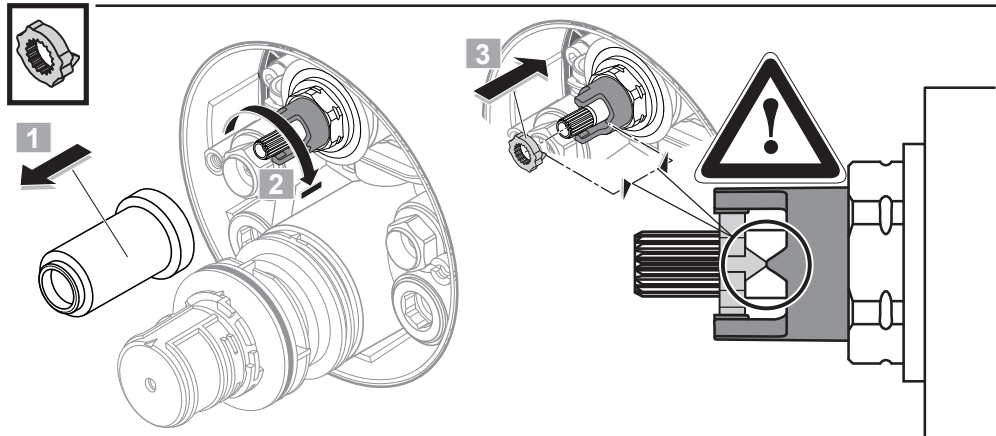

Werkstoffliste / List of materials

Pos.	Name	Material
1	Gehäuse housing	b020
2	Neoperleinsatz Neoperl insert	
3	Sicherungsring circlip	1.4122

300

Ideal Standard International NV
 Corporate Village - Gent Building
 Da Vincilaan 2
 1935 Zaventem
 Belgium