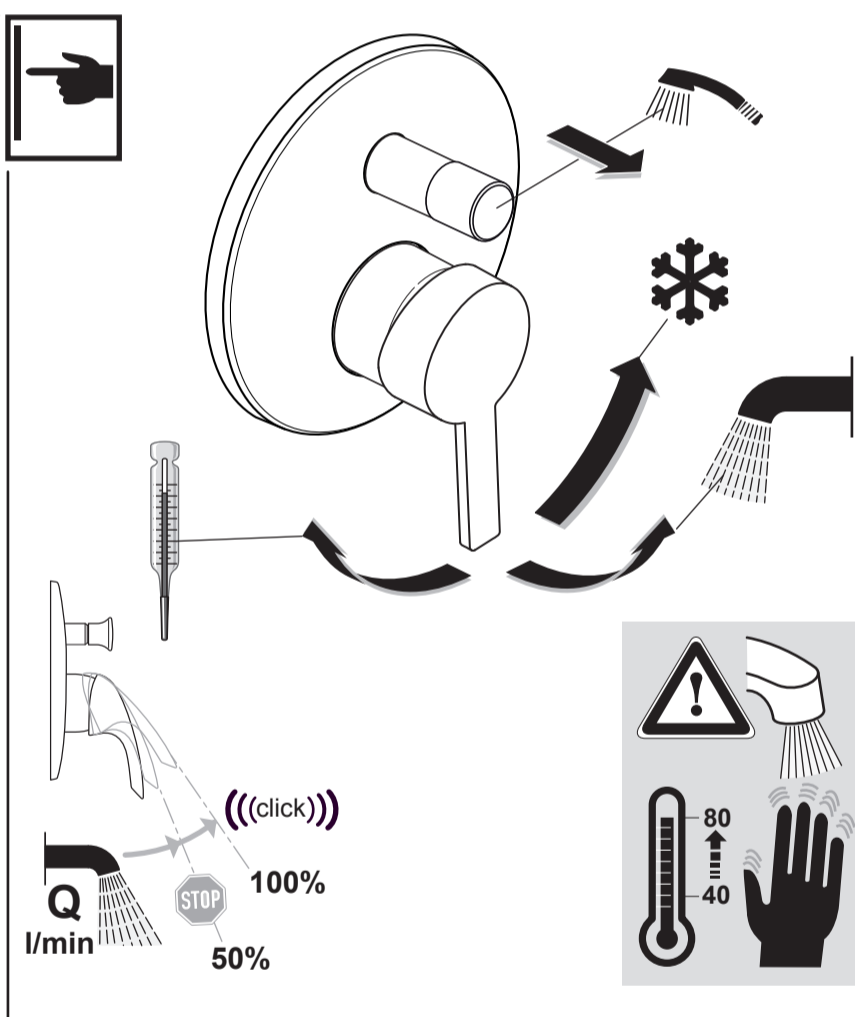

P bar	0,5	MAX. 10	5	Q (3 bar)
T °C	MAX. 80	65	55	l/min
				25