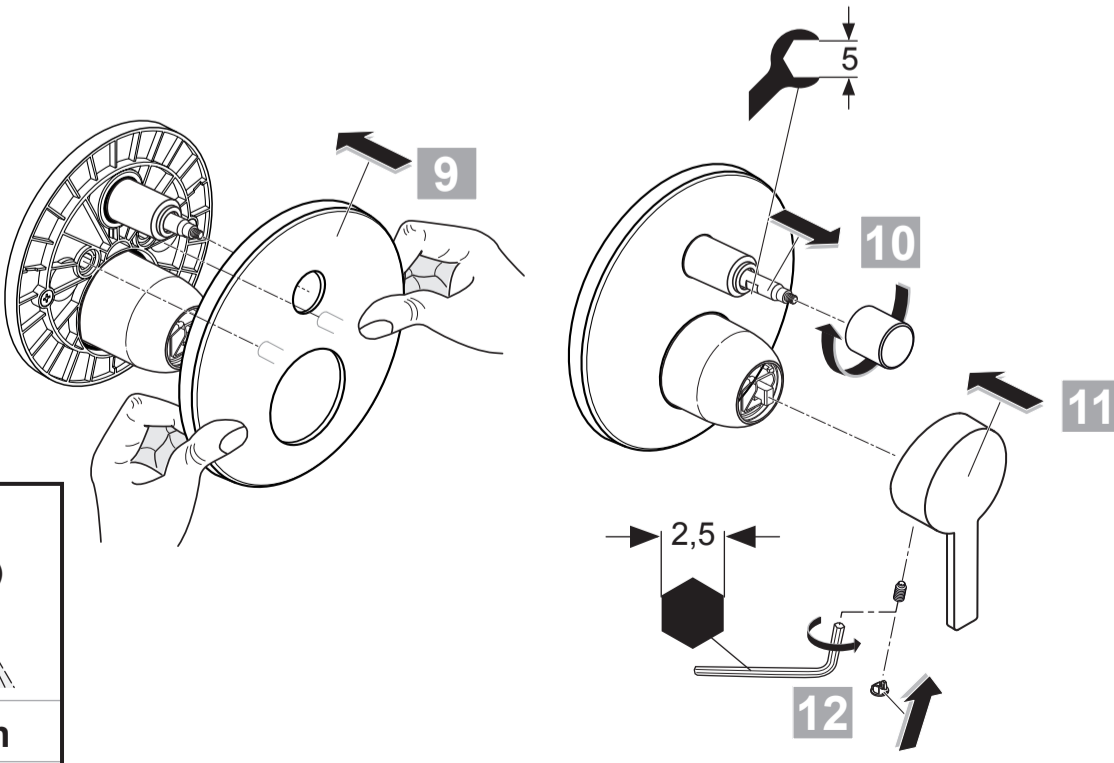

P bar	0,5	MAX. 10	5	Q (3 bar)
T °C	MAX. 80	65	55	l/min
				25