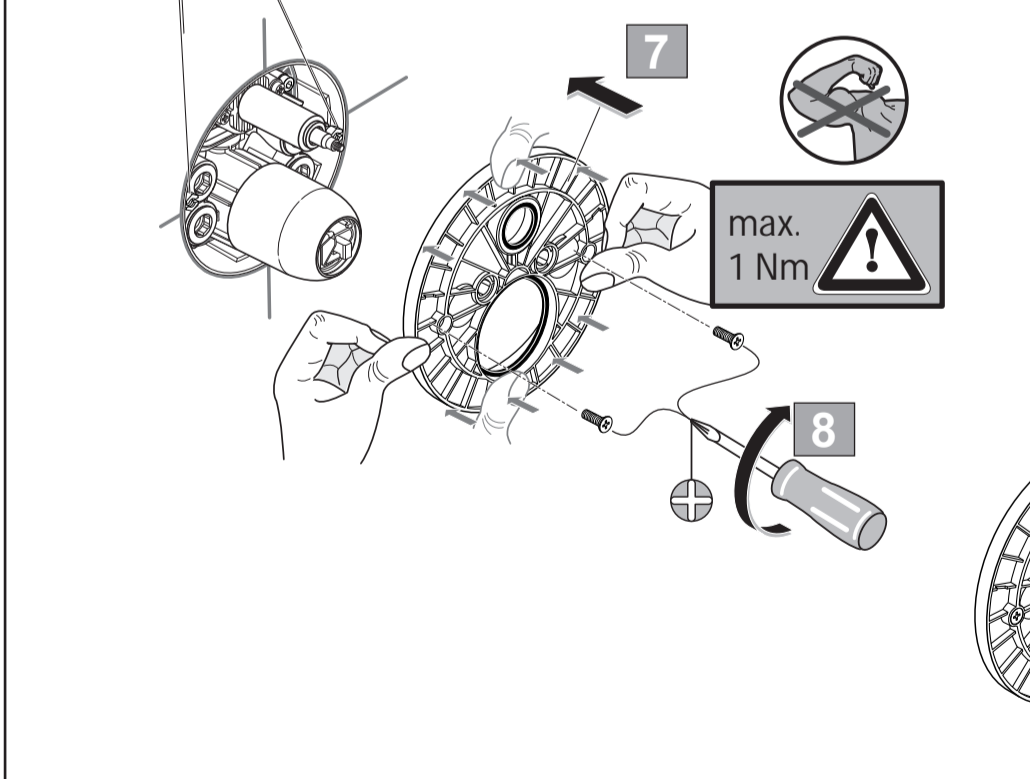

P bar	0,5	MAX. 10	5	Q (3 bar)
T °C	MAX. 80	65	55	l/min
				25