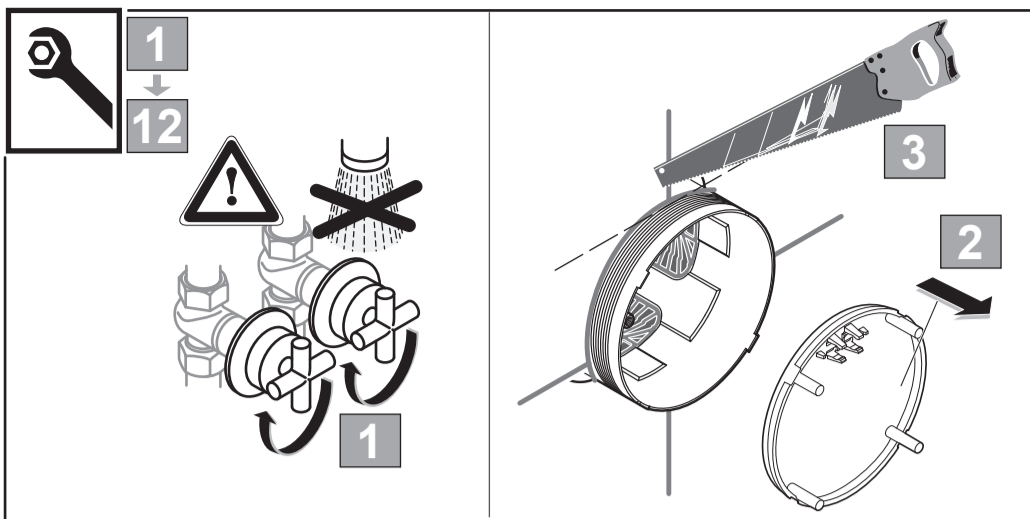

NEON
 A 5774 ..

JADO

1116 / A 866 507
 (+ A 865 613)
 Made in Germany

Ideal Standard International NV
 Corporate Village - Gent Building
 Da Vincilaan 2
 1935 Zaventem
 Belgium

www.idealstandardinternational.com