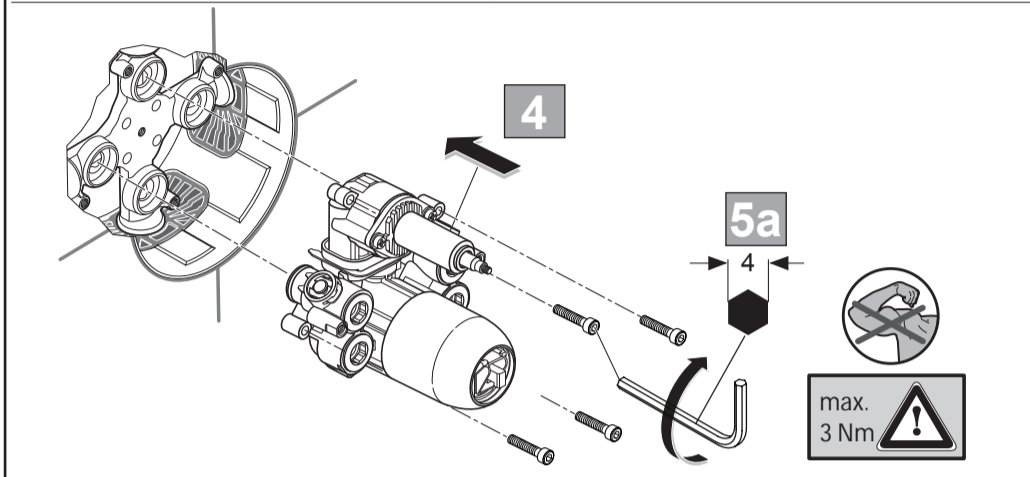

P bar	0,5	MAX. 10	5	Q (3 bar)
T °C	MAX. 80	65	55	l/min
				25