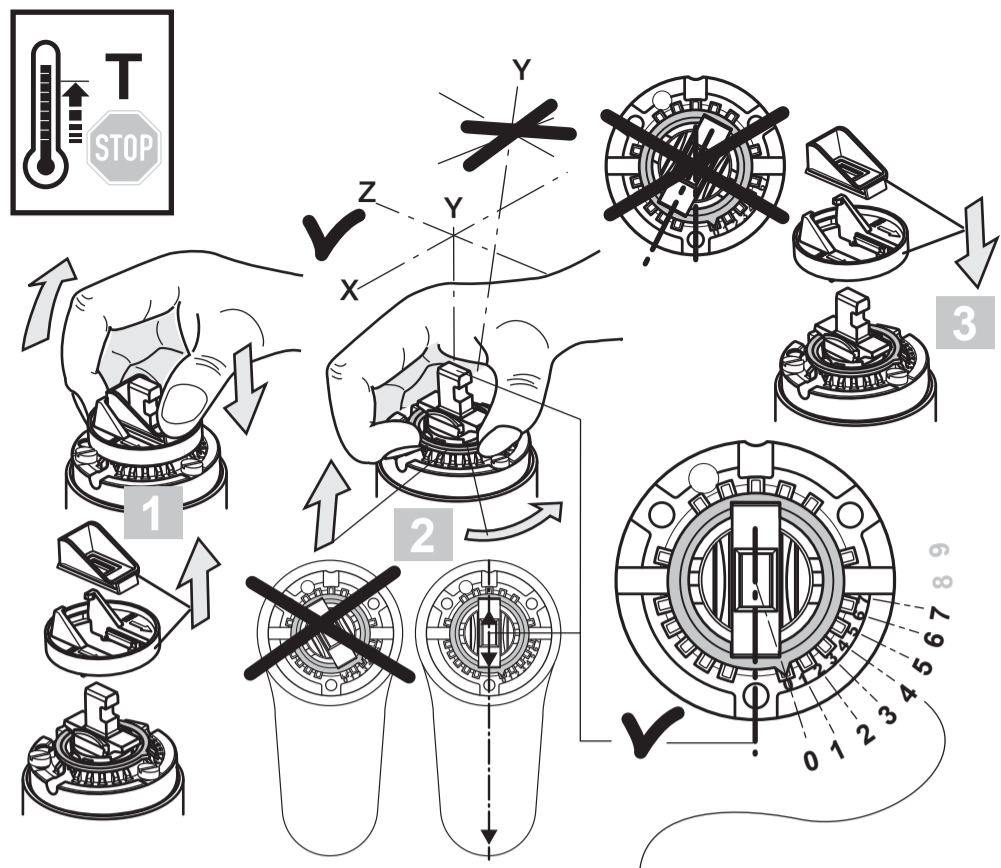

NEON
 A 5774 ..

JADO

1116 / A 866 507
 (+ A 865 613)
 Made in Germany

Ideal Standard International NV
 Corporate Village - Gent Building
 Da Vincilaan 2
 1935 Zaventem
 Belgium

www.idealstandardinternational.com