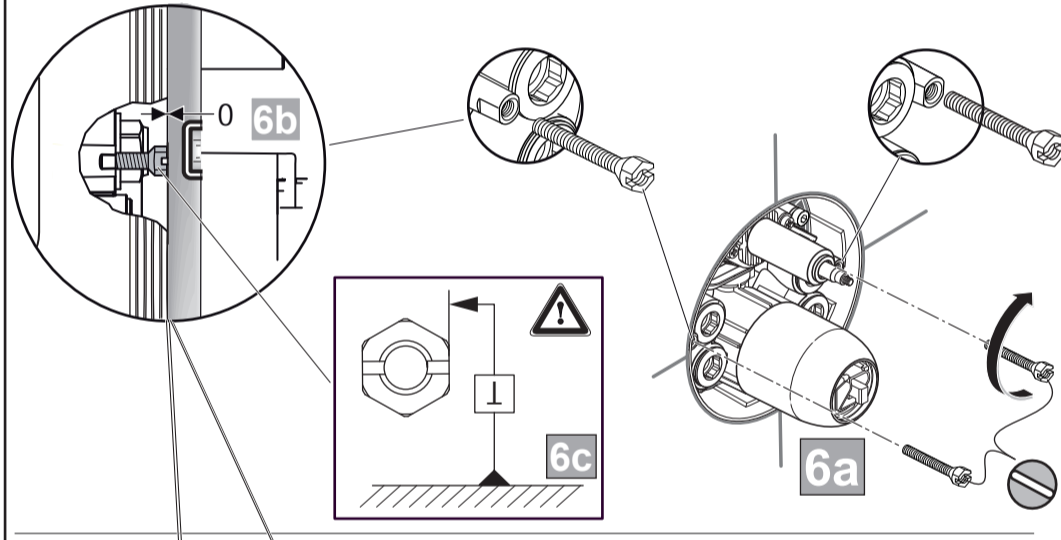

P bar	0,5	MAX. 10	5	Q (3 bar)
T °C	MAX. 80	65	55	l/min
				25