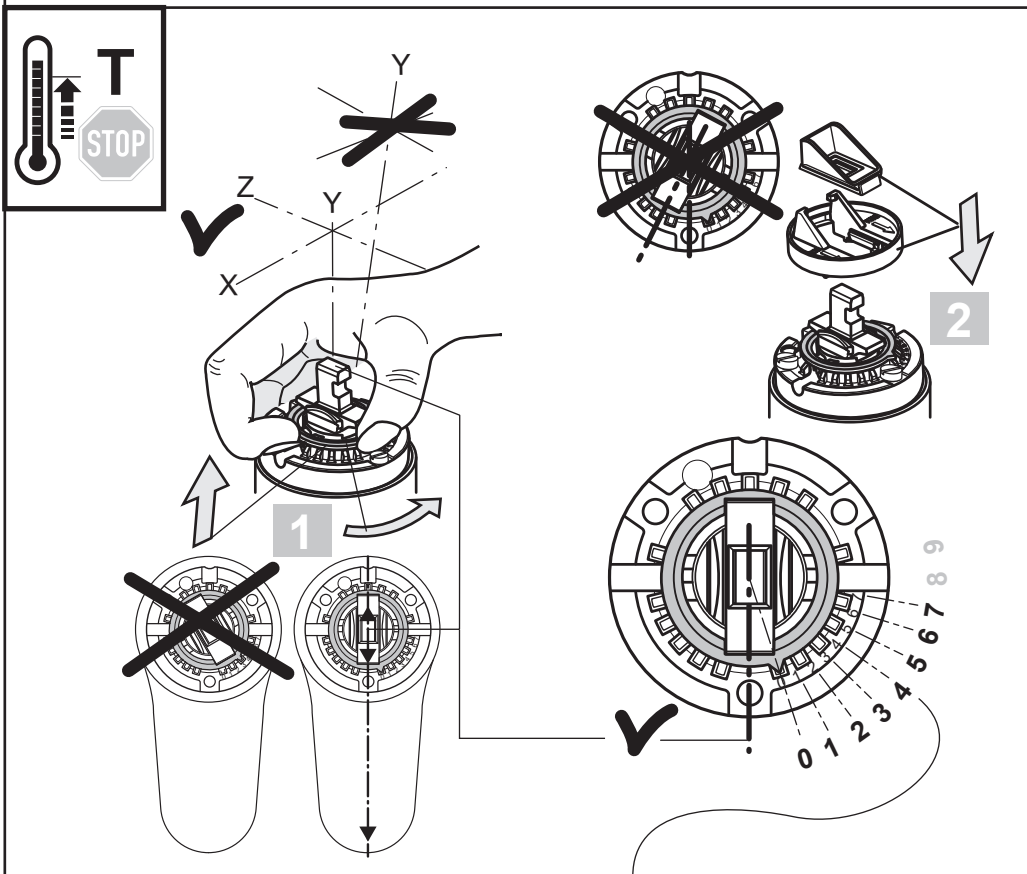

0,3 MPa 3 bar	50°C	16°C	°C										
			0	1	2	3	4	5	6	7	8	9	
	50°C	16°C	49,5	49,5	48	46	42,5	41	37	33,5	31	28	
	65°C	16°C	65	65	63,5	60,5	57	53,5	49	44,5	39	34,5	
	81°C	16°C	81	81	78,5	73	69	63,5	56	49	42,5	36