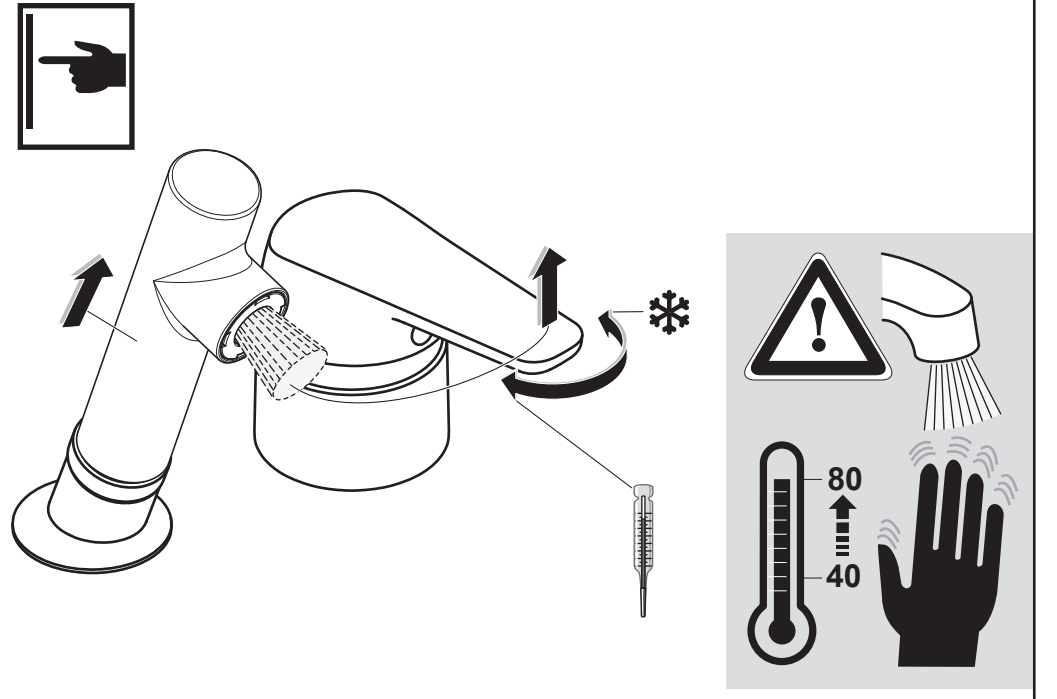

0,3 MPa 3 bar	50°C	16°C	°C										
			0	1	2	3	4	5	6	7	8	9	
	50°C	16°C	49,5	49,5	48	46	42,5	41	37	33,5	31	28	
	65°C	16°C	65	65	63,5	60,5	57	53,5	49	44,5	39	34,5	
	81°C	16°C	81	81	78,5	73	69	63,5	56	49	42,5	36