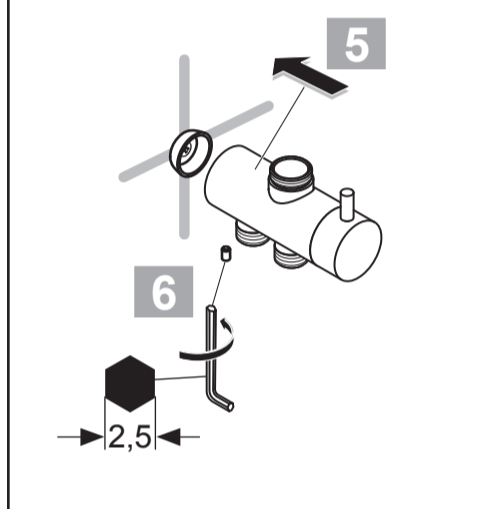

P bar	MAX. 10	5		Q (3 bar)
T °C	MAX. 80	65		
		55		8 11