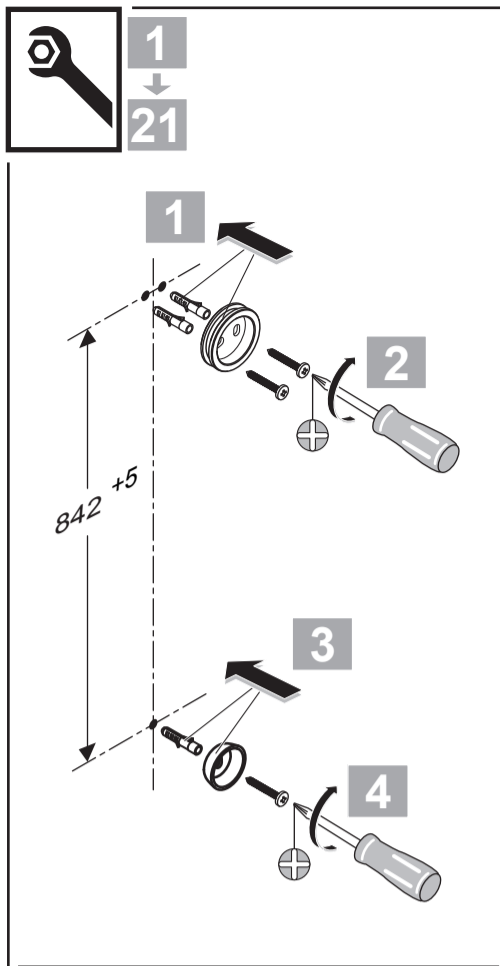

P bar	MAX. 10	5		Q (3 bar)
T °C	MAX. 80	65		
		55		8 11