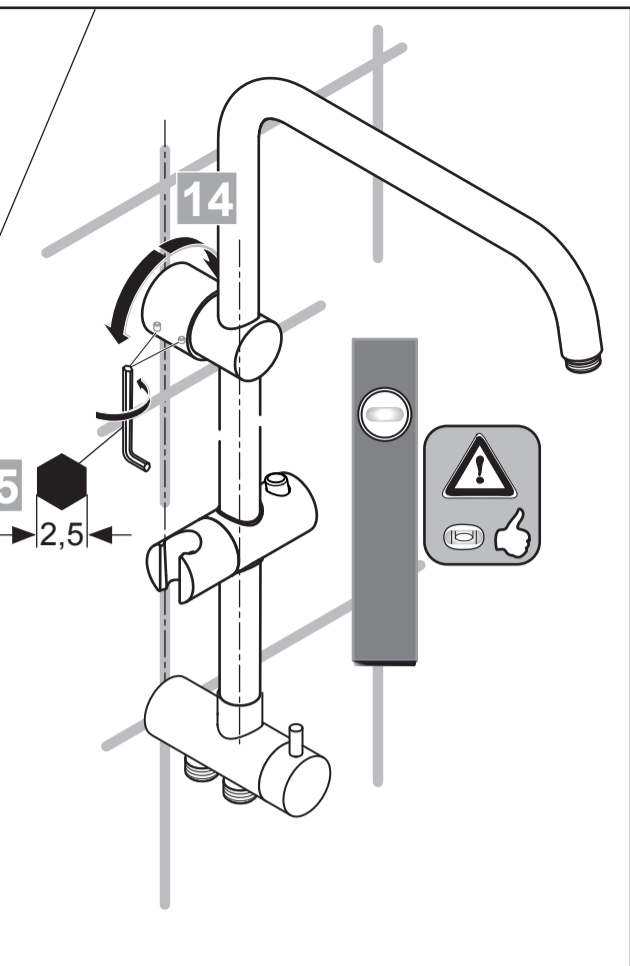

P bar	MAX. 10	5		Q (3 bar)
T °C	MAX. 80	65		
		55		8 11