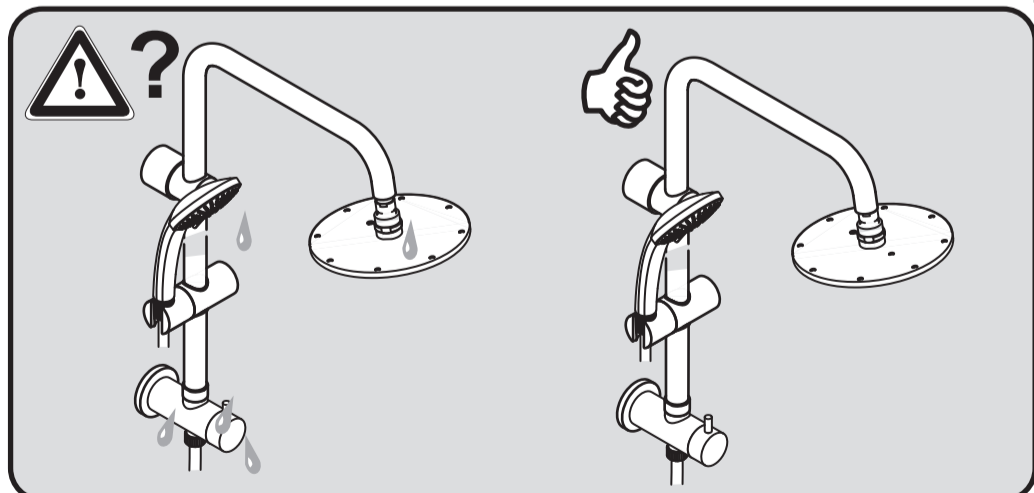

P bar	MAX. 10	5		Q (3 bar)
T °C	MAX. 80	65		
		55		8 11