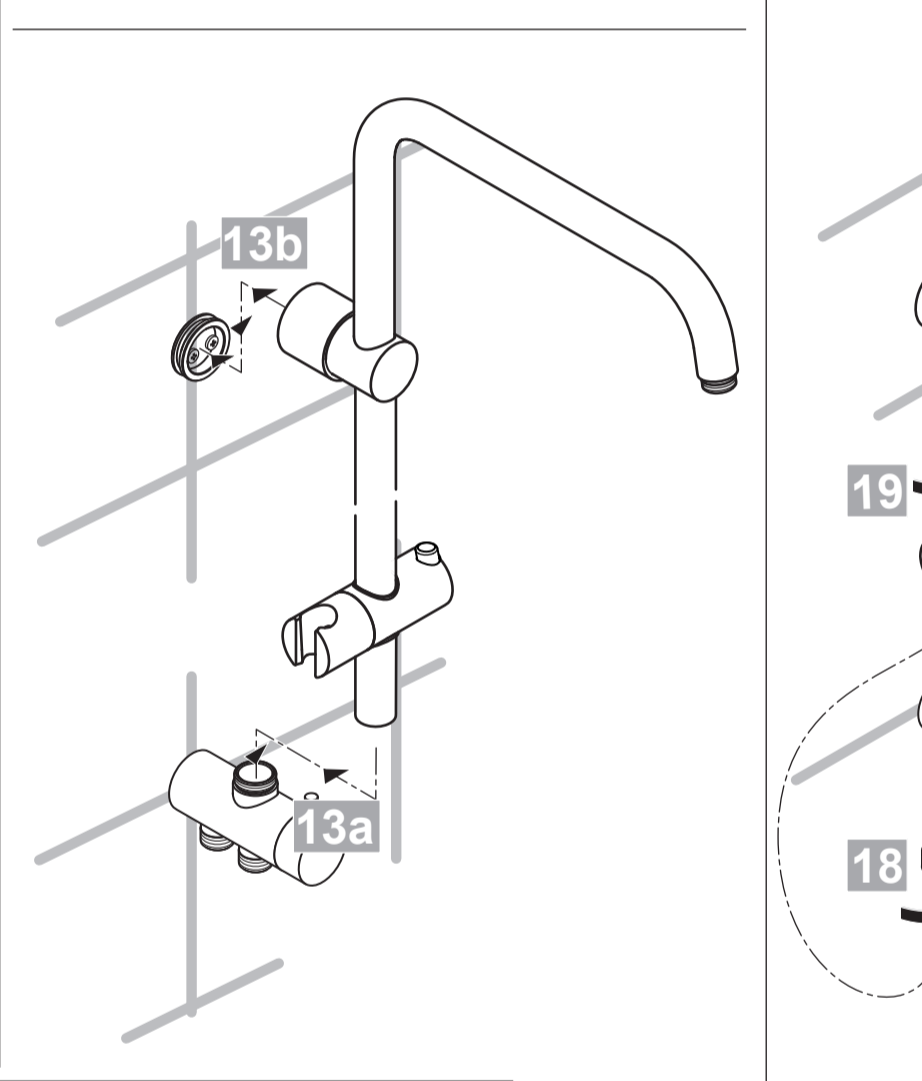

P bar	MAX. 10	5		Q (3 bar)
T °C	MAX. 80	65		
		55		8 11