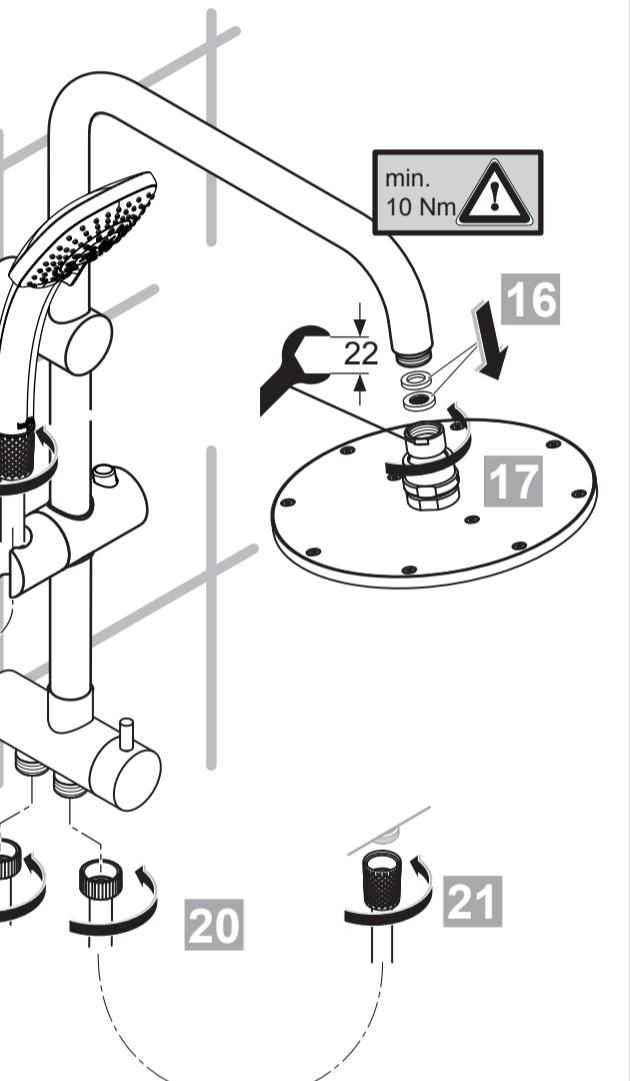

Pos.	Part No.
6	A 860 802 AA
16	A 962 755 AA
17	A 4109 AA
19	B 9403 AA
21	A 860 807 AA
23	A 860 806 AA
27	B 9442 AA
28	A 860 873 AA

MARA
A 5688 ..

0517 / A 866 916
 (+ A 865 612)
 Made in Germany

Ideal Standard International NV
 Corporate Village - Gent Building
 Da Vincilaan 2
 1935 Zaventem
 Belgium

www.idealstandardinternational.com

P bar	MAX. 10	5		Q (3 bar)
T °C	MAX. 80	65		
		55		8 11