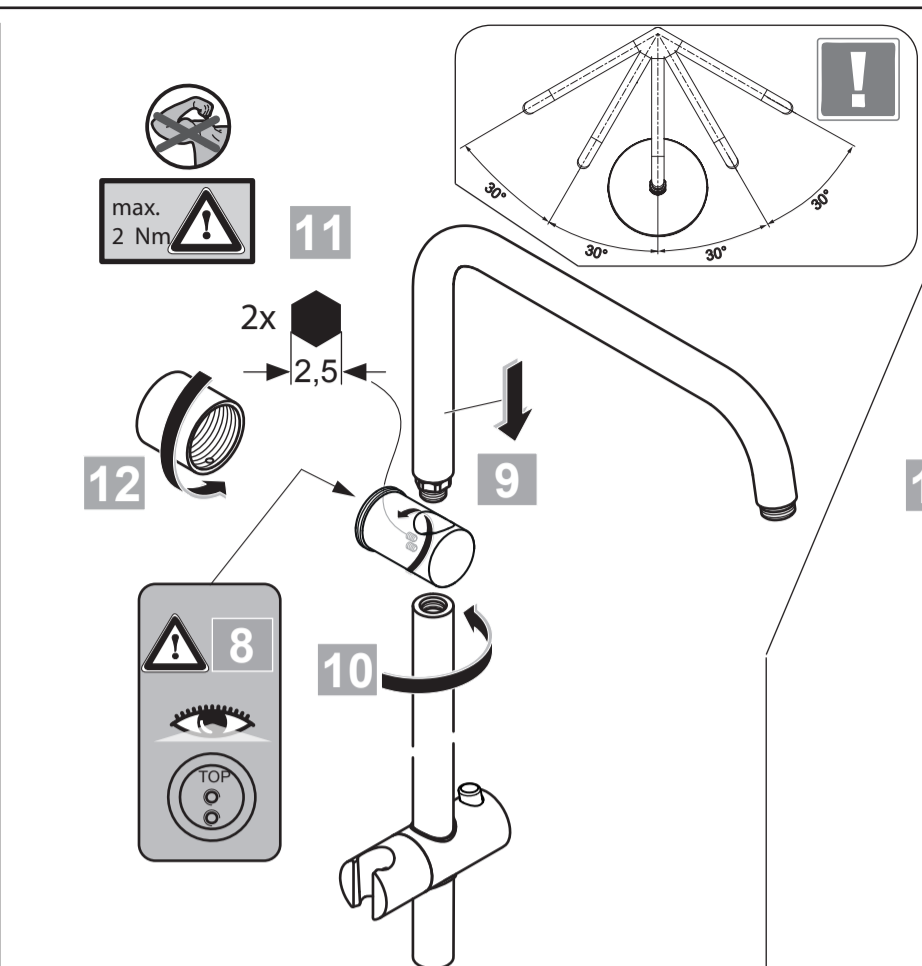

Pos.	Part No.
6	A 860 802 AA
16	A 962 755 AA
17	A 4109 AA
19	B 9403 AA
21	A 860 807 AA
23	A 860 806 AA
27	B 9442 AA
28	A 860 873 AA

MARA
A 5688 ..

0517 / A 866 916
 (+ A 865 612)
 Made in Germany

Ideal Standard International NV
 Corporate Village - Gent Building
 Da Vincilaan 2
 1935 Zaventem
 Belgium

www.idealstandardinternational.com

P bar	MAX. 10	5		Q (3 bar)
T °C	MAX. 80	65		
		55		8 11