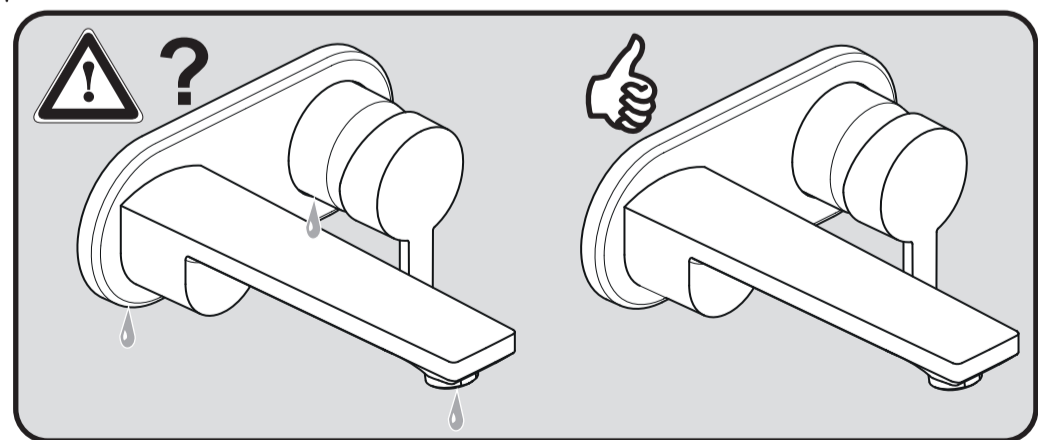

# JADO

**NEON**  
**A 5596 ..**

0118 / A 866 713  
 (+ A 865 613)  
 Made in Germany

Ideal Standard International NV  
 Corporate Village - Gent Building  
 Da Vincilaan 2  
 1935 Zaventem  
 Belgium

[www.idealstandardinternational.com](http://www.idealstandardinternational.com)