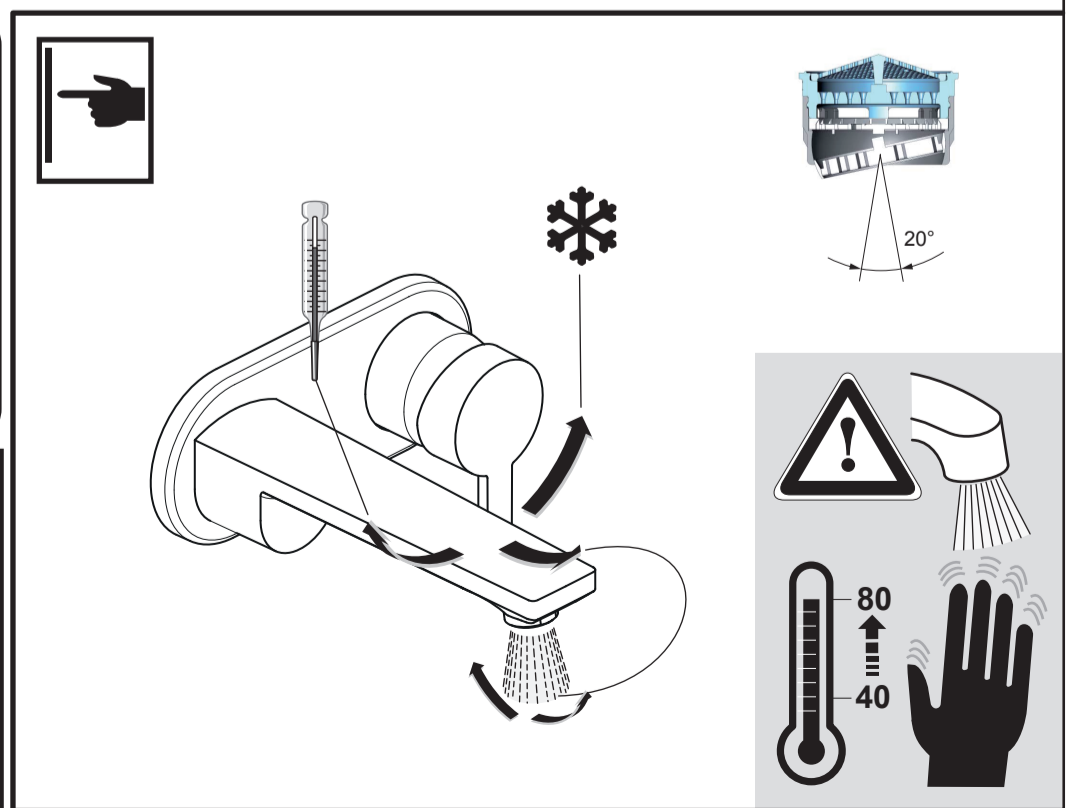

# JADO

**NEON**  
**A 5596 ..**

0118 / A 866 713  
 (+ A 865 613)  
 Made in Germany

Ideal Standard International NV  
 Corporate Village - Gent Building  
 Da Vincilaan 2  
 1935 Zaventem  
 Belgium

[www.idealstandardinternational.com](http://www.idealstandardinternational.com)