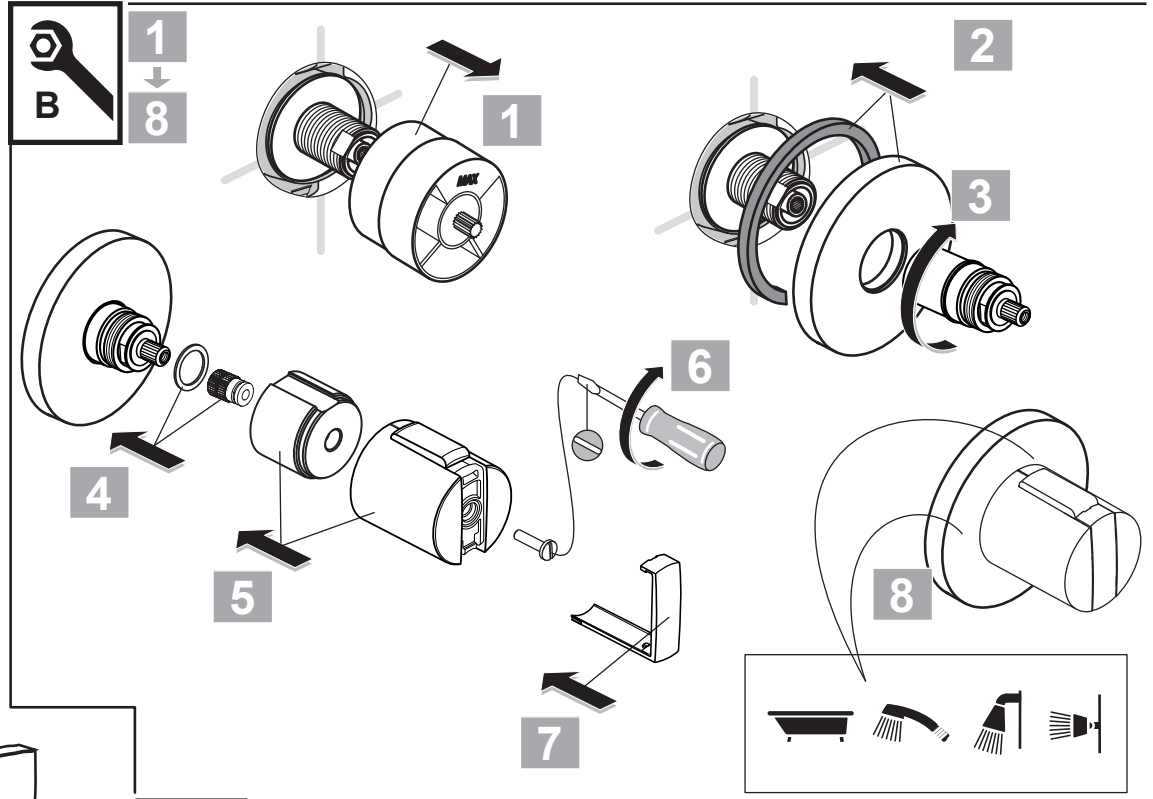

JADO

NEON

A 5587 ..

0311 / A 866 423
 (+ A 865 613)
 Made in Germany

Ideal Standard
 Roentgenstrasse 9
 54516 Wittlich
 Germany

	P	bar		
	T	°C	