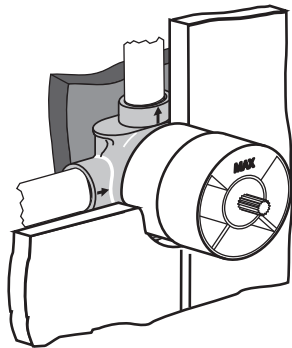

JADO

NEON

A 5587 ..

0311 / A 866 423
 (+ A 865 613)
 Made in Germany

Ideal Standard
 Roentgenstrasse 9
 54516 Wittlich
 Germany

	P	bar		
	T	°C	