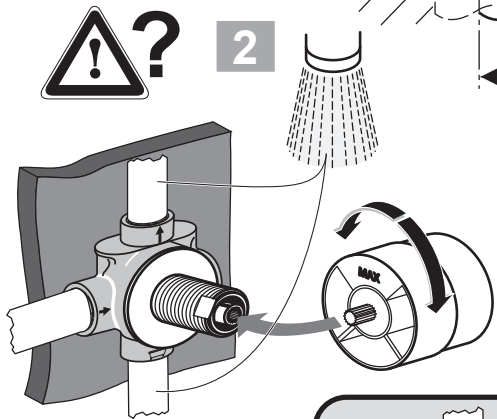

JADO

NEON

A 5587 ..

0311 / A 866 423
 (+ A 865 613)
 Made in Germany

Ideal Standard
 Roentgenstrasse 9
 54516 Wittlich
 Germany

	P	bar		
	T	°C	