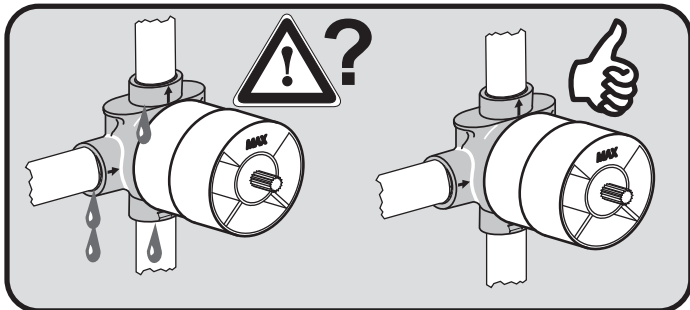

JADO

NEON

A 5587 ..

0311 / A 866 423
 (+ A 865 613)
 Made in Germany

Ideal Standard
 Roentgenstrasse 9
 54516 Wittlich
 Germany

	P	bar		
	T	°C	