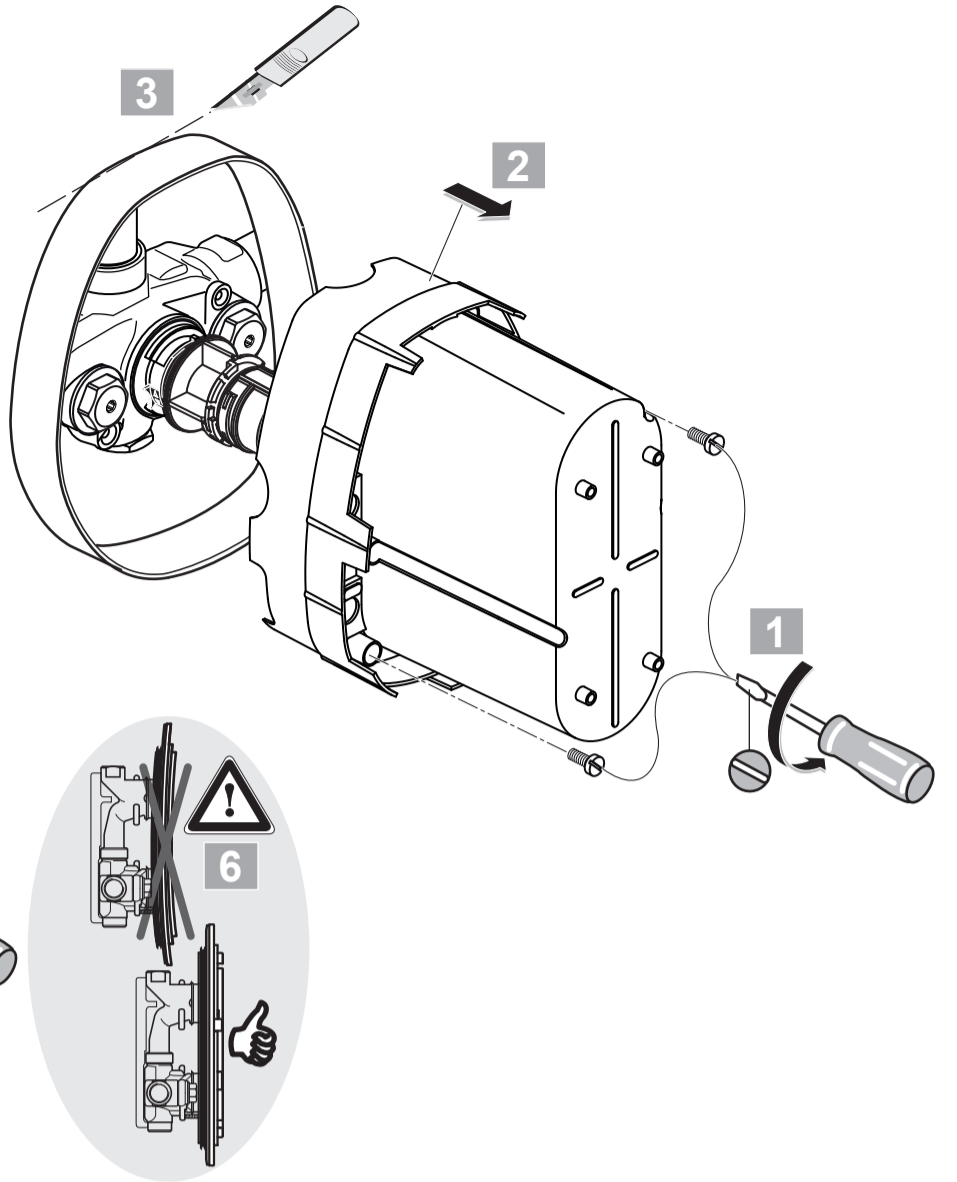

JADO

NEON
A 5585 ..

0311/ A 866 367
 (+ A 865 613)
 Made in Germany

Ideal Standard
 Roentgenstrasse 9
 54516 Wittlich
 Germany

1
↓
10

1
↓
4