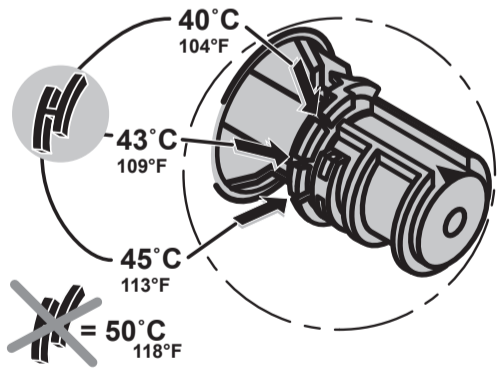

JADO

NEON
A 5585 ..

0311/ A 866 367
 (+ A 865 613)
 Made in Germany

Ideal Standard
 Roentgenstrasse 9
 54516 Wittlich
 Germany

1
↓
10

1
↓
4