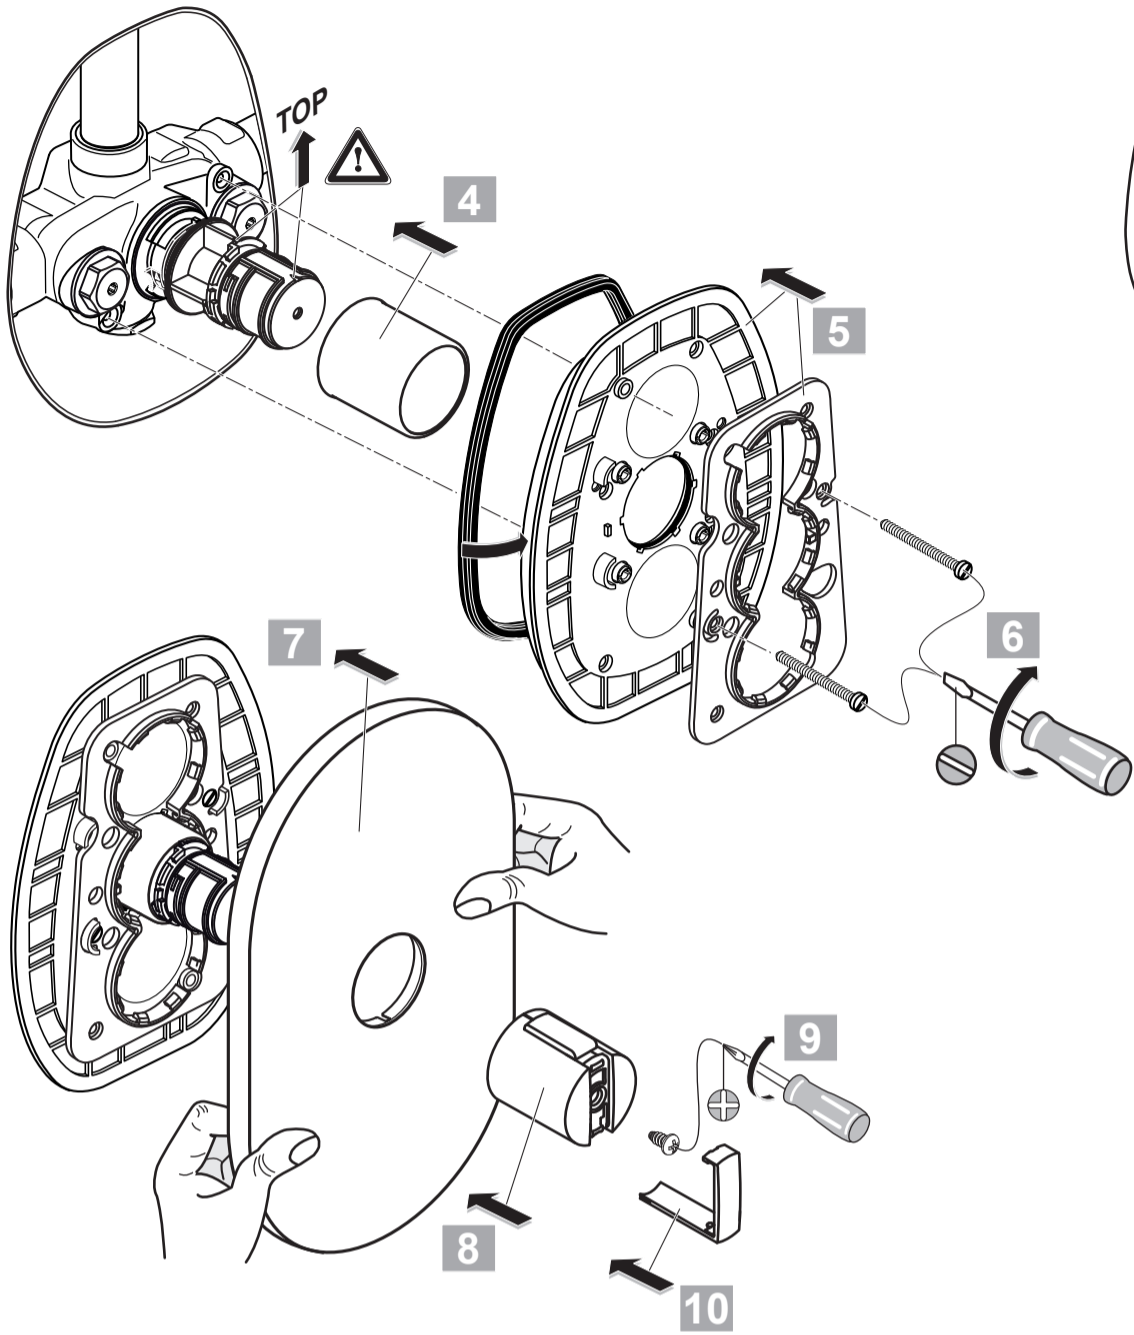

JADO

NEON
A 5585 ..

0311/ A 866 367
 (+ A 865 613)
 Made in Germany

Ideal Standard
 Roentgenstrasse 9
 54516 Wittlich
 Germany

1
↓
10

1
↓
4