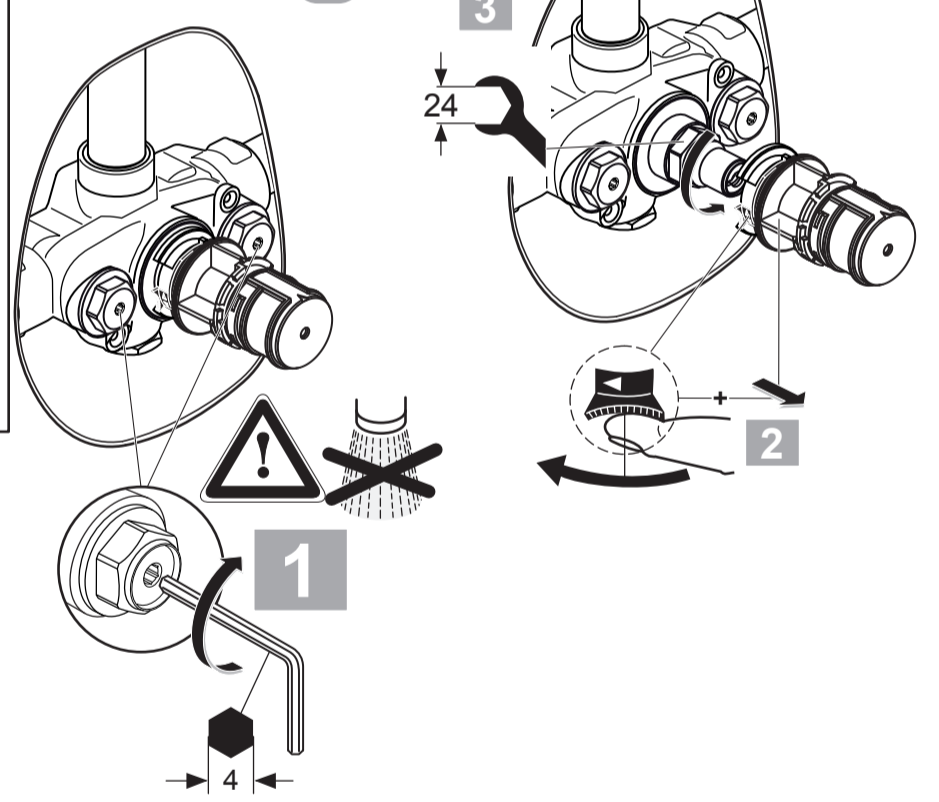

JADO

NEON
A 5585 ..

0311/ A 866 367
 (+ A 865 613)
 Made in Germany

Ideal Standard
 Roentgenstrasse 9
 54516 Wittlich
 Germany

1
↓
10

1
↓
4