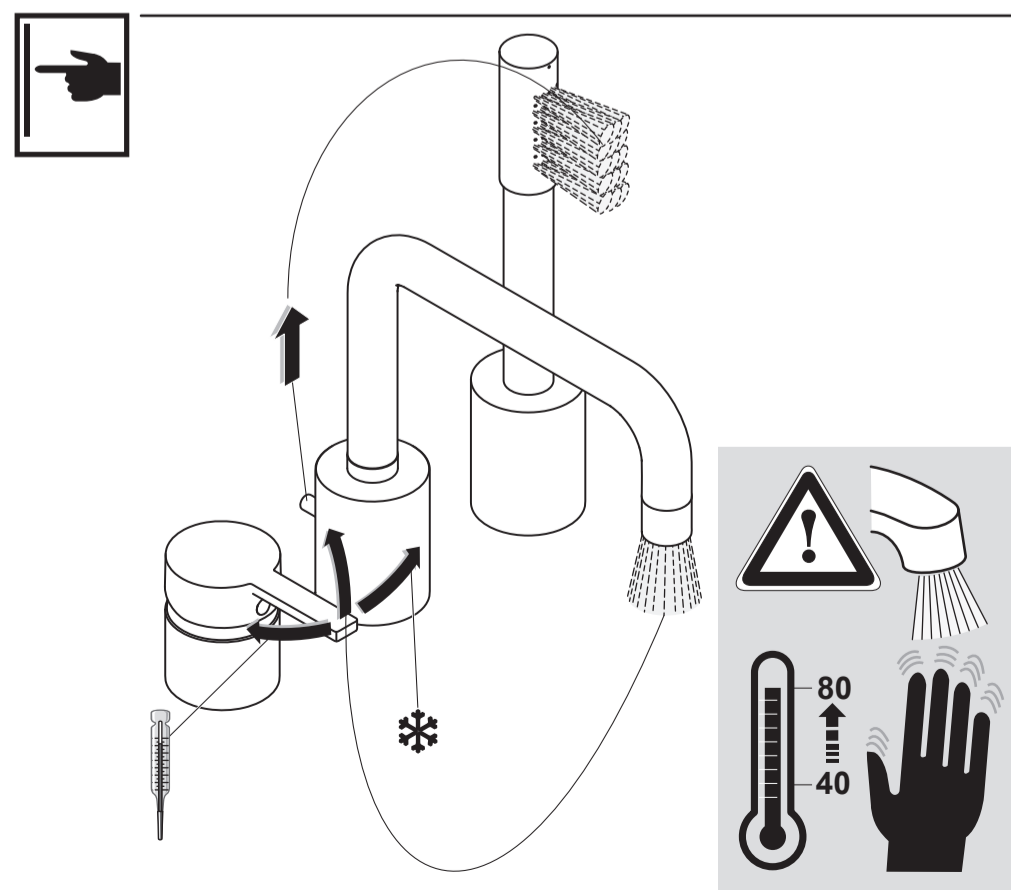

NEON
 A 5584 ..

JADO

0311 / A 866 366
 (+ A 865 613)
 Made in Germany

Ideal Standard
 Roentgenstrasse 9
 54516 Wittlich
 Germany

	P	bar		MAX. 10		5		Q	(3 bar)
	T	°C		MAX. 80		65			l/min
						55			20,5