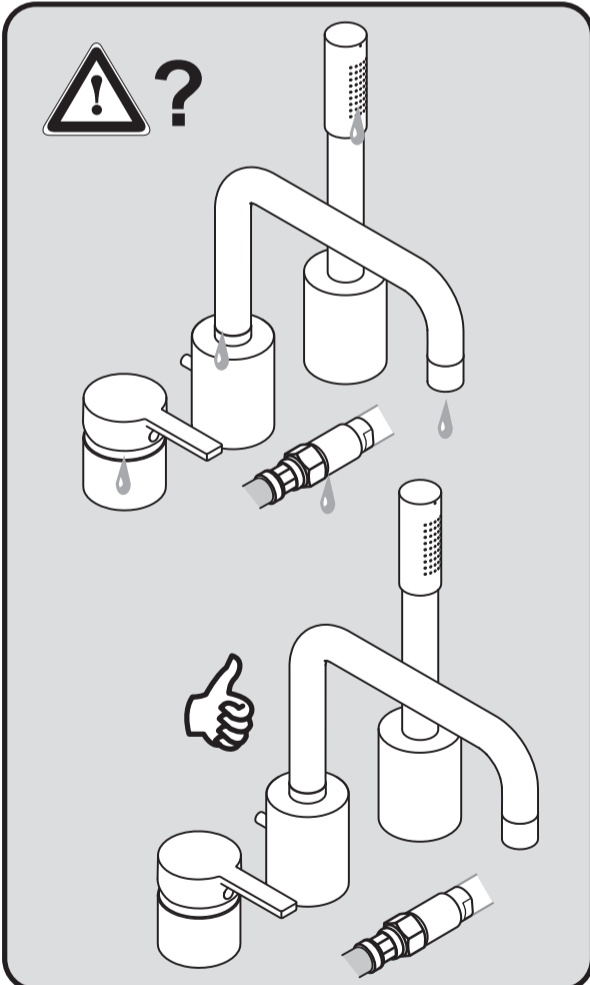

NEON
 A 5584 ..

JADO

0311 / A 866 366
 (+ A 865 613)
 Made in Germany

Ideal Standard
 Roentgenstrasse 9
 54516 Wittlich
 Germany

	P	bar		MAX. 10		5		Q	(3 bar)
	T	°C		MAX. 80		65			l/min
						55			20,5