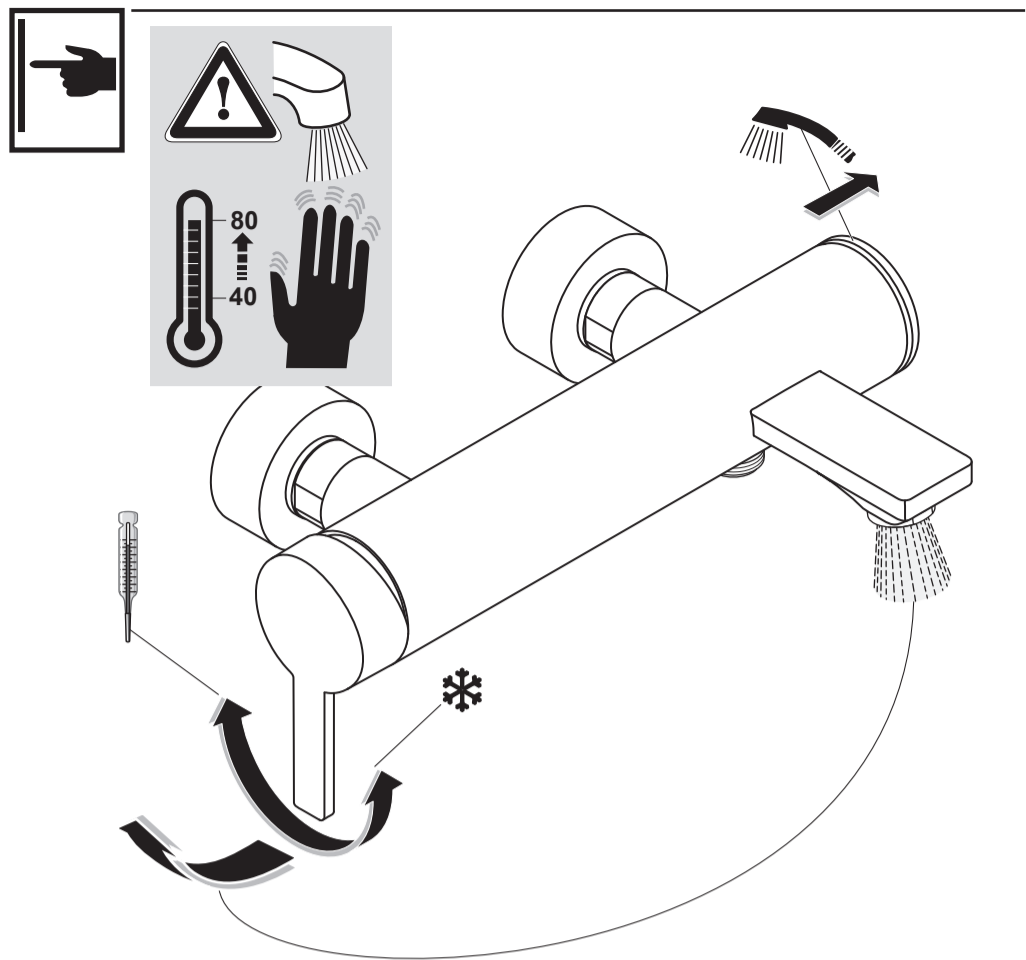

JADO

NEON
A 5574 ..

0910 / A 866 336
(+ A 865 613)
Made in Germany

Ideal Standard
Roentgenstrasse 9
54516 Wittlich
Germany

	P bar				Q (3 bar)
	T °C				l/min 20