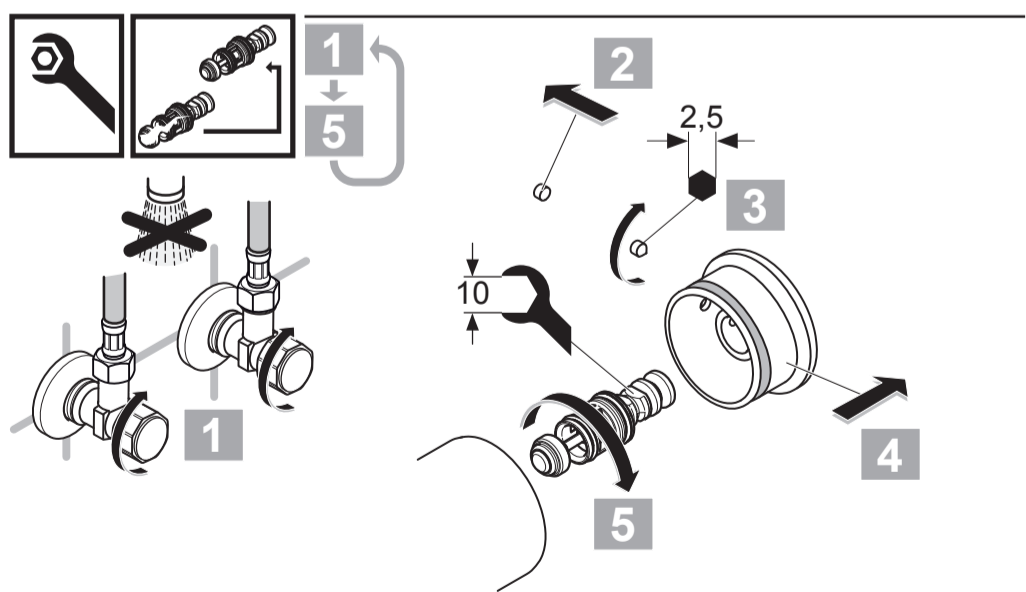

JADO

NEON
A 5574 ..

0910 / A 866 336
(+ A 865 613)
Made in Germany

Ideal Standard
Roentgenstrasse 9
54516 Wittlich
Germany

	P bar				Q (3 bar)
	T °C				l/min 20