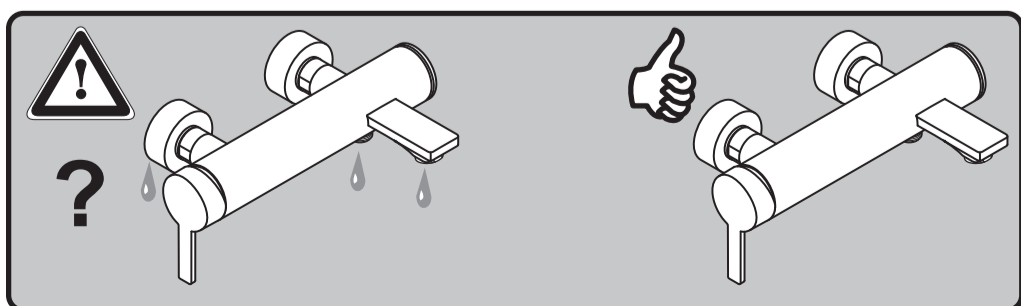

JADO

NEON
A 5574 ..

0910 / A 866 336
(+ A 865 613)
Made in Germany

Ideal Standard
Roentgenstrasse 9
54516 Wittlich
Germany

	P bar				Q (3 bar)
	T °C				l/min 20