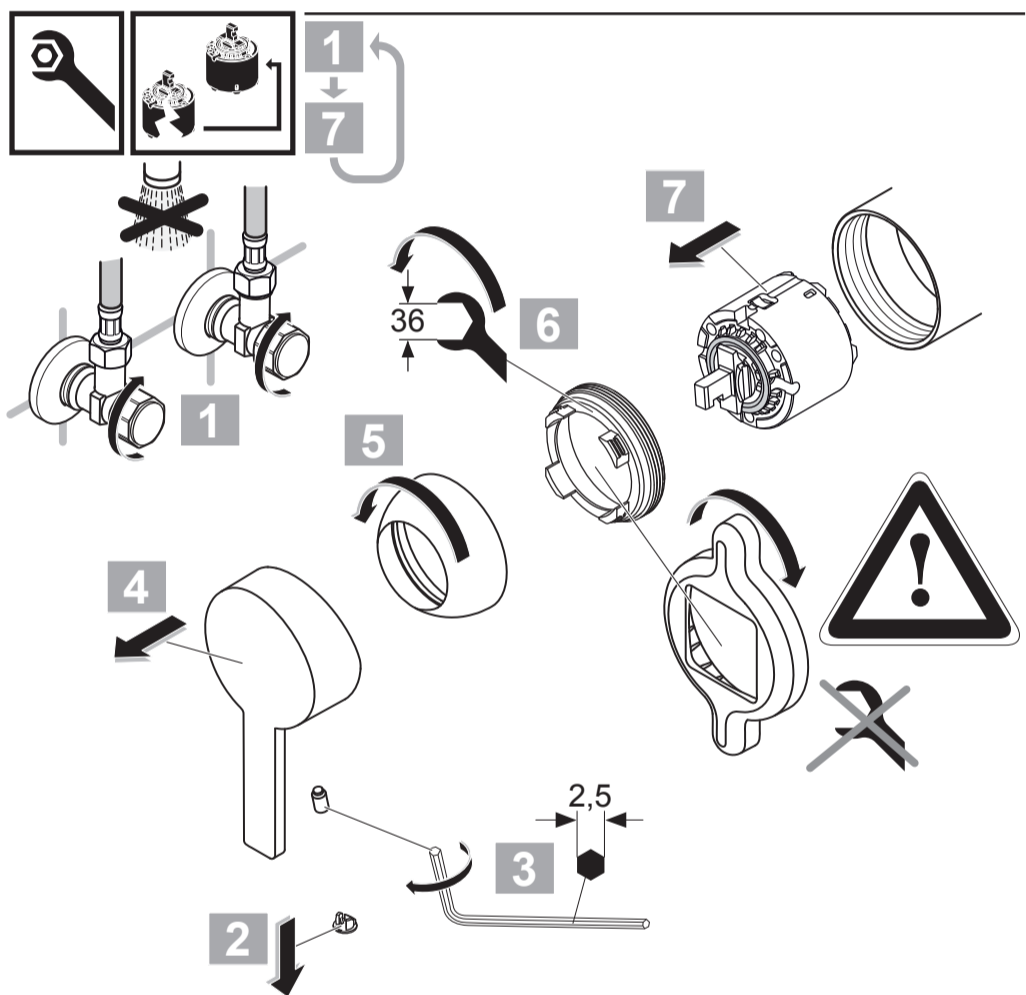

JADO

NEON
A 5574 ..

0910 / A 866 336
(+ A 865 613)
Made in Germany

Ideal Standard
Roentgenstrasse 9
54516 Wittlich
Germany

	P bar				Q (3 bar)
	T °C				l/min 20