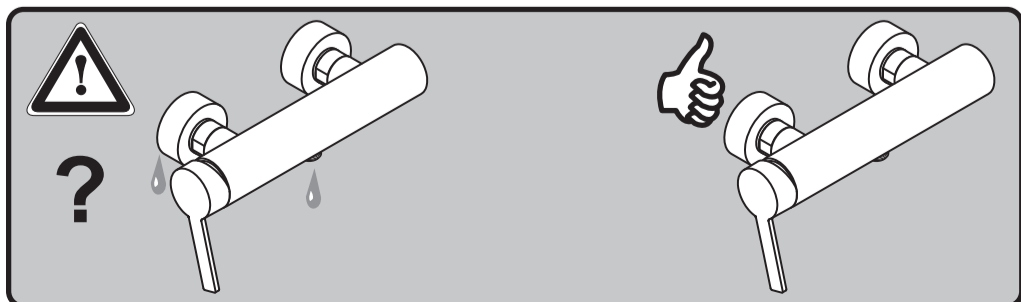

JADO

NEON
A 5573 ..

0910 / A 866 335
 (+ A 865 613)
 Made in Germany

Ideal Standard
 Roentgenstrasse 9
 54516 Wittlich
 Germany

	P	bar			Q (3 bar)
	T	°C			l/min 13