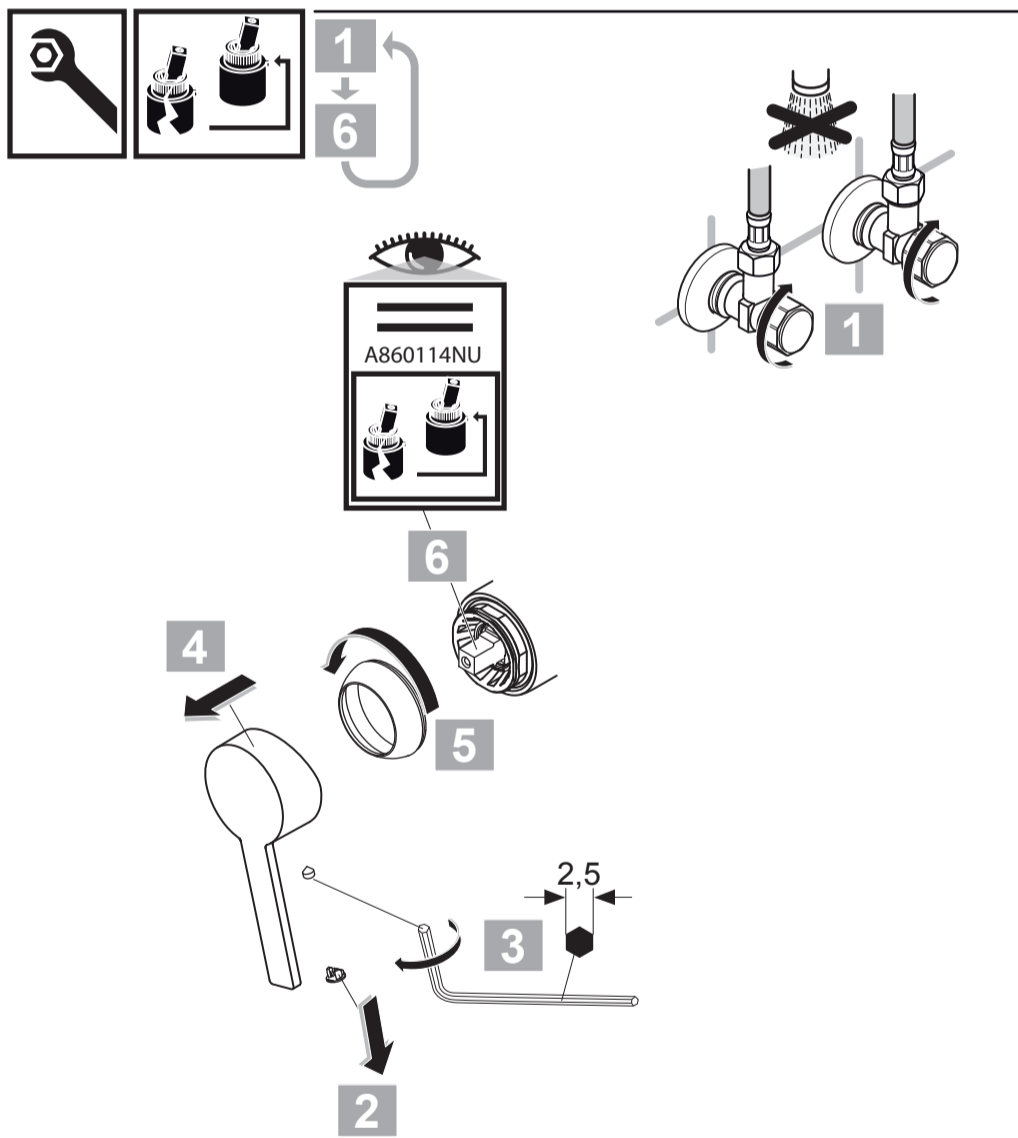

JADO

NEON
A 5573 ..

0910 / A 866 335
 (+ A 865 613)
 Made in Germany

Ideal Standard
 Roentgenstrasse 9
 54516 Wittlich
 Germany

	P	bar			Q (3 bar)
	T	°C			l/min 13