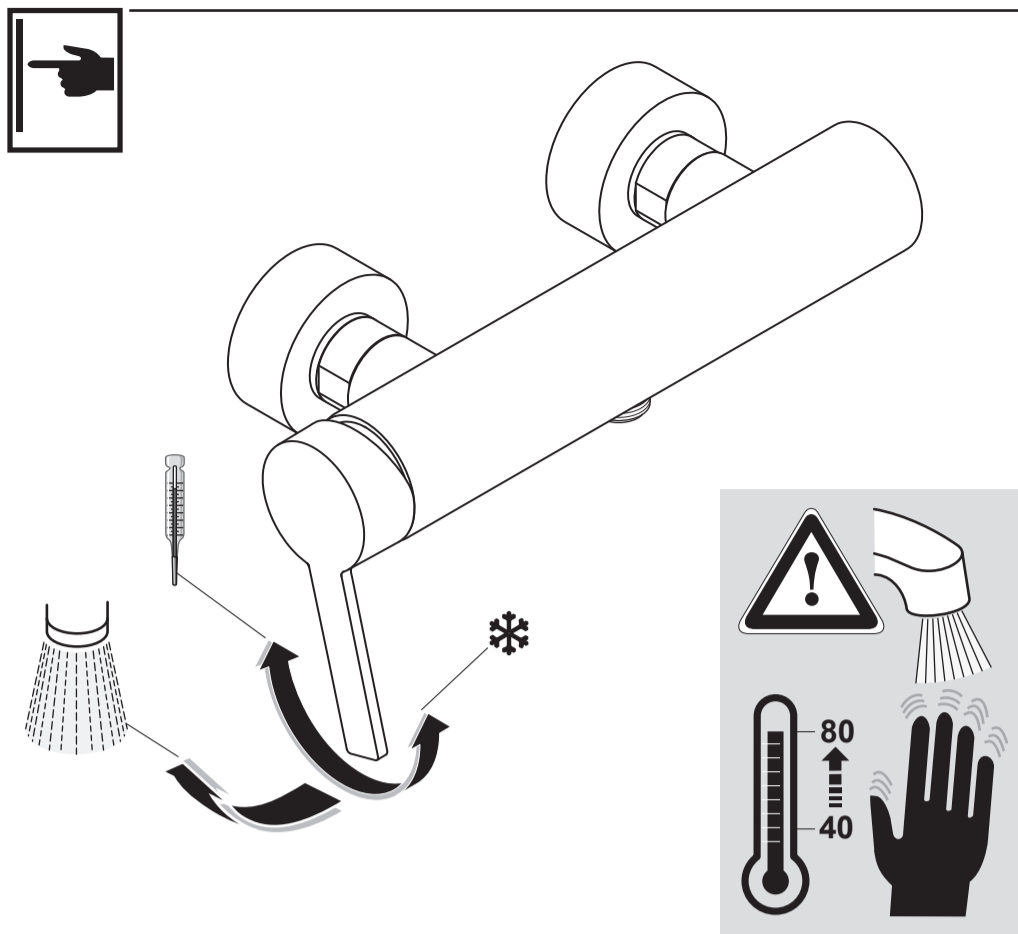

JADO

NEON
A 5573 ..

0910 / A 866 335
 (+ A 865 613)
 Made in Germany

Ideal Standard
 Roentgenstrasse 9
 54516 Wittlich
 Germany

	P	bar			Q (3 bar)
	T	°C			l/min 13