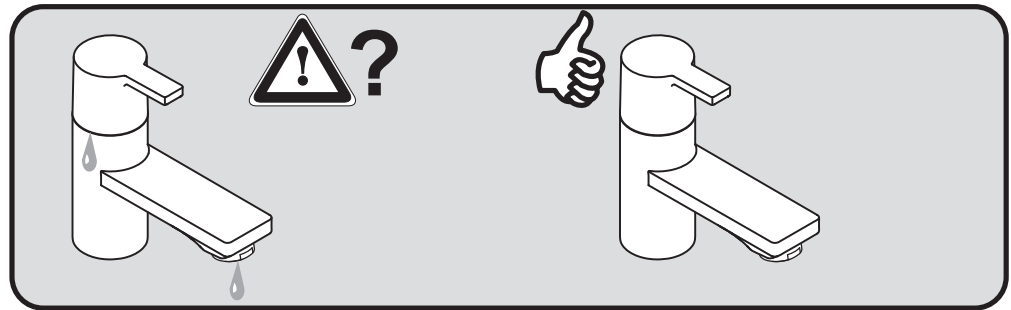

JADO

NEON

A 5571 ..

0910 / A 866 334
(+ A 865 613)
Made in Germany

Ideal Standard
Roentgenstrasse 9
54516 Wittlich
Germany

	P	bar			Q (3 bar)
	T	°C			l/min
					13