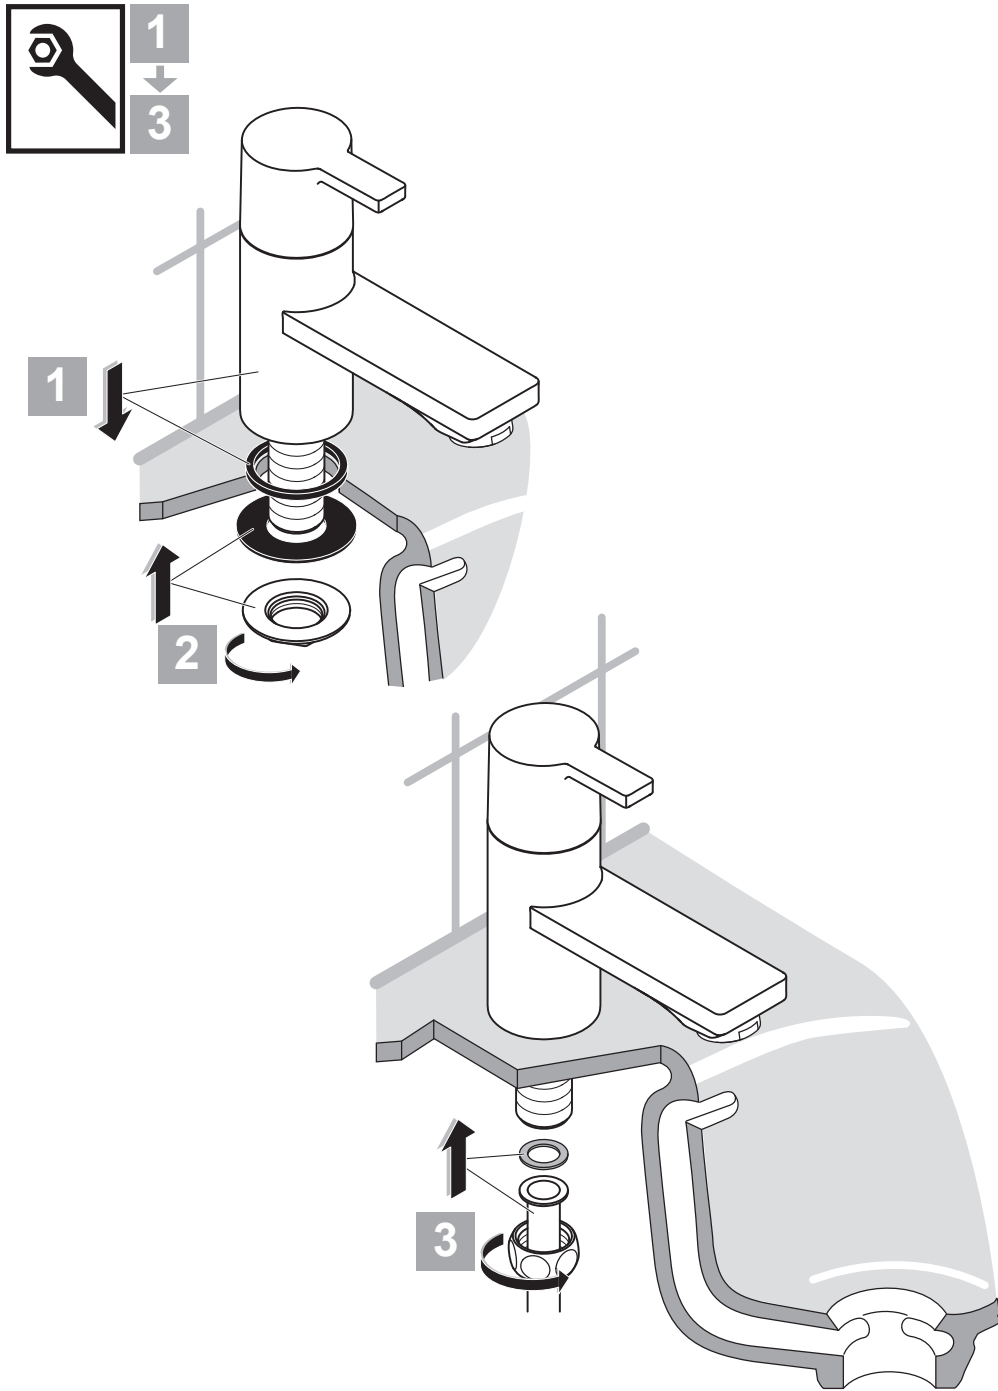

JADO

NEON

A 5571 ..

0910 / A 866 334
(+ A 865 613)
Made in Germany

Ideal Standard
Roentgenstrasse 9
54516 Wittlich
Germany

	P	bar			Q (3 bar)
	T	°C			l/min
					13