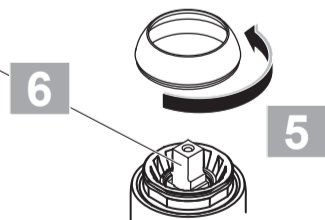

JADO

NEON
A 5568 ..

0910 / A 866 332
(+ A 865 613)
Made in Germany

Ideal Standard
Roentgenstrasse 9
54516 Wittlich
Germany

	P	bar	0,5		5		Q (3 bar)
	T	°C		MAX. 80	65		l/min
					40		11