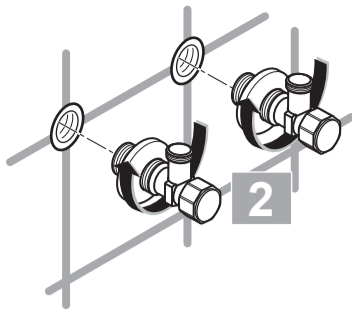

JADO

NEON
A 5568 ..

0910 / A 866 332
(+ A 865 613)
Made in Germany

Ideal Standard
Roentgenstrasse 9
54516 Wittlich
Germany

	P	bar	0,5		5		Q (3 bar)
	T	°C		MAX. 80	65		l/min
					40		11