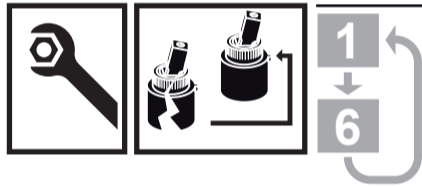

JADO

NEON
A 5568 ..

0910 / A 866 332
(+ A 865 613)
Made in Germany

Ideal Standard
Roentgenstrasse 9
54516 Wittlich
Germany

	P	bar	0,5		5		Q (3 bar)
	T	°C		MAX. 80	65		l/min
					40		11