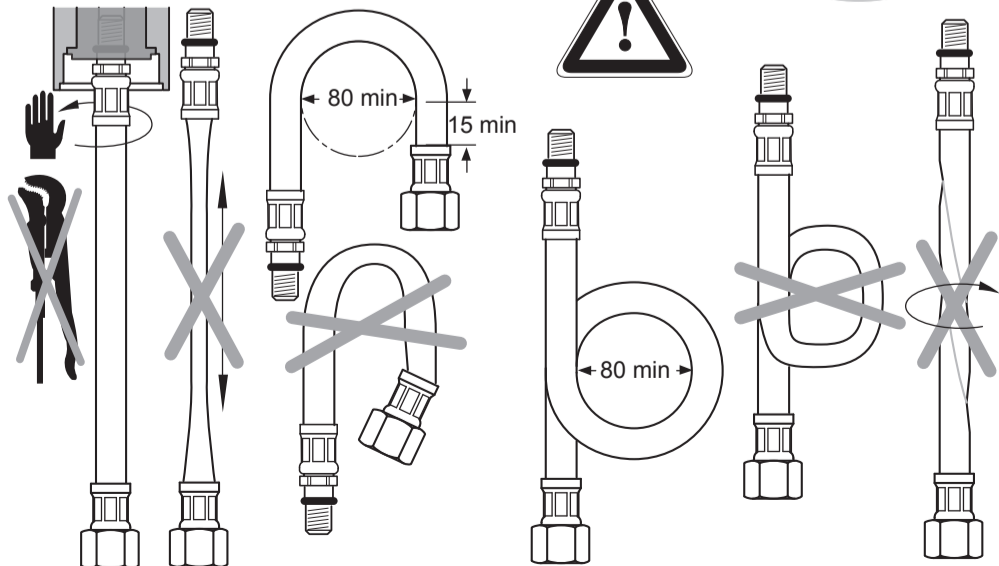

JADO

NEON
A 5568 ..

0910 / A 866 332
(+ A 865 613)
Made in Germany

Ideal Standard
Roentgenstrasse 9
54516 Wittlich
Germany

	P	bar	0,5		5		Q (3 bar)
	T	°C		MAX. 80	65		l/min
					40		11