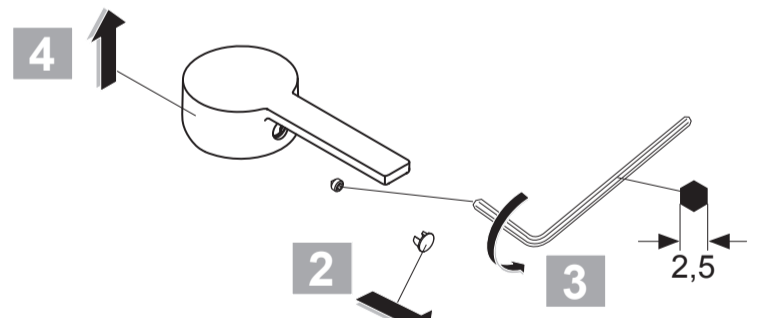

JADO

NEON
A 5568 ..

0910 / A 866 332
(+ A 865 613)
Made in Germany

Ideal Standard
Roentgenstrasse 9
54516 Wittlich
Germany

	P	bar	0,5		5		Q (3 bar)
	T	°C		MAX. 80	65		l/min
					40		11