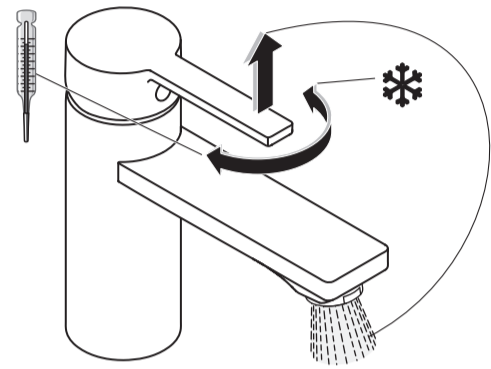

JADO

NEON
A 5568 ..

0910 / A 866 332
(+ A 865 613)
Made in Germany

Ideal Standard
Roentgenstrasse 9
54516 Wittlich
Germany

	P	bar	0,5		5		Q (3 bar)
	T	°C		MAX. 80	65		l/min
					40		11