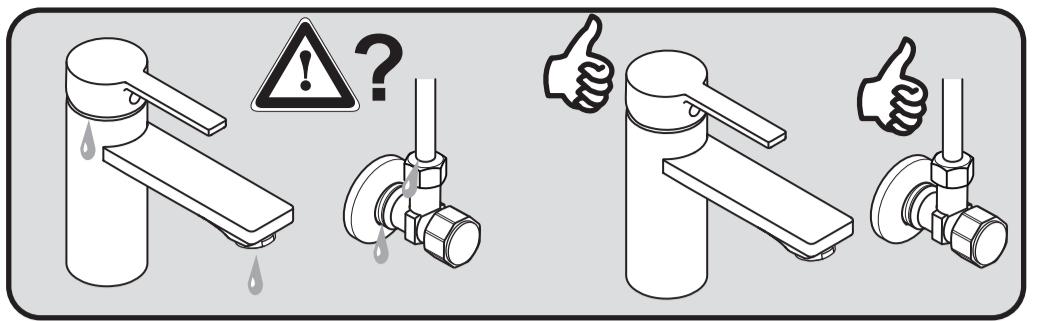

JADO

NEON
A 5568 ..

0910 / A 866 332
(+ A 865 613)
Made in Germany

Ideal Standard
Roentgenstrasse 9
54516 Wittlich
Germany

	P	bar	0,5		5		Q (3 bar)
	T	°C		MAX. 80	65		l/min
					40		11