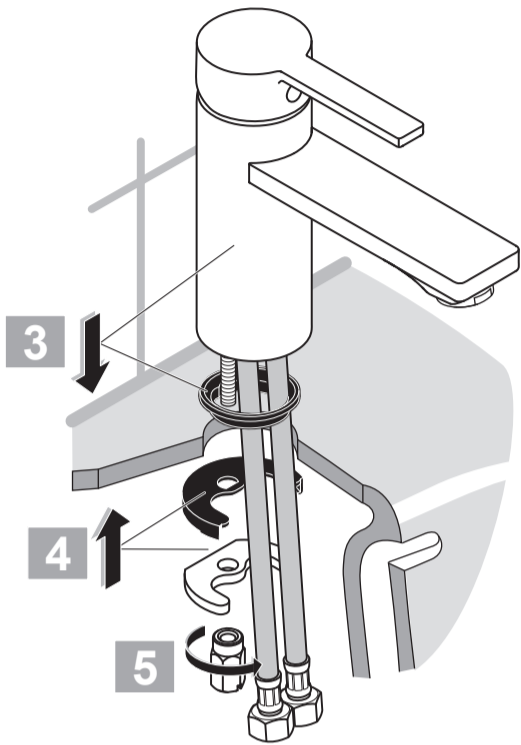

JADO

NEON
A 5568 ..

0910 / A 866 332
(+ A 865 613)
Made in Germany

Ideal Standard
Roentgenstrasse 9
54516 Wittlich
Germany

	P	bar	0,5		5		Q (3 bar)
	T	°C		MAX. 80	65		l/min
					40		11