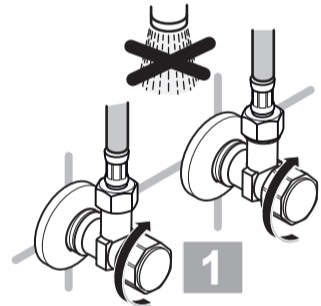

JADO

NEON
A 5568 ..

0910 / A 866 332
(+ A 865 613)
Made in Germany

Ideal Standard
Roentgenstrasse 9
54516 Wittlich
Germany

	P	bar	0,5		5		Q (3 bar)
	T	°C		MAX. 80	65		l/min
					40		11