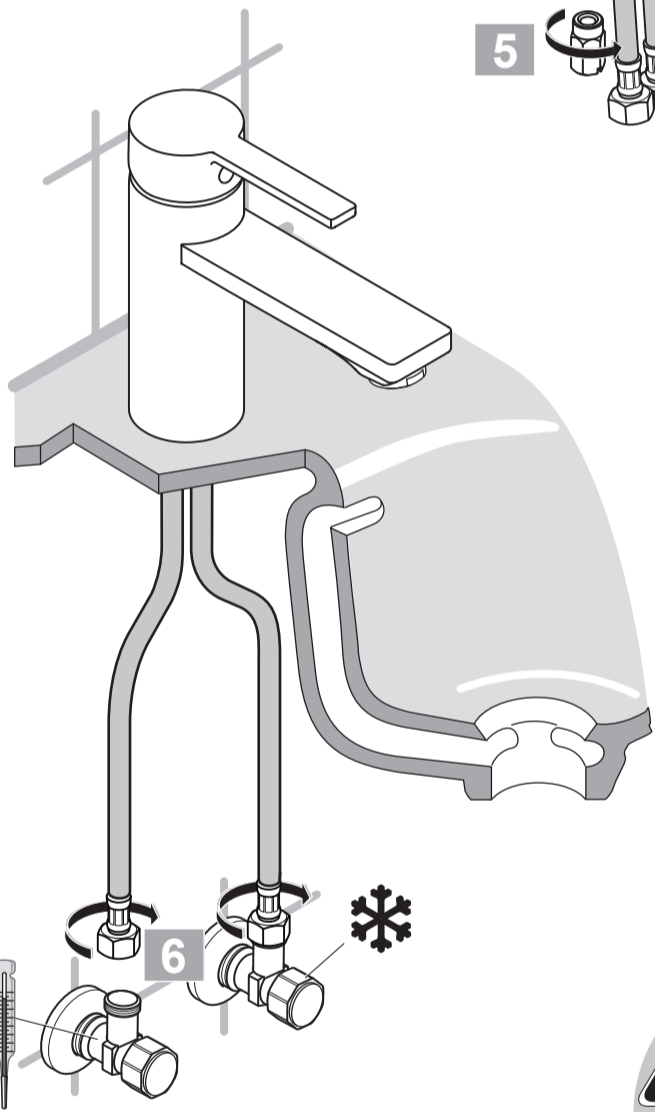

JADO

NEON
A 5568 ..

0910 / A 866 332
(+ A 865 613)
Made in Germany

Ideal Standard
Roentgenstrasse 9
54516 Wittlich
Germany

	P	bar	0,5		5		Q (3 bar)
	T	°C		MAX. 80	65		l/min
					40		11