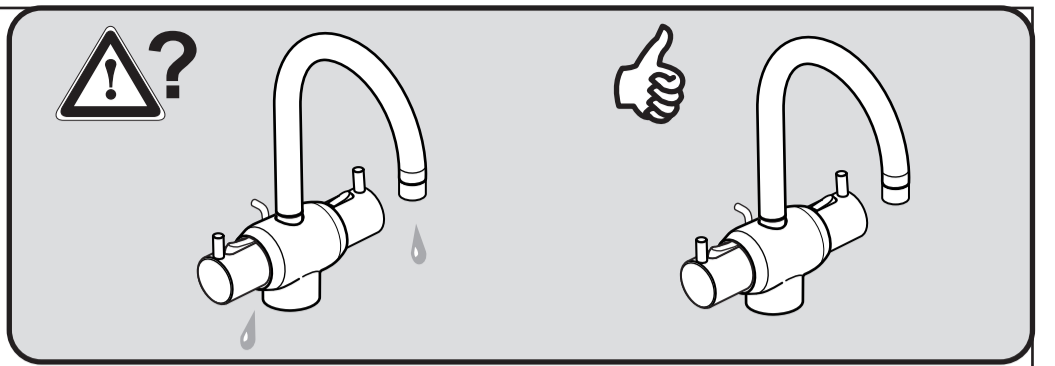

**VENLO**

**EASY**  
A 5540 ..

0518 / A 866 299  
 (+ A 865 792)  
 Made in Germany

Ideal Standard International NV  
 Corporate Village - Gent Building  
 Da Vincilaan 2  
 1935 Zaventem  
 Belgium

www.idealstandardinternational.com