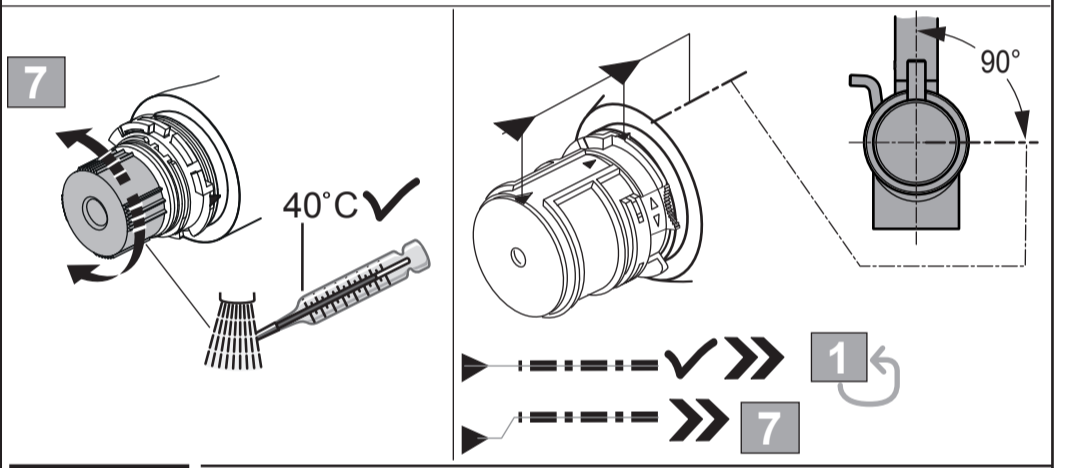

**VENLO**

**EASY**  
A 5540 ..

0518 / A 866 299  
 (+ A 865 792)  
 Made in Germany

Ideal Standard International NV  
 Corporate Village - Gent Building  
 Da Vincilaan 2  
 1935 Zaventem  
 Belgium

www.idealstandardinternational.com