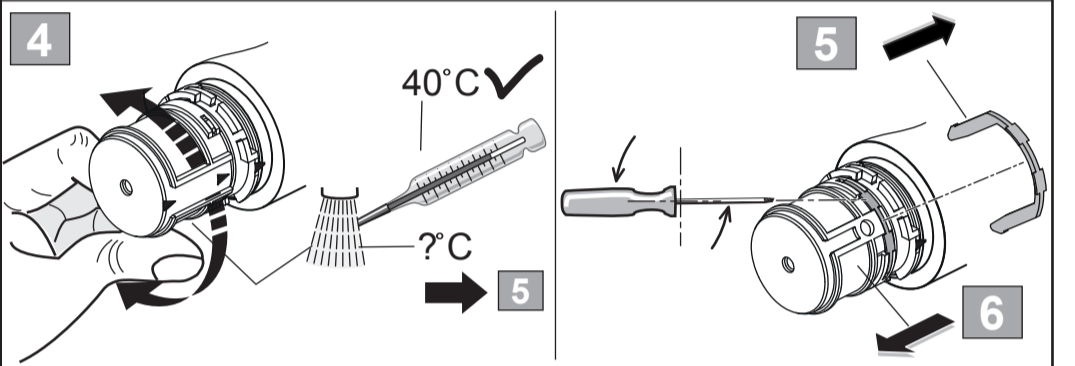

**VENLO**

**EASY**  
A 5540 ..

0518 / A 866 299  
 (+ A 865 792)  
 Made in Germany

Ideal Standard International NV  
 Corporate Village - Gent Building  
 Da Vincilaan 2  
 1935 Zaventem  
 Belgium

www.idealstandardinternational.com