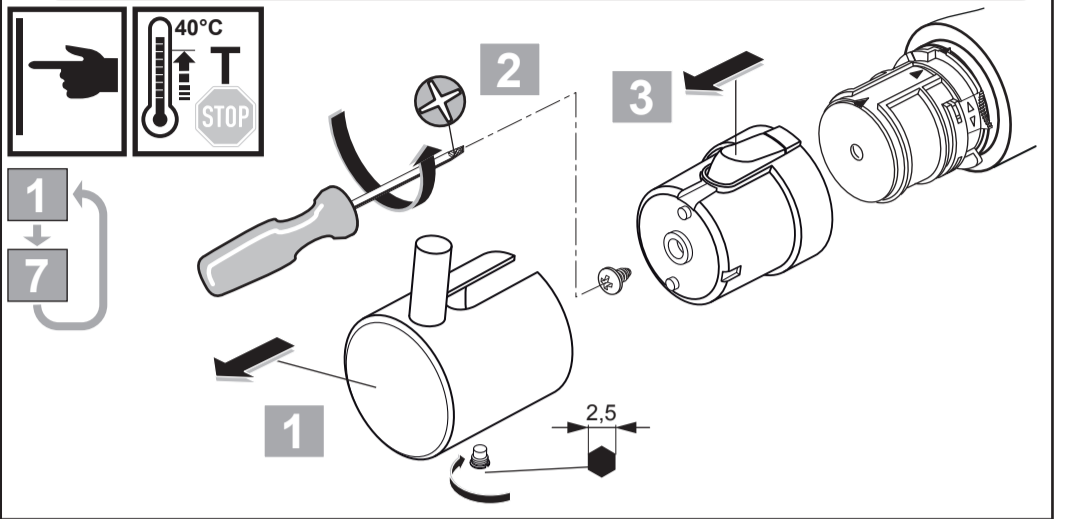

**VENLO**

**EASY**  
A 5540 ..

0518 / A 866 299  
 (+ A 865 792)  
 Made in Germany

Ideal Standard International NV  
 Corporate Village - Gent Building  
 Da Vincilaan 2  
 1935 Zaventem  
 Belgium

www.idealstandardinternational.com