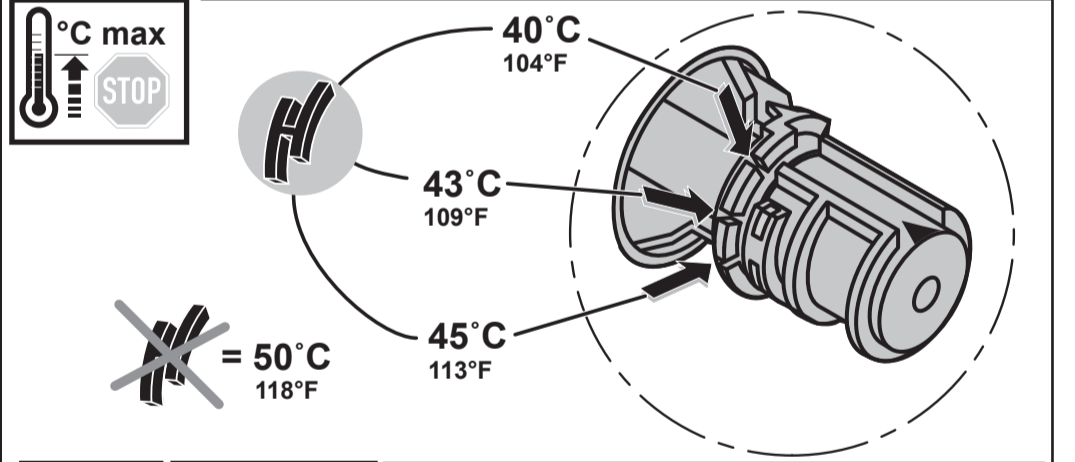

**VENLO**

**EASY**  
A 5540 ..

0518 / A 866 299  
 (+ A 865 792)  
 Made in Germany

Ideal Standard International NV  
 Corporate Village - Gent Building  
 Da Vincilaan 2  
 1935 Zaventem  
 Belgium

www.idealstandardinternational.com