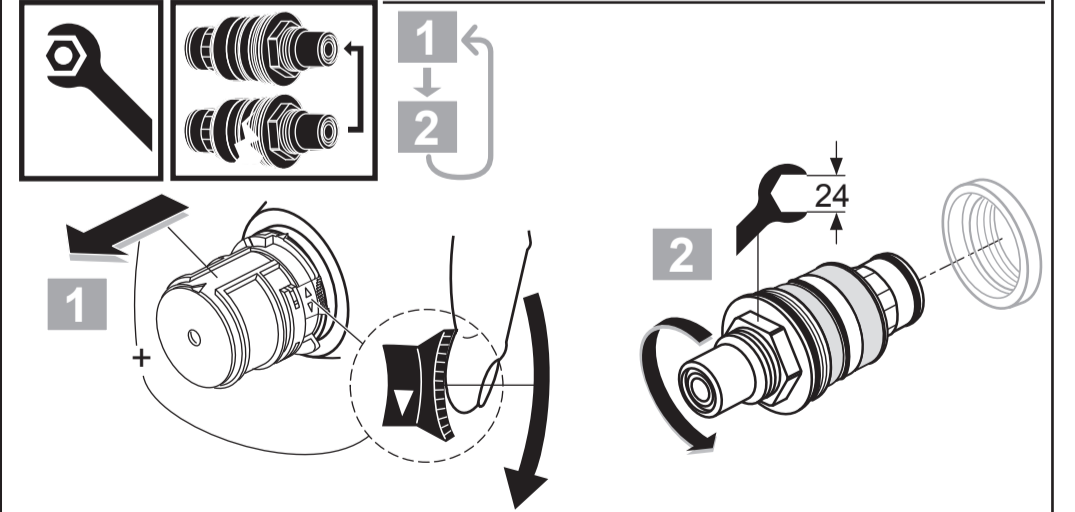

**VENLO**

**EASY**  
A 5540 ..

0518 / A 866 299  
 (+ A 865 792)  
 Made in Germany

Ideal Standard International NV  
 Corporate Village - Gent Building  
 Da Vincilaan 2  
 1935 Zaventem  
 Belgium

www.idealstandardinternational.com