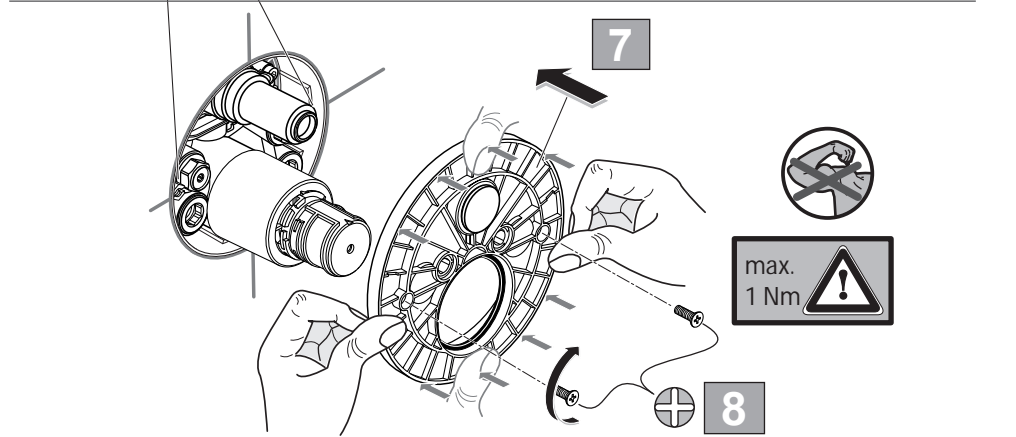

RETRO
A 5463 ..

JADO

0512 / A 866 245
 (+ A 865 613)
 Made in Germany

Ideal Standard International NV
 Corporate Village - Gent Building
 Da Vincilaan 2
 1935 Zaventem
 Belgium

www.idealstandardinternational.com