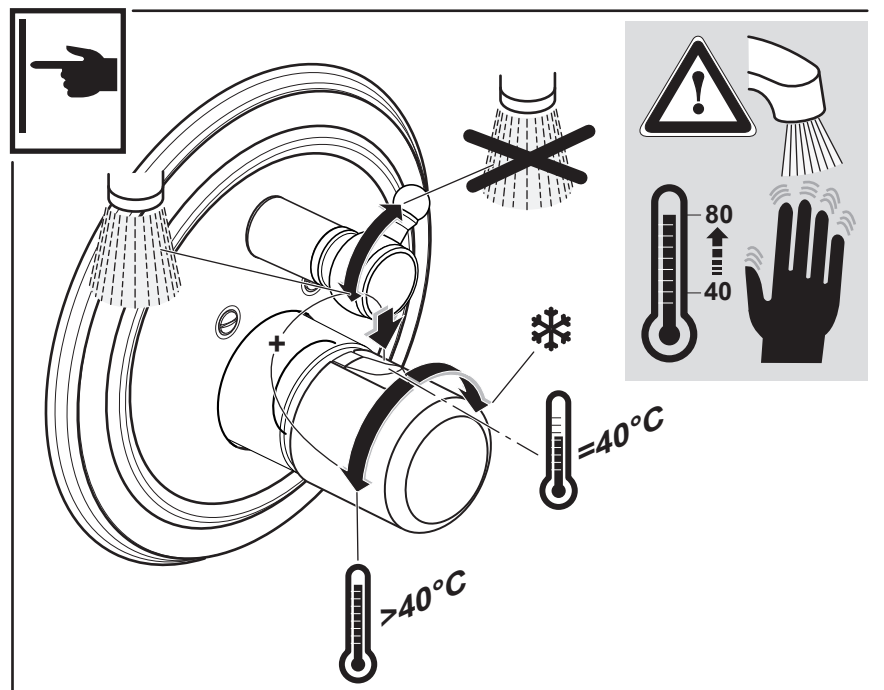

RETRO
A 5463 ..

JADO

0512 / A 866 245
 (+ A 865 613)
 Made in Germany

Ideal Standard International NV
 Corporate Village - Gent Building
 Da Vincilaan 2
 1935 Zaventem
 Belgium

www.idealstandardinternational.com