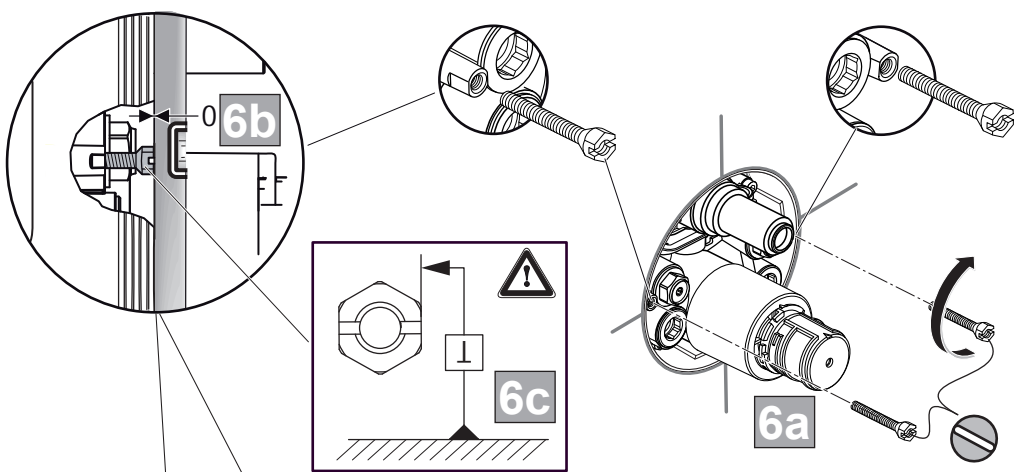

RETRO
A 5463 ..

JADO

0512 / A 866 245
 (+ A 865 613)
 Made in Germany

Ideal Standard International NV
 Corporate Village - Gent Building
 Da Vincilaan 2
 1935 Zaventem
 Belgium

www.idealstandardinternational.com