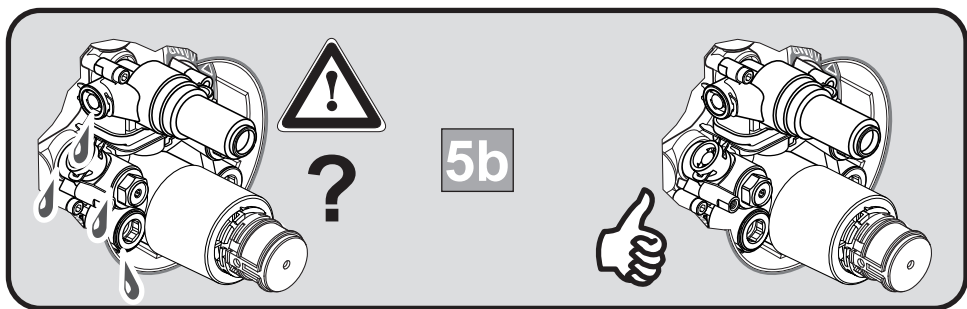

RETRO
A 5463 ..

JADO

0512 / A 866 245
 (+ A 865 613)
 Made in Germany

Ideal Standard International NV
 Corporate Village - Gent Building
 Da Vincilaan 2
 1935 Zaventem
 Belgium

www.idealstandardinternational.com