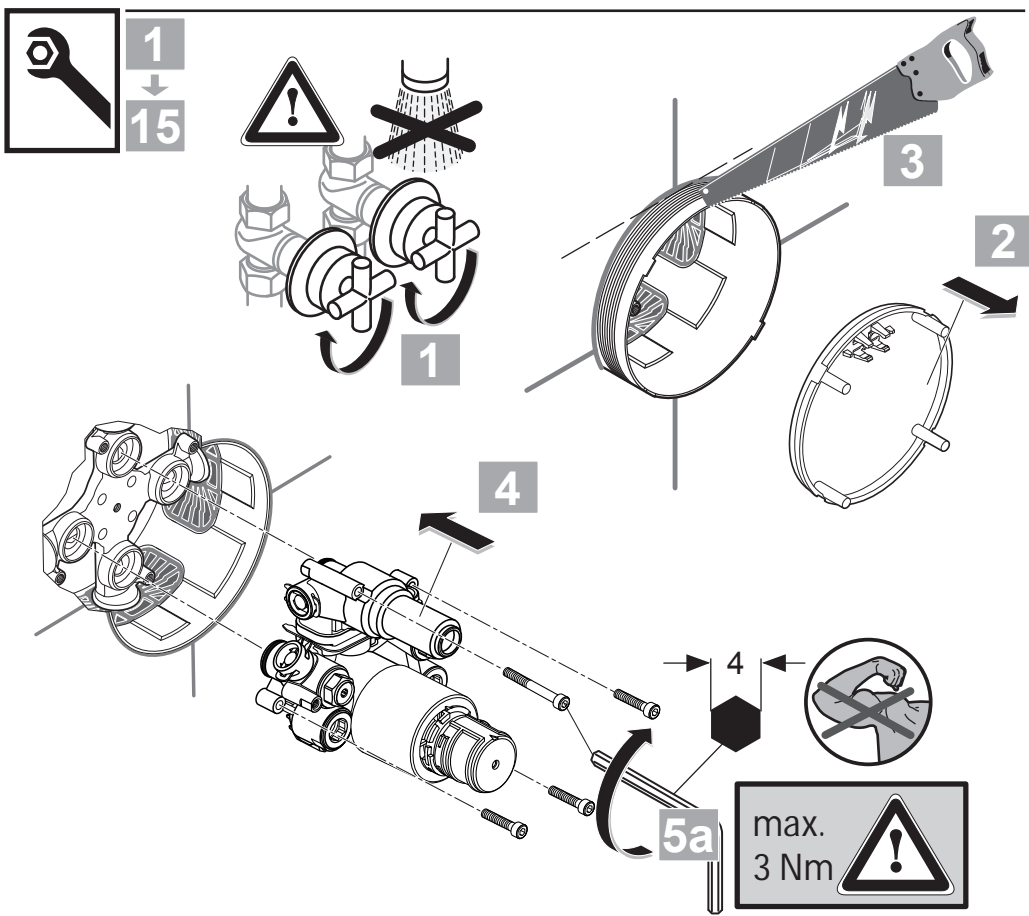

RETRO
A 5463 ..

JADO

0512 / A 866 245
 (+ A 865 613)
 Made in Germany

Ideal Standard International NV
 Corporate Village - Gent Building
 Da Vincilaan 2
 1935 Zaventem
 Belgium

www.idealstandardinternational.com