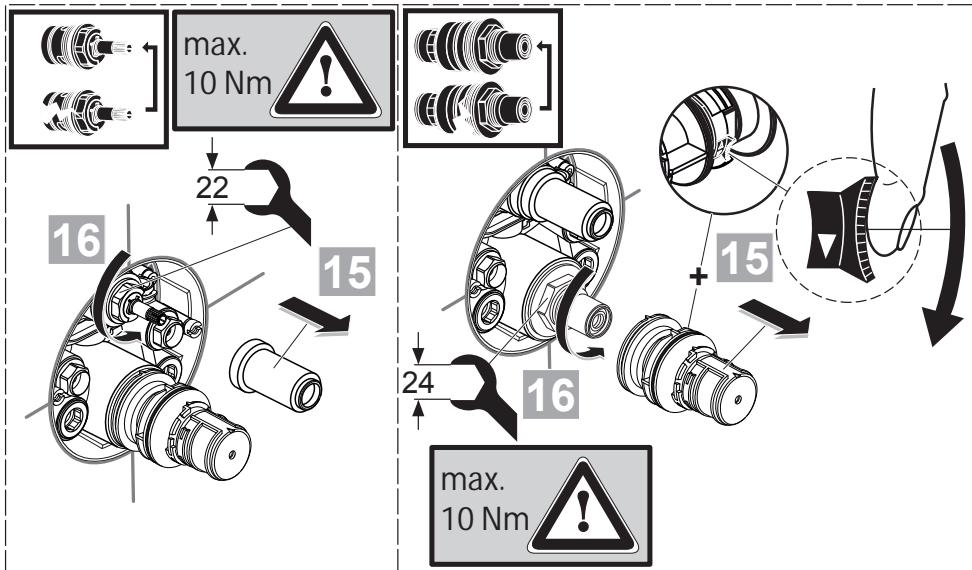

Ideal Standard International NV
Corporate Village - Gent Building
Da Vincilaan 2
1935 Zaventem
Belgium

www.idealstandardinternational.com