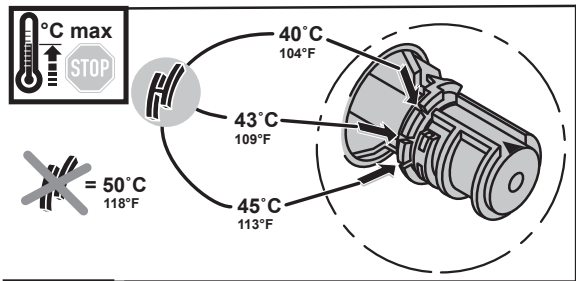

RETRO
A 5463 ..

JADO

0512 / A 866 245
(+ A 865 613)
Made in Germany