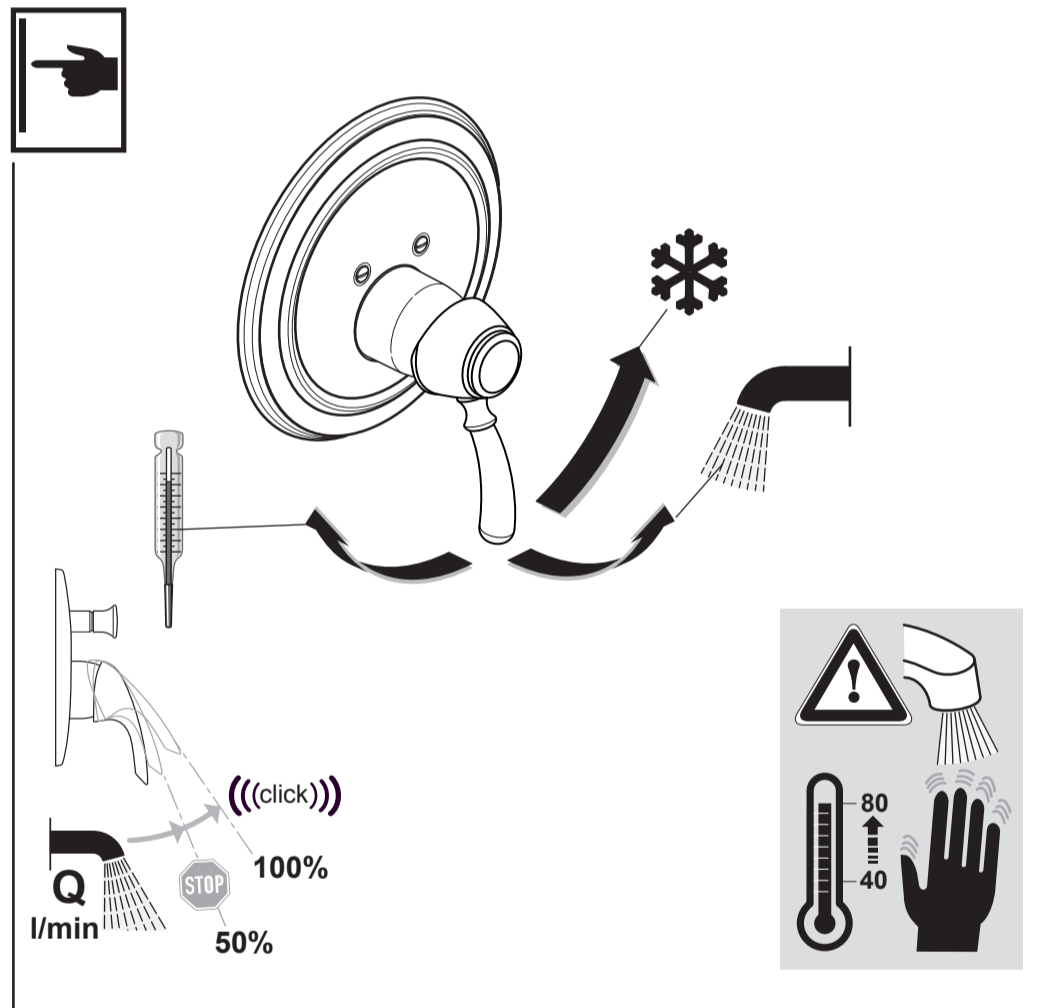

0,3 MPa 3 bar	50°C	16°C	0	1	2	3	4	5	6	7	8	9	
			°C	°C	°C	°C	°C	°C	°C	°C	°C	°C	°C
	65°C	16°C	49,5	49,5	48	46	42,5	41	37	33,5	31	28	
	81°C	16°C	81	81	78,5	73	69	63,5	56	49	42,5	36	

P	bar	MAX. 10	5	Q (3 bar)
	0,5		1	
T	°C	MAX. 80	65	l/min
			55	25