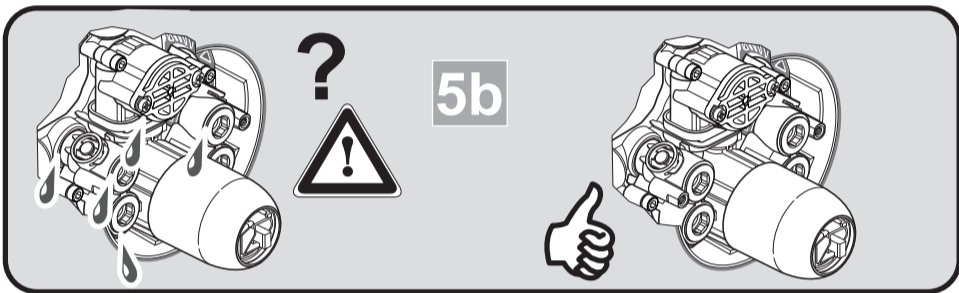

0,3 MPa 3 bar	50°C	16°C	0	1	2	3	4	5	6	7	8	9	
			°C	°C	°C	°C	°C	°C	°C	°C	°C	°C	°C
	65°C	16°C	49,5	49,5	48	46	42,5	41	37	33,5	31	28	
	81°C	16°C	81	81	78,5	73	69	63,5	56	49	42,5	36	

P	bar	MAX. 10	5	Q (3 bar)
	0,5		1	
T	°C	MAX. 80	65	l/min
			55	25