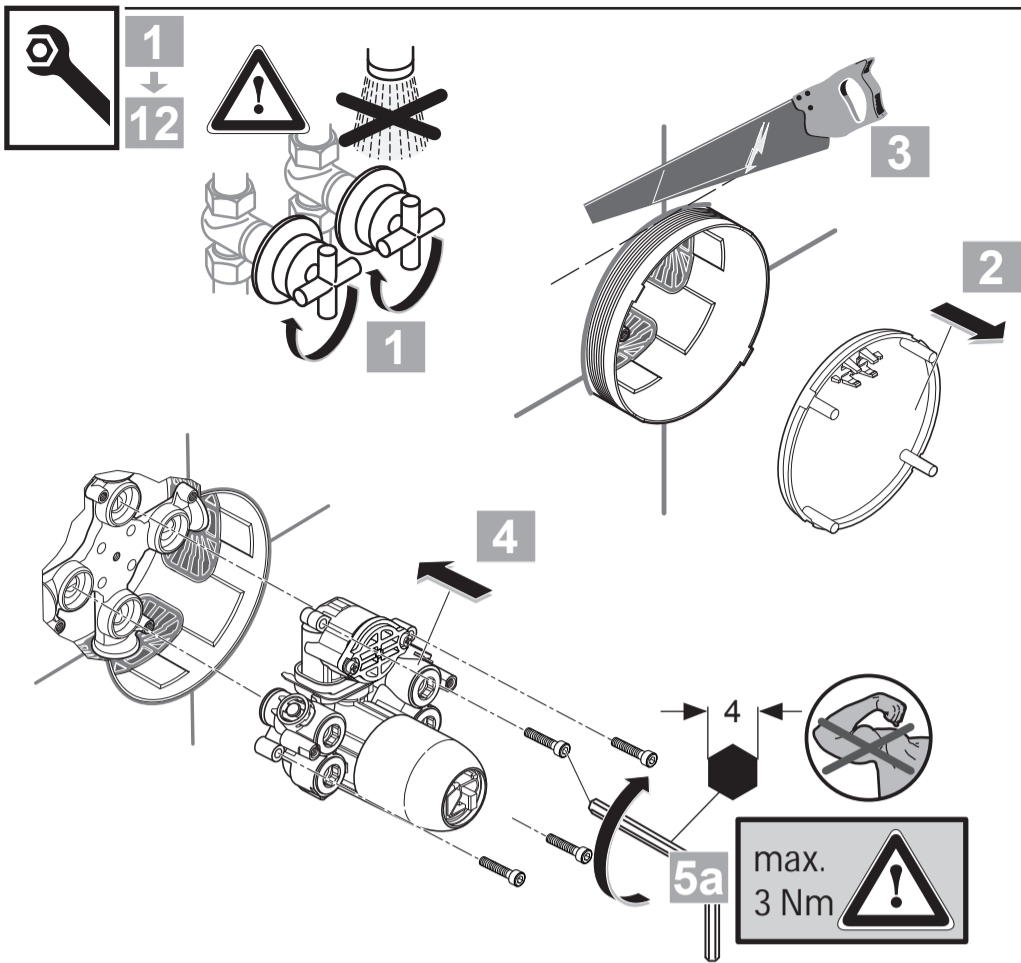

JADO

RETRO
A 5460 ..

0416 / A 866 244
 (+ A 865 613)
 Made in Germany

Ideal Standard International NV
 Corporate Village - Gent Building
 Da Vincilaan 2
 1935 Zaventem
 Belgium

www.idealstandardinternational.com