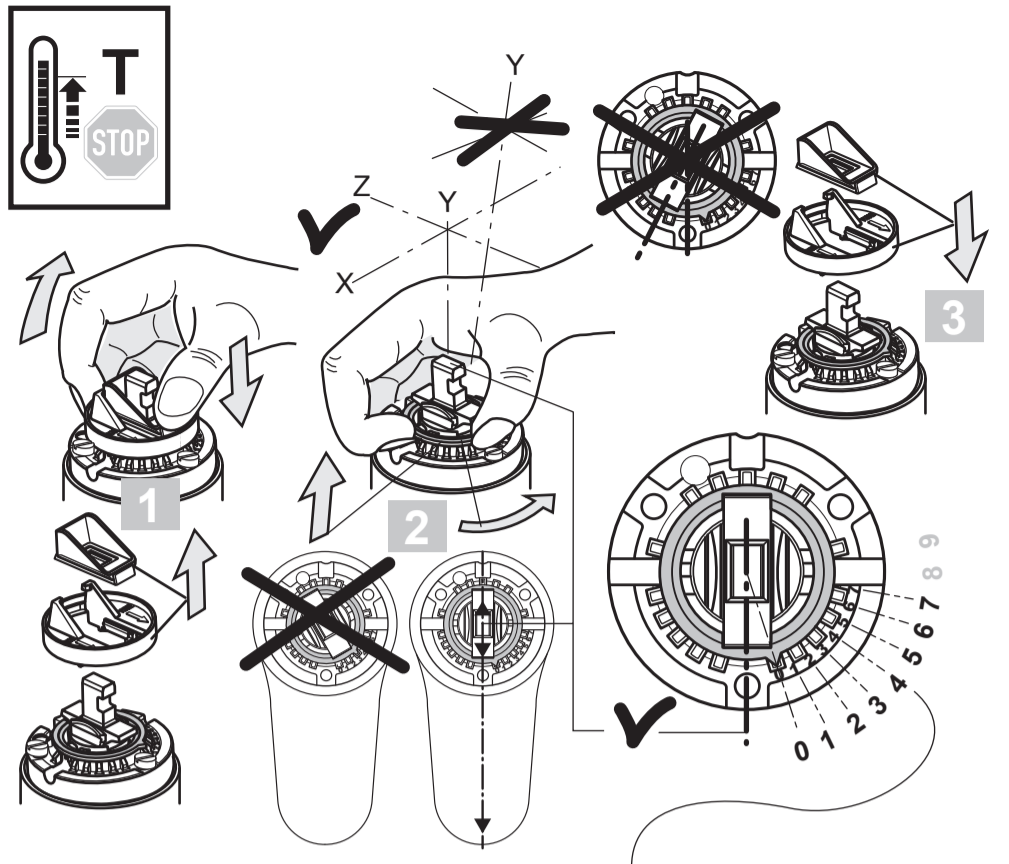

JADO

RETRO
A 5460 ..

0416 / A 866 244
 (+ A 865 613)
 Made in Germany

Ideal Standard International NV
 Corporate Village - Gent Building
 Da Vincilaan 2
 1935 Zaventem
 Belgium

www.idealstandardinternational.com