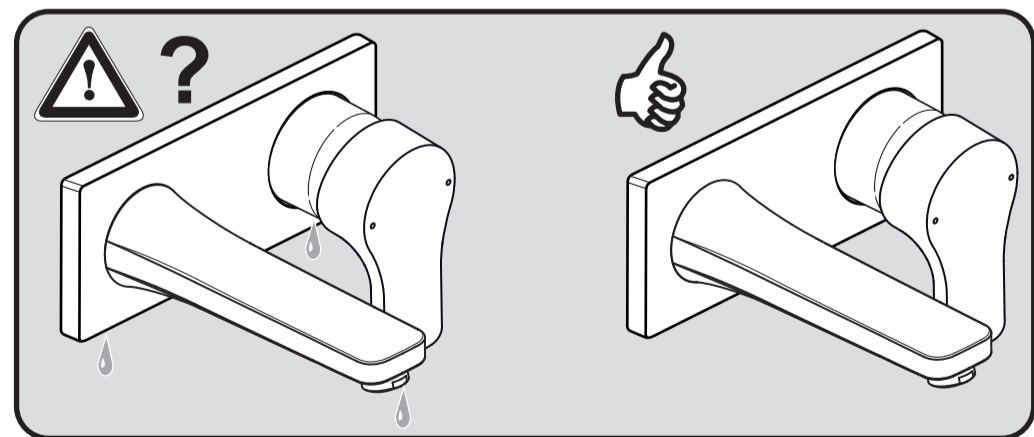

**ATTITUDE**  
**A 5120 ..**

0116 / A 866 676  
 (+ A 865 612)  
 Made in Germany

Ideal Standard International NV  
 Corporate Village - Gent Building  
 Da Vincilaan 2  
 1935 Zaventem  
 Belgium

[www.idealstandardinternational.com](http://www.idealstandardinternational.com)