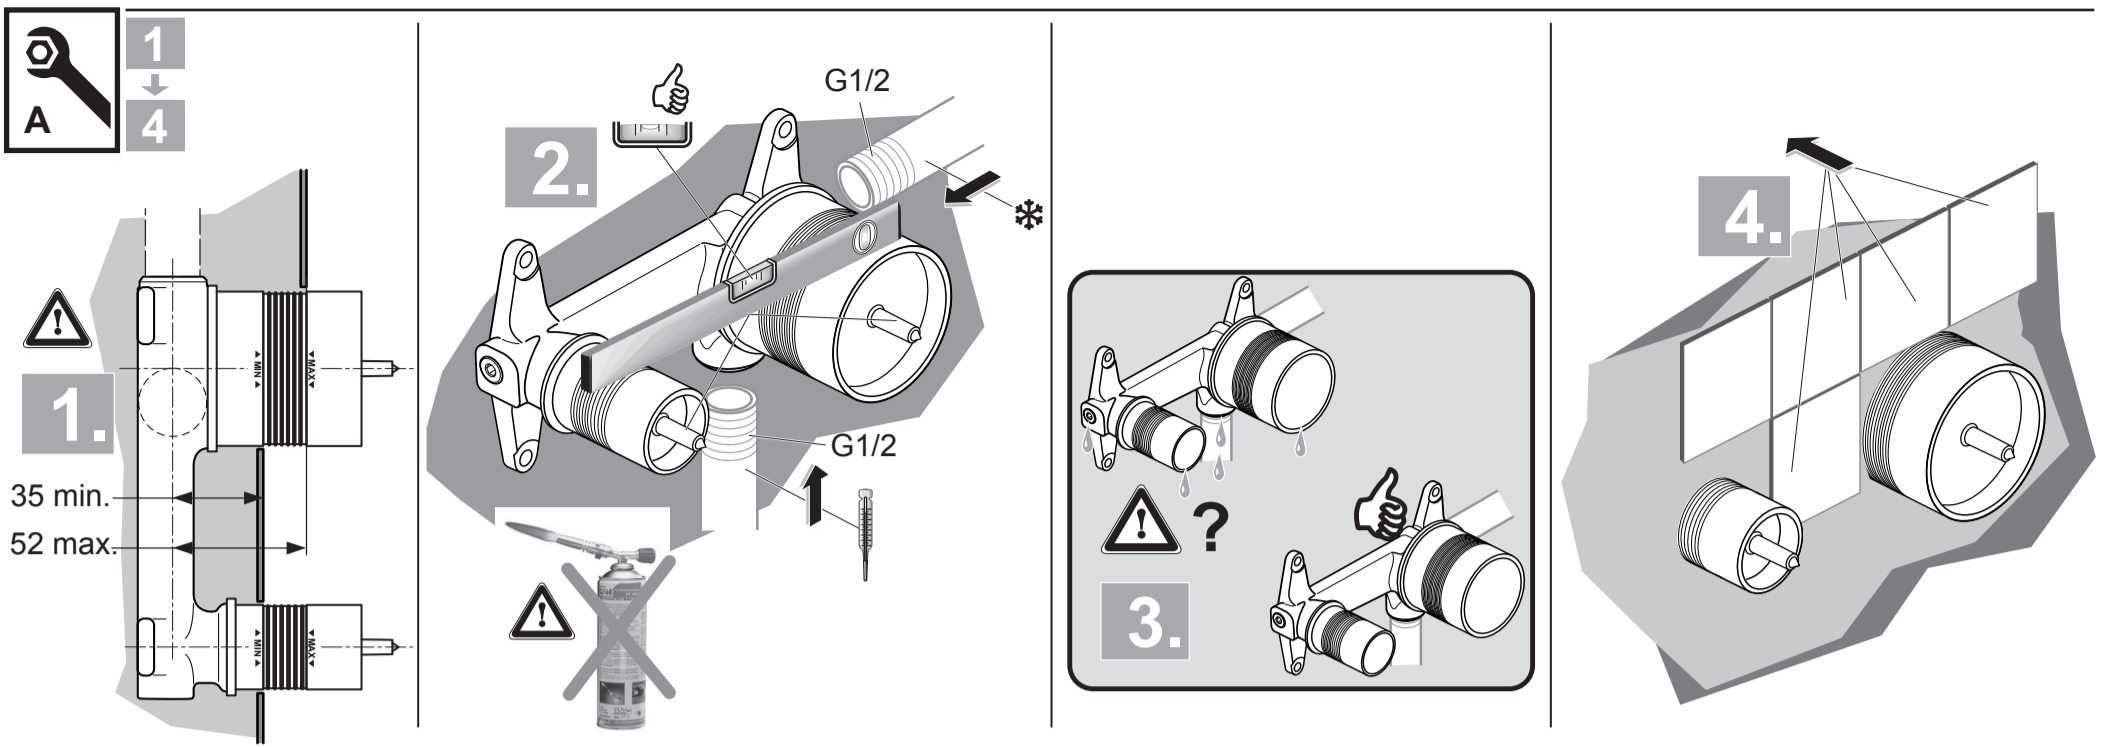

**ATTITUDE**  
**A 5120 ..**

0116 / A 866 676  
 (+ A 865 612)  
 Made in Germany

Ideal Standard International NV  
 Corporate Village - Gent Building  
 Da Vincilaan 2  
 1935 Zaventem  
 Belgium

[www.idealstandardinternational.com](http://www.idealstandardinternational.com)