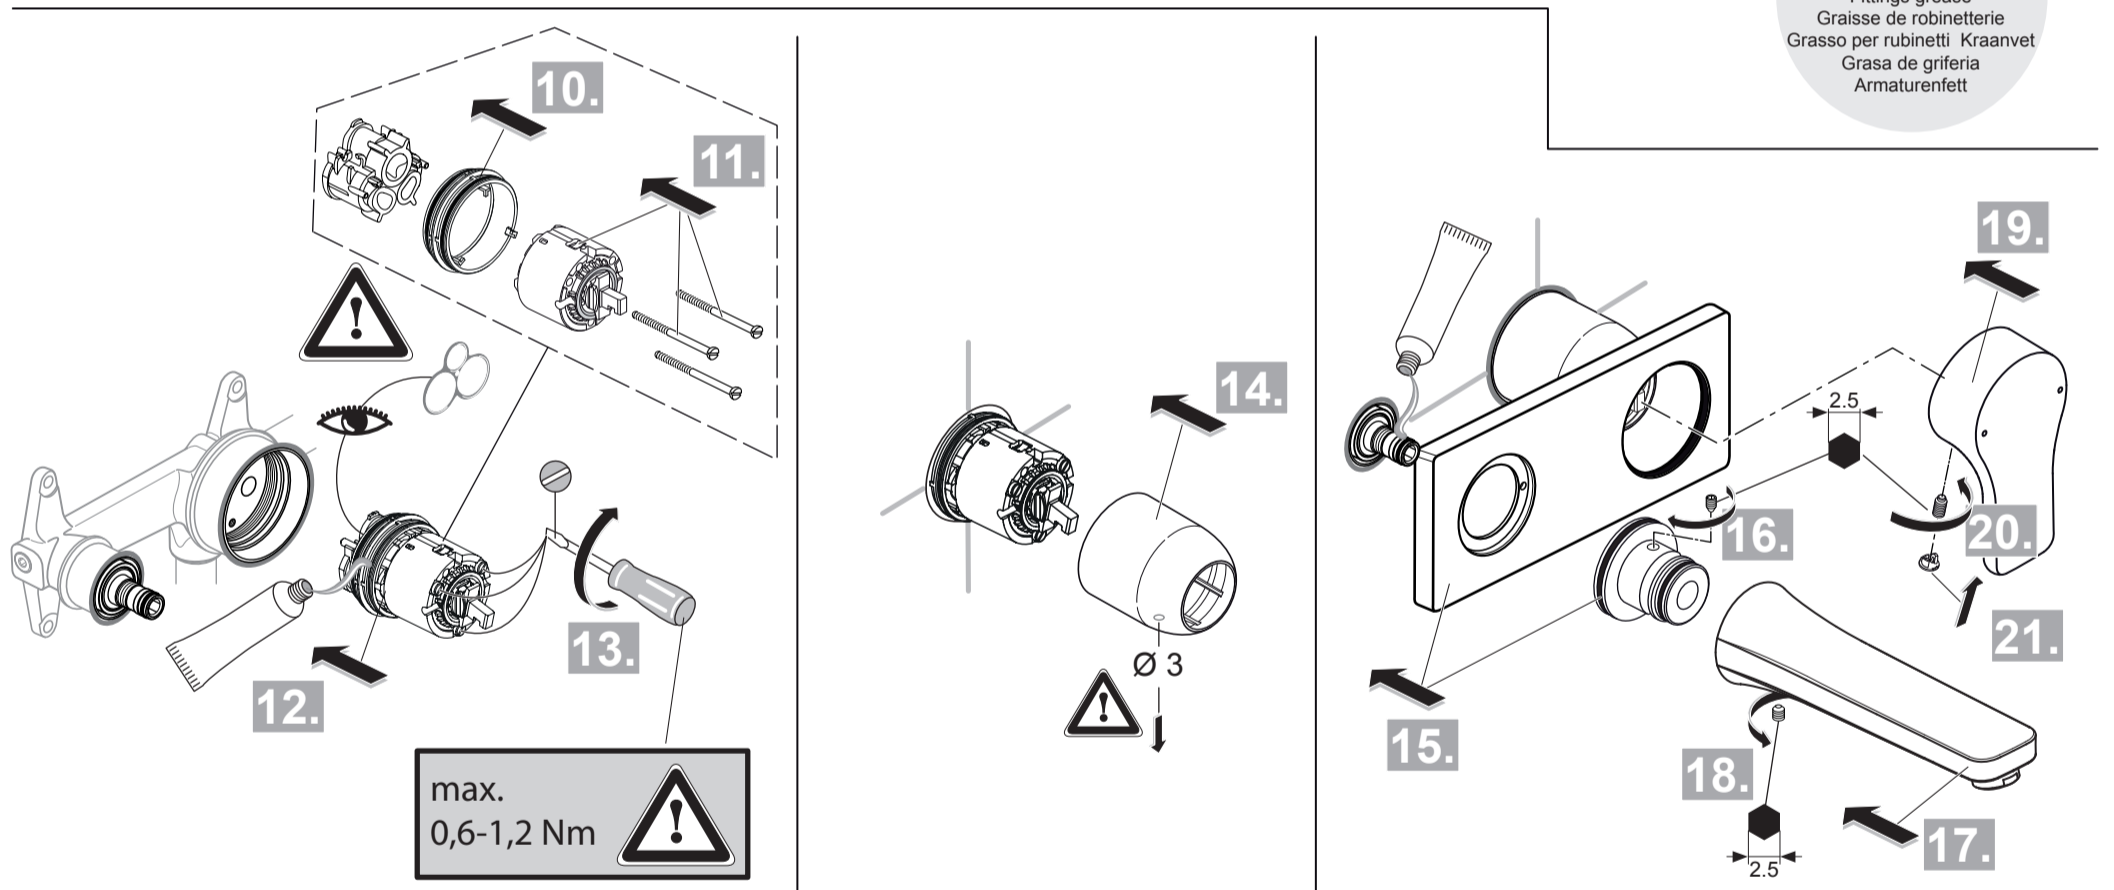

**ATTITUDE**  
**A 5120 ..**

0116 / A 866 676  
 (+ A 865 612)  
 Made in Germany

Ideal Standard International NV  
 Corporate Village - Gent Building  
 Da Vincilaan 2  
 1935 Zaventem  
 Belgium

[www.idealstandardinternational.com](http://www.idealstandardinternational.com)