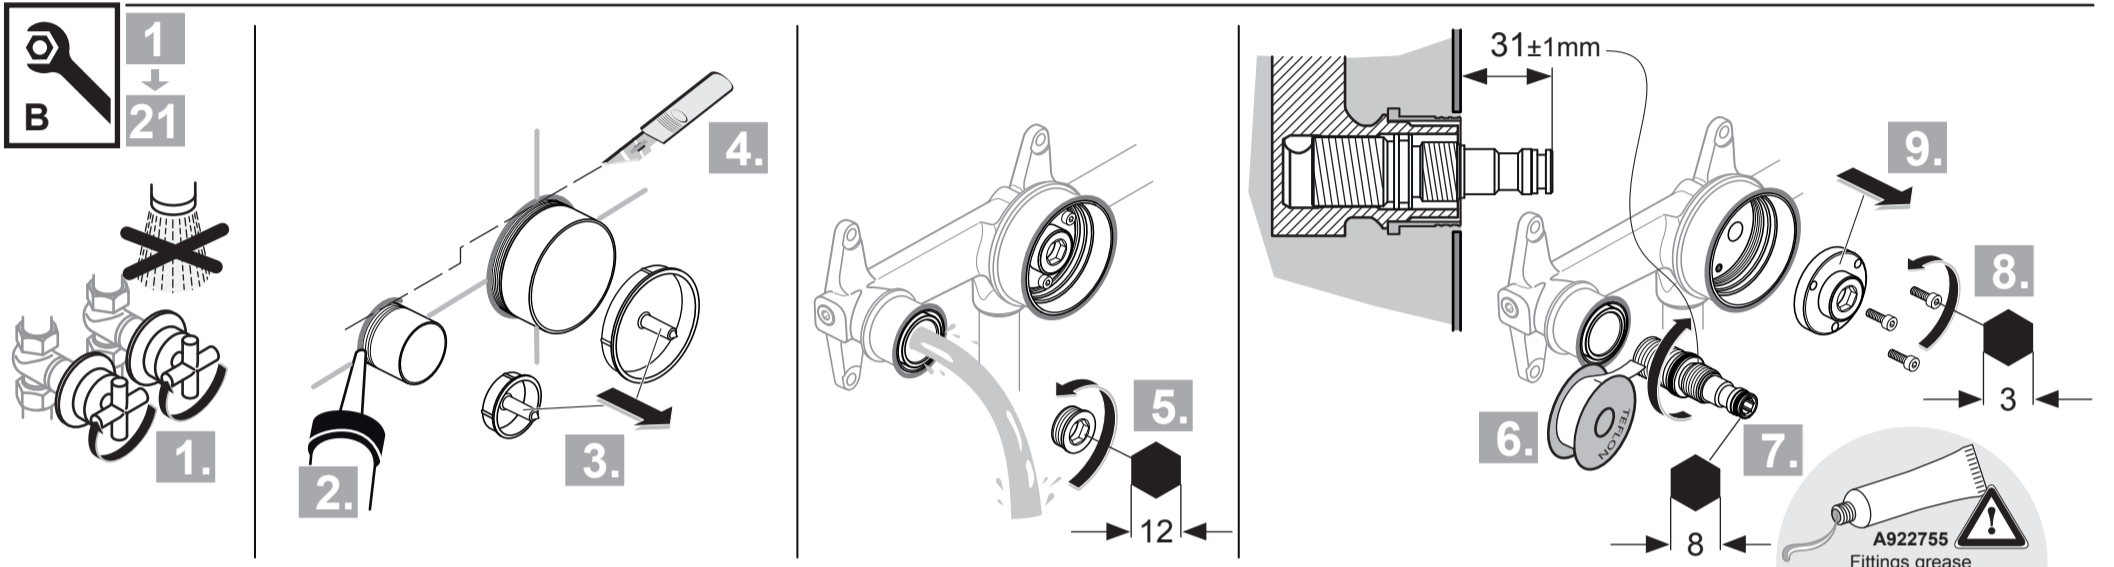

**ATTITUDE**  
**A 5120 ..**

0116 / A 866 676  
 (+ A 865 612)  
 Made in Germany

Ideal Standard International NV  
 Corporate Village - Gent Building  
 Da Vincilaan 2  
 1935 Zaventem  
 Belgium

[www.idealstandardinternational.com](http://www.idealstandardinternational.com)