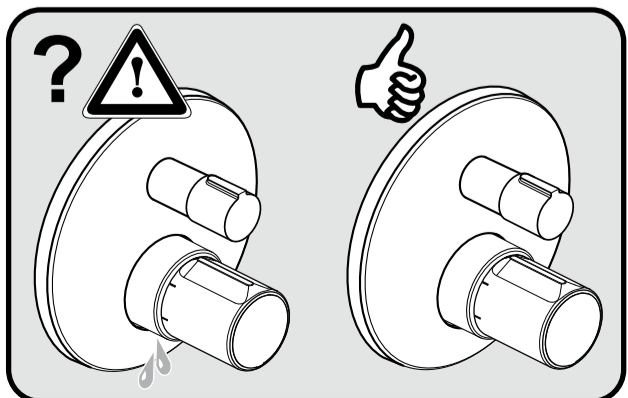

XX = AA, AD...

**MELANGE**  
A 4891 ..

1209 / A 866 151  
 (+ A 865 612)  
 Made in Germany

Ideal Standard  
 Roentgenstrasse 9  
 54516 Wittlich  
 Germany

	<b>P</b>	bar		MAX. 10		5		<b>Q</b> (3 bar)
	<b>T</b>	°C		MAX. 80		65		l/min
						40		30