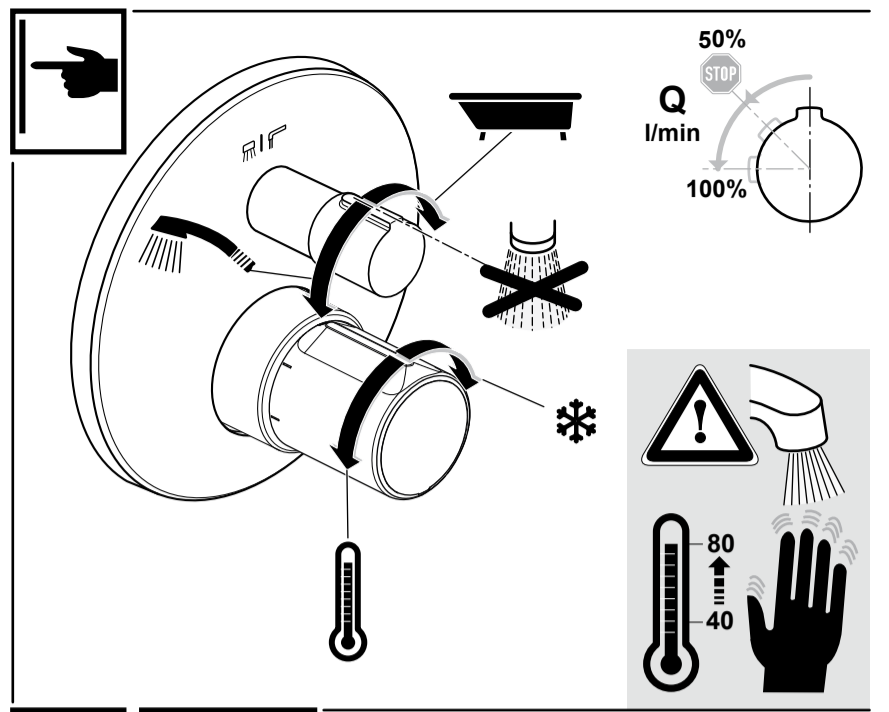

XX = AA, AD...

**MELANGE**  
A 4891 ..

1209 / A 866 151  
 (+ A 865 612)  
 Made in Germany

Ideal Standard  
 Roentgenstrasse 9  
 54516 Wittlich  
 Germany

	<b>P</b>	bar		MAX. 10		5		<b>Q</b> (3 bar)
	<b>T</b>	°C		MAX. 80		65		l/min
						40		30