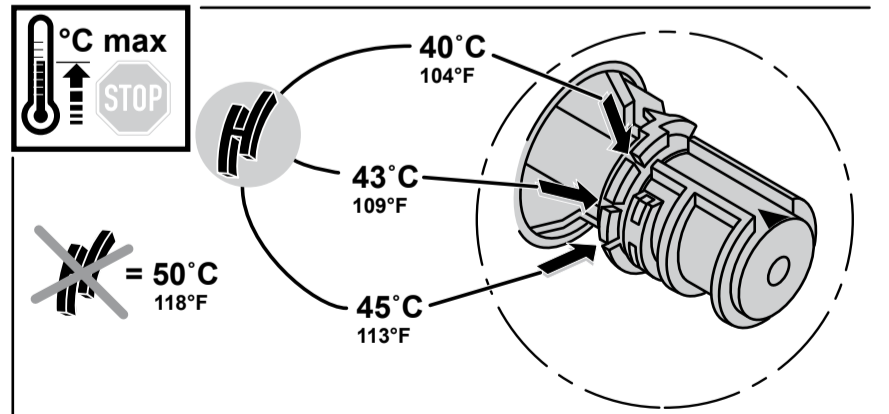

XX = AA, AD...

**MELANGE**  
A 4891 ..

1209 / A 866 151  
 (+ A 865 612)  
 Made in Germany

Ideal Standard  
 Roentgenstrasse 9  
 54516 Wittlich  
 Germany

	<b>P</b>	bar		MAX. 10		5		<b>Q</b> (3 bar)
	<b>T</b>	°C		MAX. 80		65		l/min
						40		30