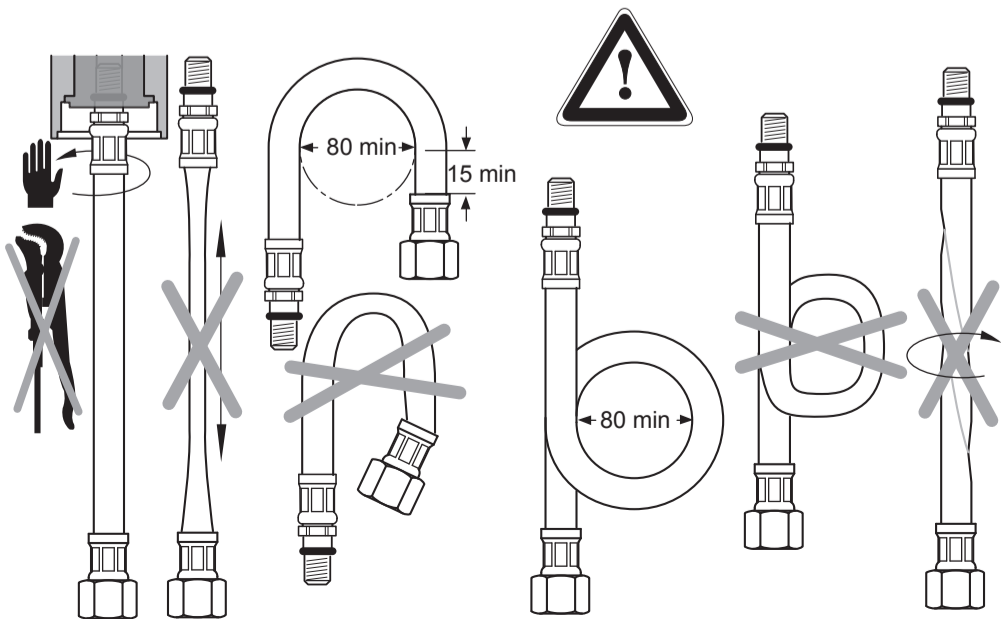

ATTITUDE
 A 4753 .. A 4761 ..

0116 / A 866 005
 (+ A 865 612)
 Made in Germany

A 4753

A 4761

Ideal Standard International NV
 Corporate Village - Gent Building
 Da Vincilaan 2
 1935 Zaventem
 Belgium

www.idealstandardinternational.com