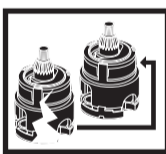

ATTITUDE
 A 4753 .. A 4761 ..

0116 / A 866 005
 (+ A 865 612)
 Made in Germany

A 4753

A 4761

Ideal Standard International NV
 Corporate Village - Gent Building
 Da Vincilaan 2
 1935 Zaventem
 Belgium

www.idealstandardinternational.com