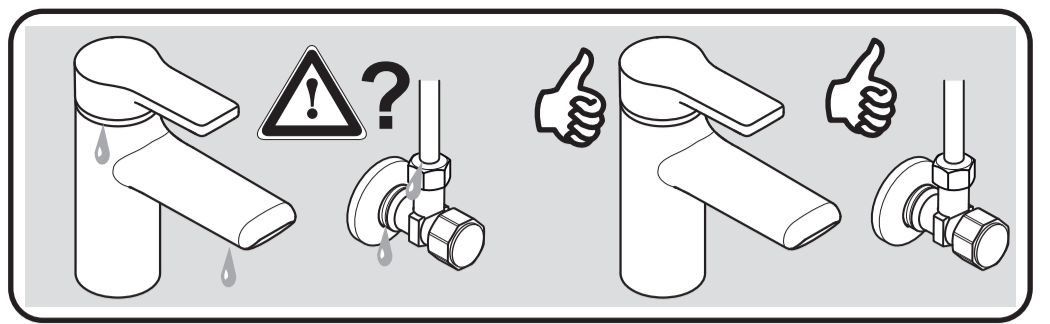

ATTITUDE
 A 4753 .. A 4761 ..

0116 / A 866 005
 (+ A 865 612)
 Made in Germany

A 4753

A 4761

Ideal Standard International NV
 Corporate Village - Gent Building
 Da Vincilaan 2
 1935 Zaventem
 Belgium

www.idealstandardinternational.com