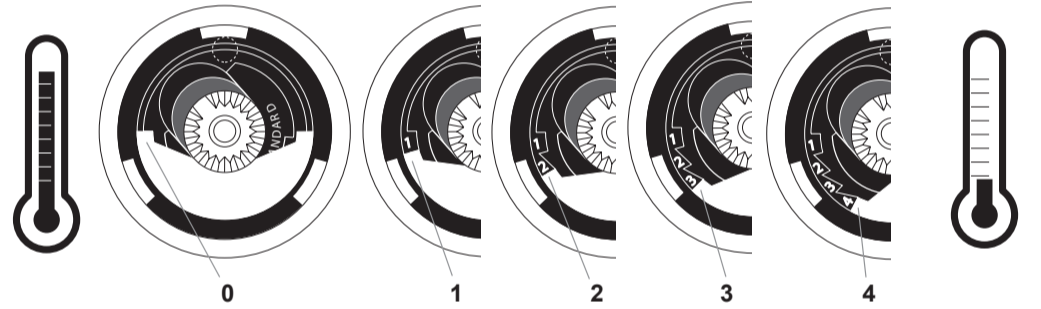

ATTITUDE
 A 4753 .. A 4761 ..

0116 / A 866 005
 (+ A 865 612)
 Made in Germany

A 4753

A 4761

Ideal Standard International NV
 Corporate Village - Gent Building
 Da Vincilaan 2
 1935 Zaventem
 Belgium

www.idealstandardinternational.com