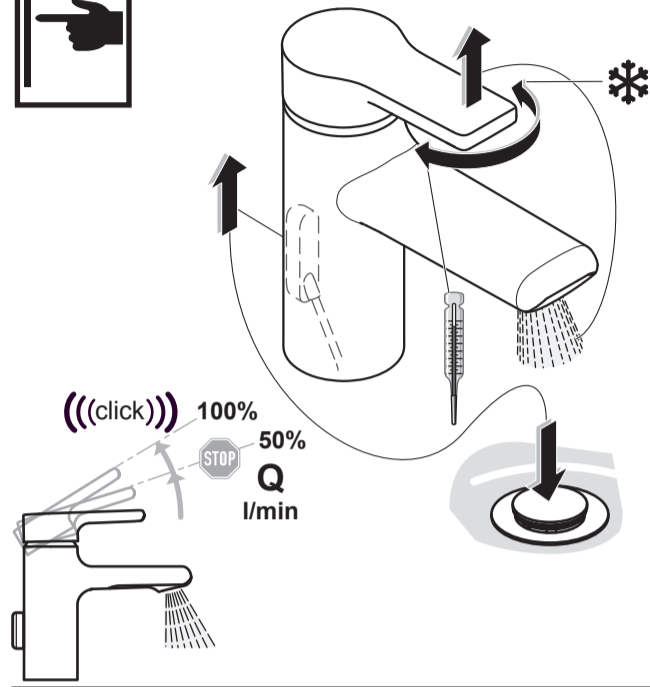

ATTITUDE
 A 4753 .. A 4761 ..

0116 / A 866 005
 (+ A 865 612)
 Made in Germany

A 4753

A 4761

Ideal Standard International NV
 Corporate Village - Gent Building
 Da Vincilaan 2
 1935 Zaventem
 Belgium

www.idealstandardinternational.com