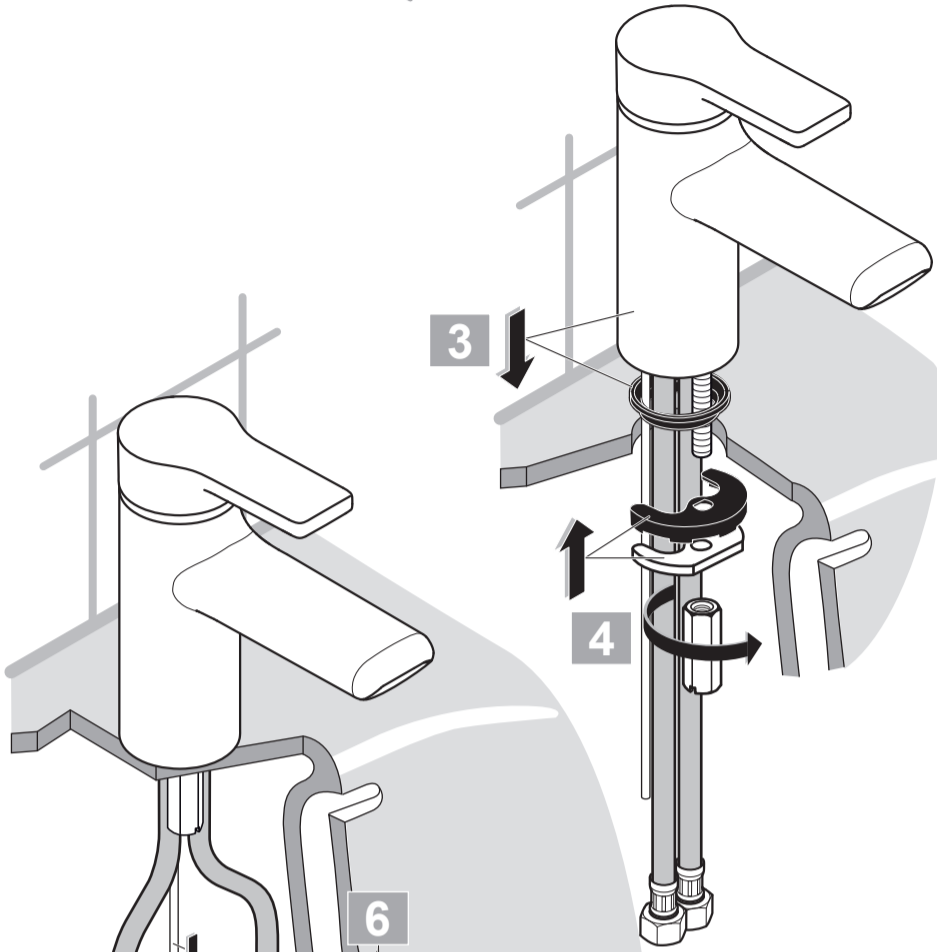

ATTITUDE
 A 4753 .. A 4761 ..

0116 / A 866 005
 (+ A 865 612)
 Made in Germany

A 4753

A 4761

Ideal Standard International NV
 Corporate Village - Gent Building
 Da Vincilaan 2
 1935 Zaventem
 Belgium

www.idealstandardinternational.com