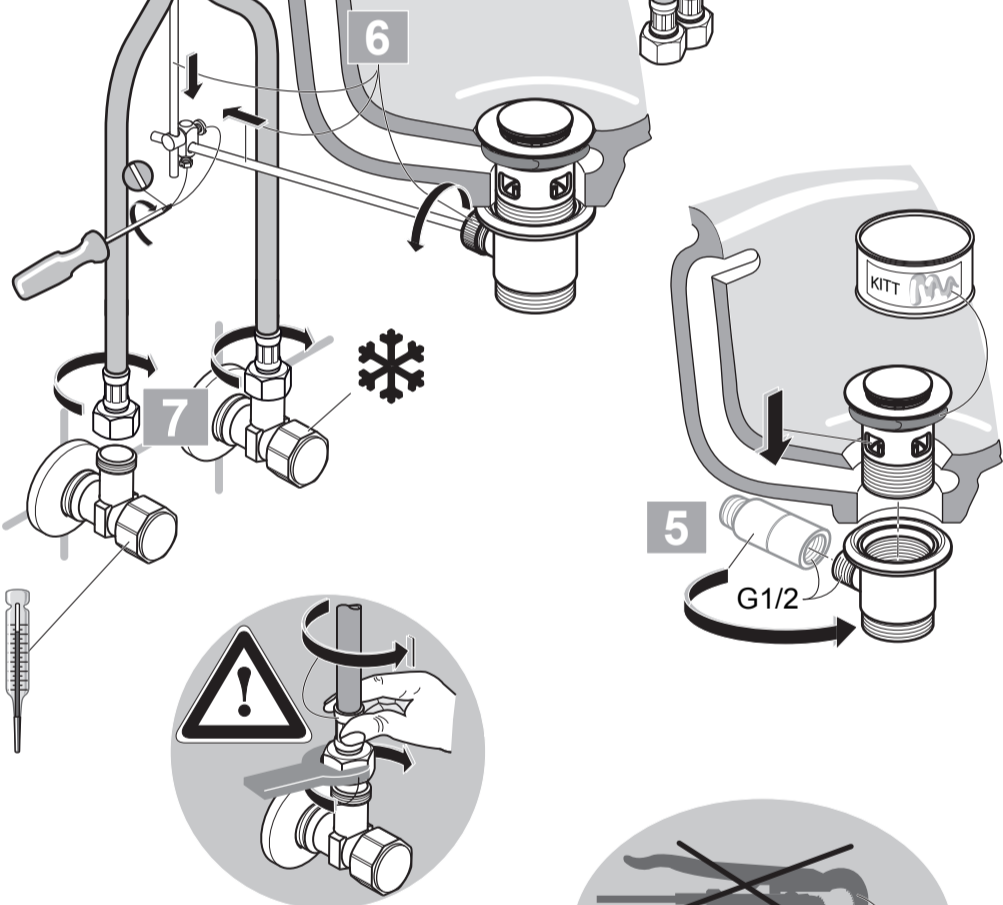

ATTITUDE
 A 4753 .. A 4761 ..

0116 / A 866 005
 (+ A 865 612)
 Made in Germany

A 4753

A 4761

Ideal Standard International NV
 Corporate Village - Gent Building
 Da Vincilaan 2
 1935 Zaventem
 Belgium

www.idealstandardinternational.com