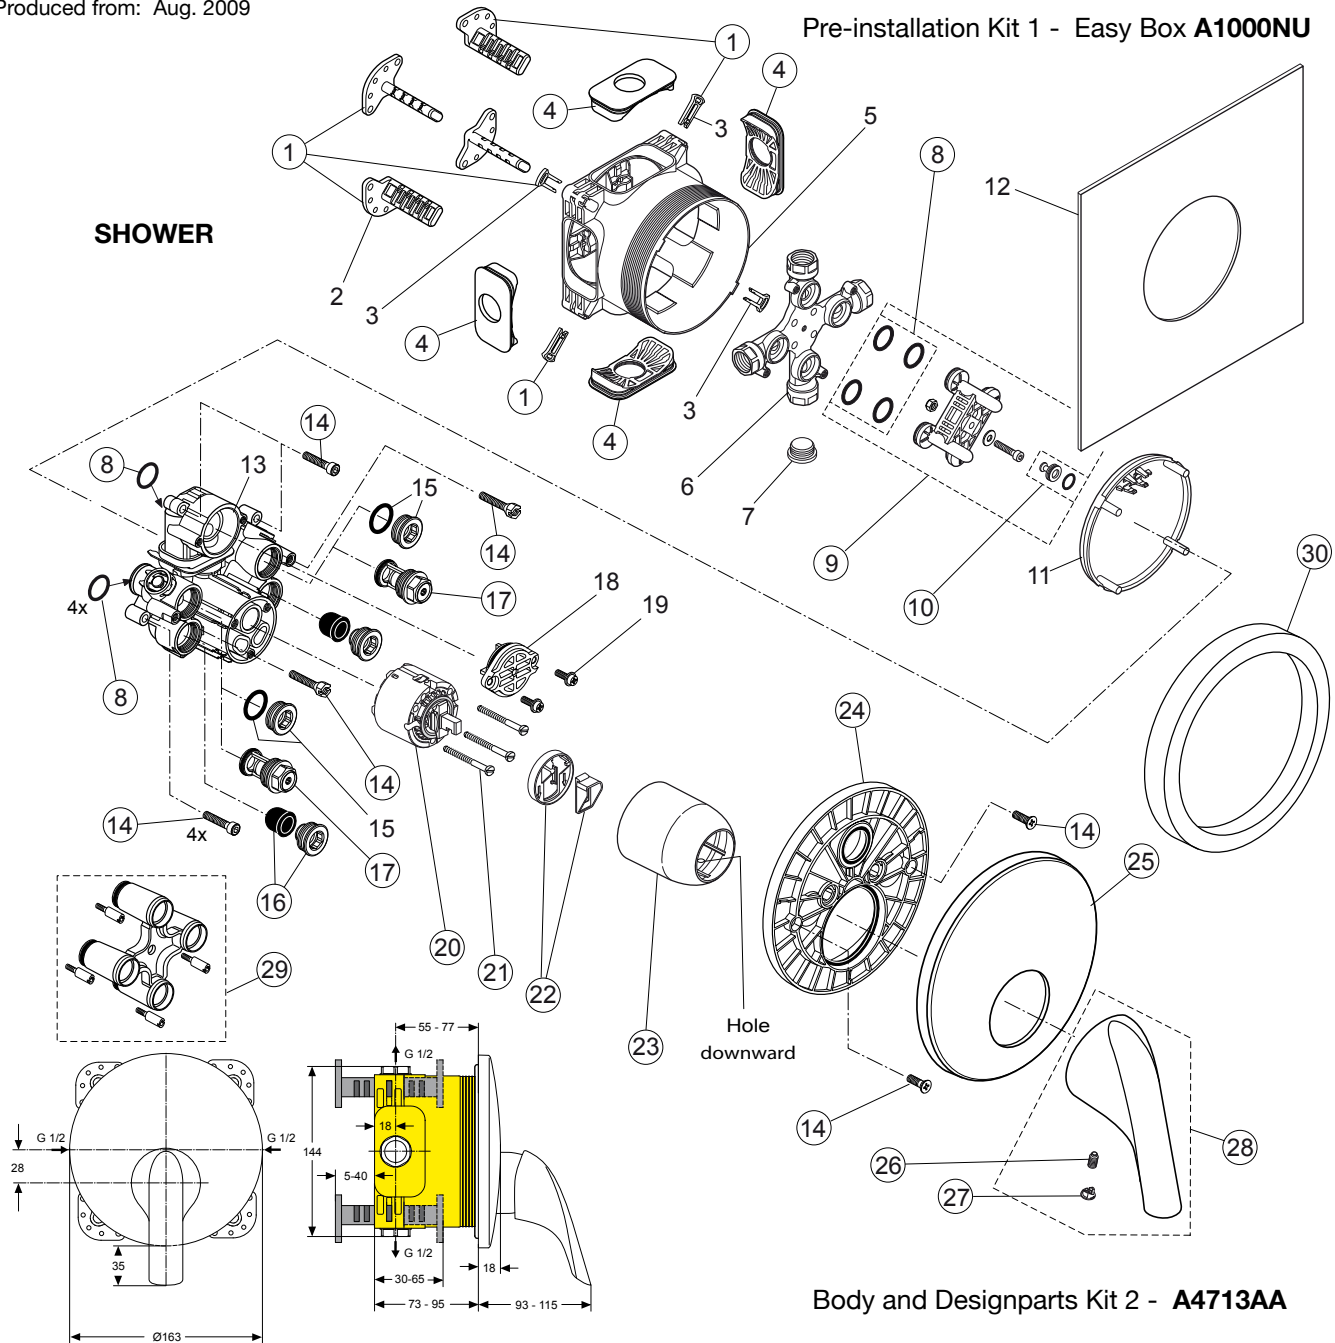

Produced from: Aug. 2009

Replace XX with the appropriate finish code  
chrome = AA,

Example spare part order:  
A 960 893 AA in chrome

Pos.	Description	Part-Number	Qty.	Pos.	Description	Part-Number	Qty.
1	Installation depth adjustment with clips	A 963 131 NU	1 Set	16	Low noise insert	A 960 891 NU	1 pcs
2	Depth adjustment device			17	Stop valve	A 960 706 NU	2 pcs
3	Adjustment lock ( contained in pos. 1 )			18	Front cover with o-ring		
4	Side sealing	A 963 132 NU	1 Set	19	Screw M4x12		
5	Built-in box			20	Cartridge with pos.22	A 960 500 NU	1 pcs
6	Multi-way body			21	Cylindrical screw M4x41,7	A 963 335 NU	3 pcs
7	Plug G1/2			22	ECO-kit	A 860 700 NU	1 Set
8	O-ring Ø 17 x 2,5	A 963 143 NU	1 Set	23	Cover / Cap for cartridge	A 960 893 XX	1 pcs
9	Flushing device with Screw, washer + sealing set	A 963 146 NU	1 Set	24	Escutcheon holder compl.	A 960 895 NU	1 Set
10	Plug with o-ring Ø 12x1,5	A 963 147 NU	1 pcs	25	Escutcheon / Shr curved	A 962 390 XX	1 pcs
11	Cover for built-in box			26	Thread pin M5x10 DIN915	A 963 309 NU	1 pcs
12	Sealing fleece			27	Cap red/blue for handle	A 963 054 NU	1 pcs
13	Body Single lever			28	Lever compl. with Logo ISI	B 960 656 XX	1 pcs
14	Screw set complete	A 960 890 NU	1 Set	29	Extension kit 20mm	A 960 704 NU	1 Set
15	Plug with o-ring				Extension kit 40mm	A 962 476 NU	1 Set
				30	Distance frame 20mm	A 960 705 XX	1 pcs

Ceraplan new