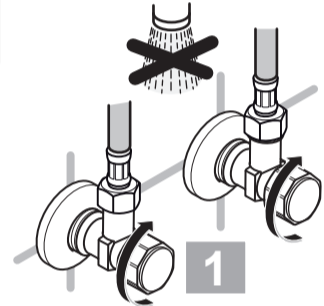

JADO

GLANCE COMPACT
 A 4587 .. A 4588 ..

0216 / A 866 034
 (+ A 865 613)
 Made in Germany

Ideal Standard International NV
 Corporate Village - Gent Building
 Da Vincilaan 2
 1935 Zaventem
 Belgium

www.idealstandardinternational.com