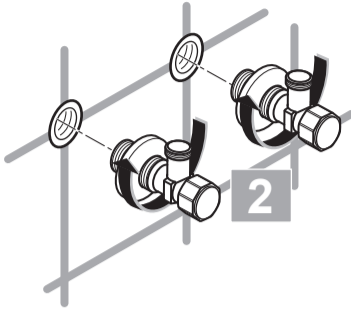

JADO

GLANCE COMPACT
 A 4587 .. A 4588 ..

0216 / A 866 034
 (+ A 865 613)
 Made in Germany

Ideal Standard International NV
 Corporate Village - Gent Building
 Da Vincilaan 2
 1935 Zaventem
 Belgium

www.idealstandardinternational.com