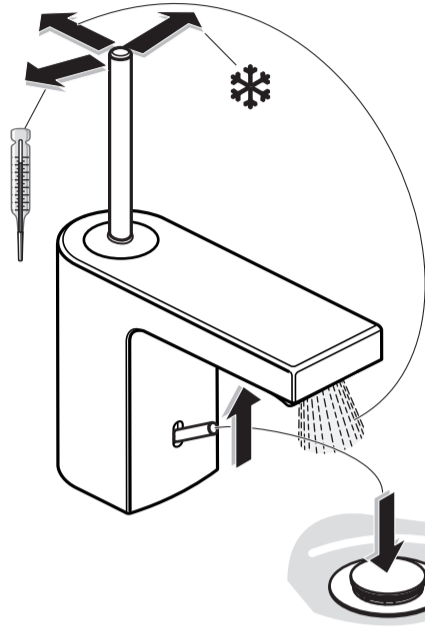

JADO

GLANCE COMPACT
 A 4587 .. A 4588 ..

0216 / A 866 034
 (+ A 865 613)
 Made in Germany

Ideal Standard International NV
 Corporate Village - Gent Building
 Da Vincilaan 2
 1935 Zaventem
 Belgium

www.idealstandardinternational.com