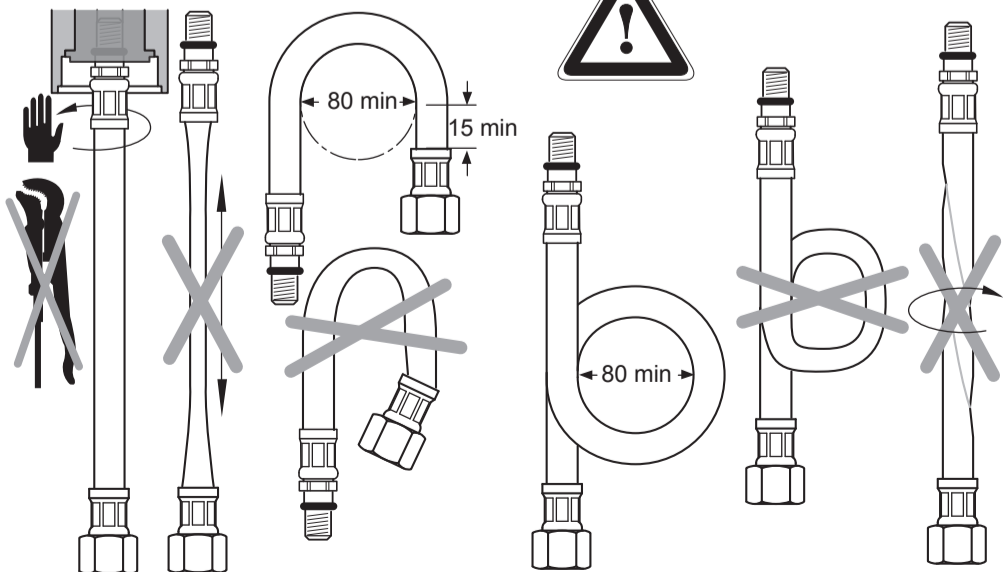

JADO

GLANCE COMPACT
 A 4587 .. A 4588 ..

0216 / A 866 034
 (+ A 865 613)
 Made in Germany

Ideal Standard International NV
 Corporate Village - Gent Building
 Da Vincilaan 2
 1935 Zaventem
 Belgium

www.idealstandardinternational.com