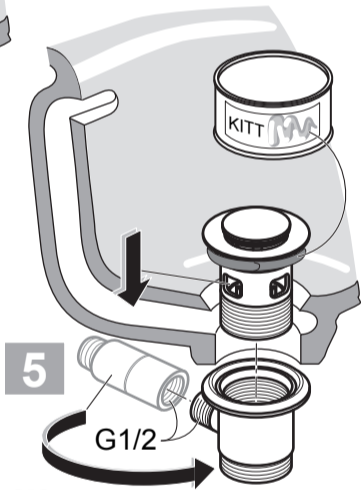

JADO

GLANCE COMPACT
 A 4587 .. A 4588 ..

0216 / A 866 034
 (+ A 865 613)
 Made in Germany

Ideal Standard International NV
 Corporate Village - Gent Building
 Da Vincilaan 2
 1935 Zaventem
 Belgium

www.idealstandardinternational.com