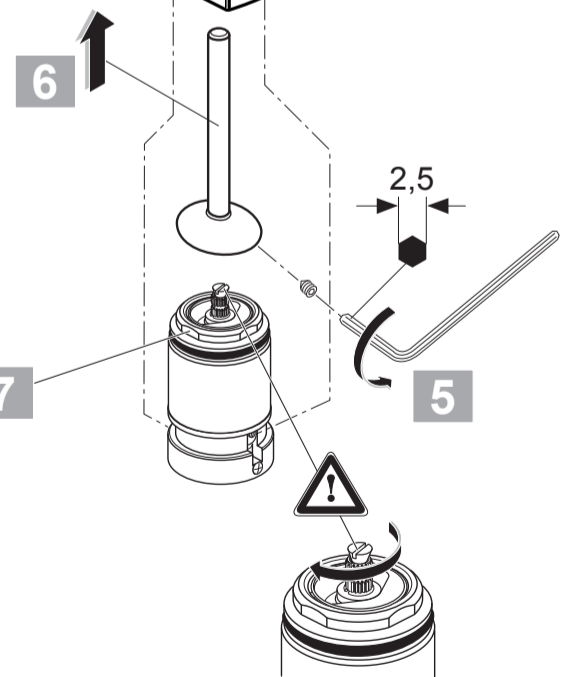

JADO

GLANCE COMPACT
 A 4587 .. A 4588 ..

0216 / A 866 034
 (+ A 865 613)
 Made in Germany

Ideal Standard International NV
 Corporate Village - Gent Building
 Da Vincilaan 2
 1935 Zaventem
 Belgium

www.idealstandardinternational.com