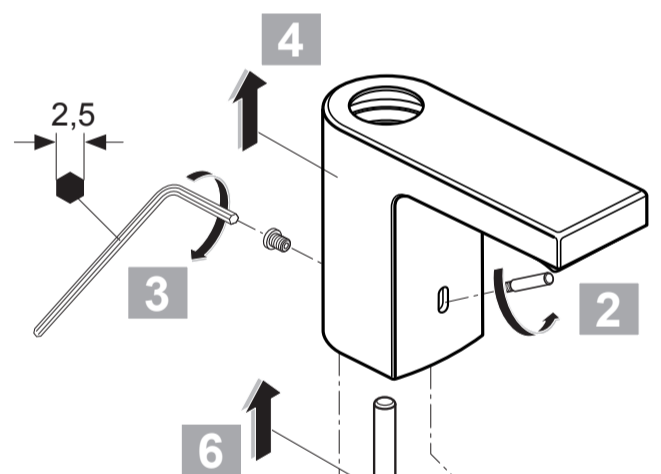

JADO

GLANCE COMPACT
 A 4587 .. A 4588 ..

0216 / A 866 034
 (+ A 865 613)
 Made in Germany

Ideal Standard International NV
 Corporate Village - Gent Building
 Da Vincilaan 2
 1935 Zaventem
 Belgium

www.idealstandardinternational.com