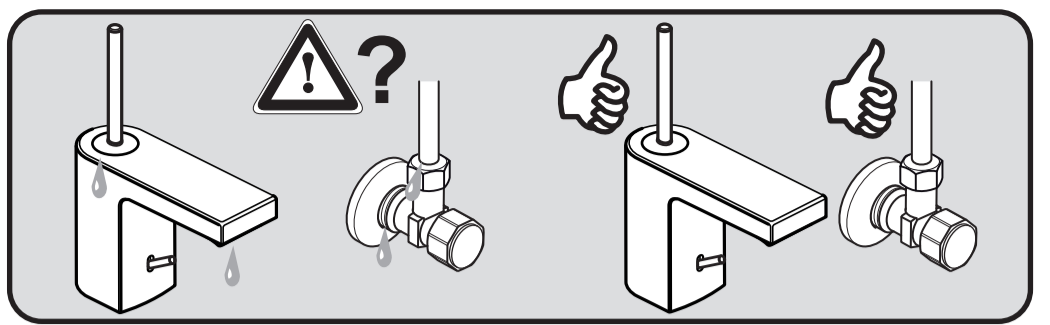

JADO

GLANCE COMPACT
 A 4587 .. A 4588 ..

0216 / A 866 034
 (+ A 865 613)
 Made in Germany

Ideal Standard International NV
 Corporate Village - Gent Building
 Da Vincilaan 2
 1935 Zaventem
 Belgium

www.idealstandardinternational.com