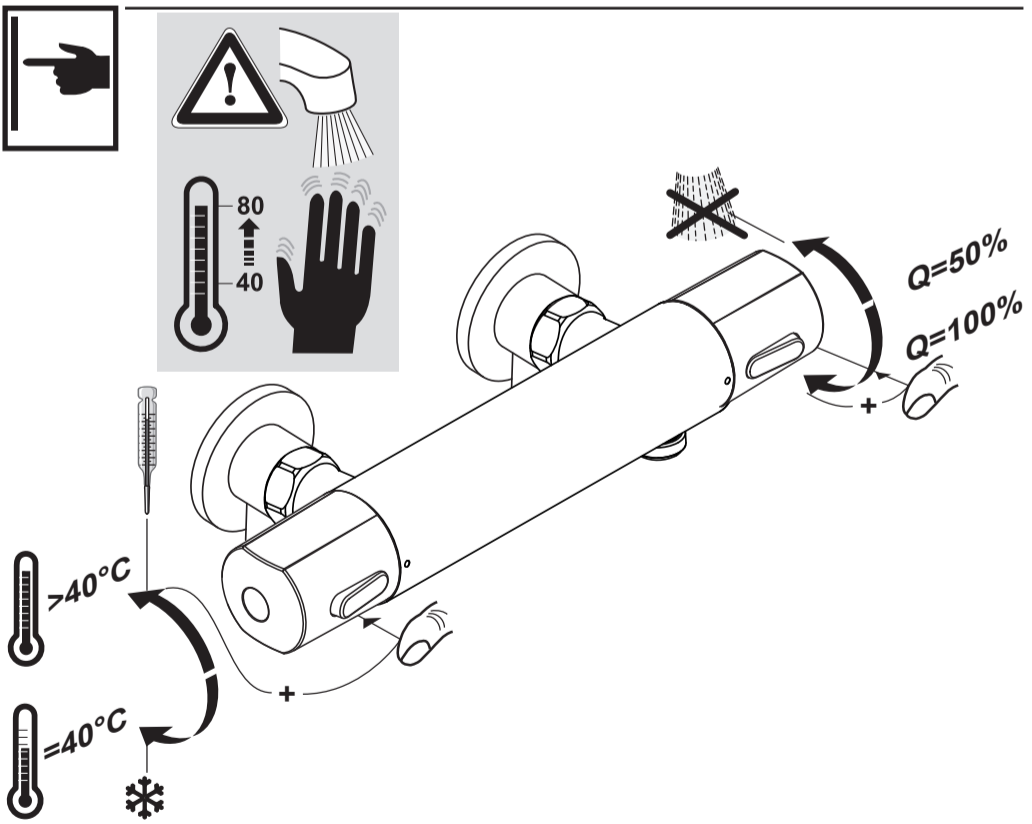

VEPLO

NIMBUS THERM
A4503.. A5538

0520 / A 868 710
 Made in EUROPE

Ideal Standard International NV
 Corporate Village - Gent Building
 Da Vincilaan 2
 1935 Zaventem
 Belgium

www.idealstandardinternational.com