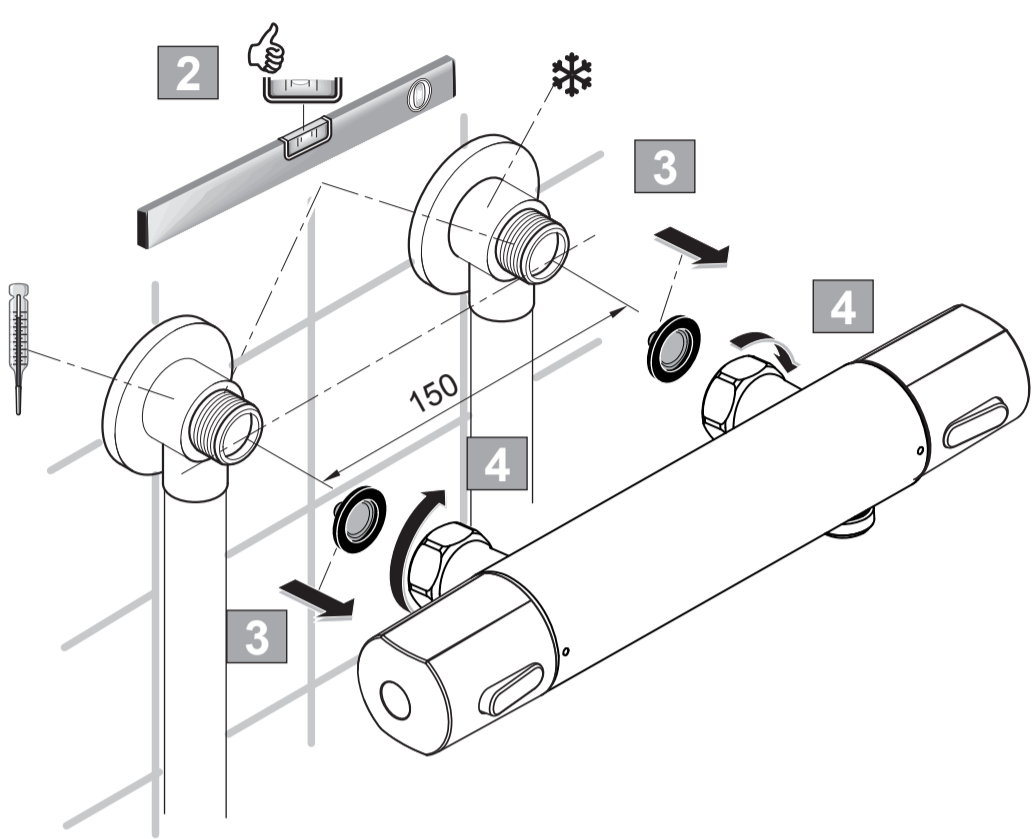

VEPLO

NIMBUS THERM
A4503.. A5538

0520 / A 868 710
 Made in EUROPE

Ideal Standard International NV
 Corporate Village - Gent Building
 Da Vincilaan 2
 1935 Zaventem
 Belgium

www.idealstandardinternational.com