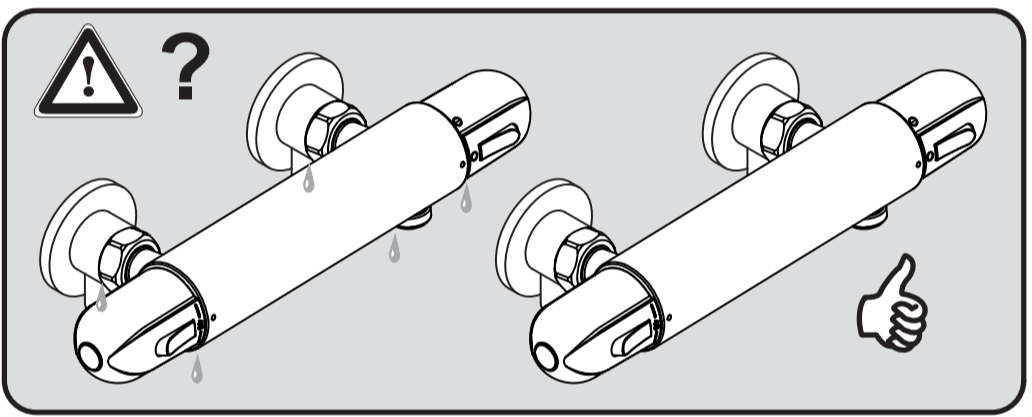

VEPLO

NIMBUS THERM
A4503.. A5538

0520 / A 868 710
 Made in EUROPE

Ideal Standard International NV
 Corporate Village - Gent Building
 Da Vincilaan 2
 1935 Zaventem
 Belgium

www.idealstandardinternational.com