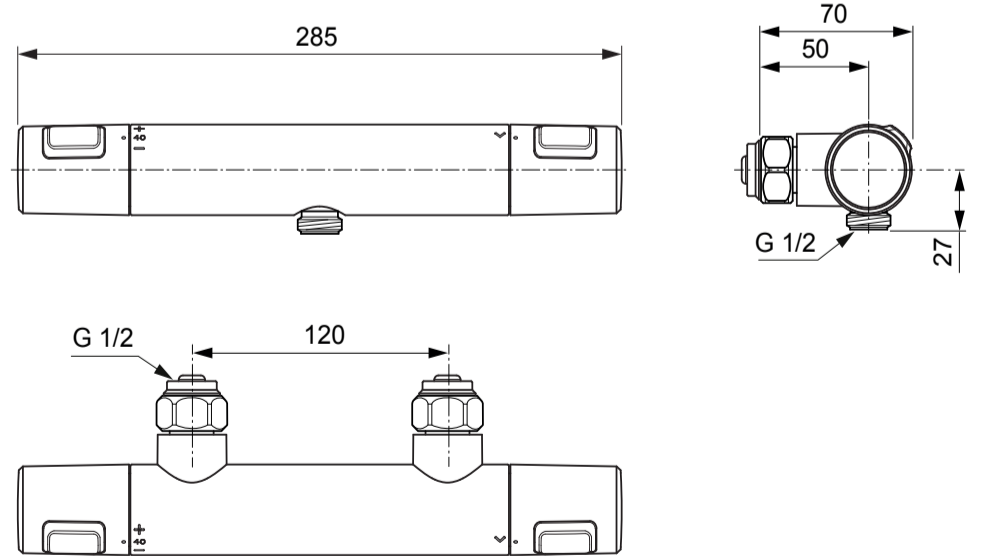

Ideal Standard International NV
Corporate Village - Gent Building
Da Vincilaan 2
1935 Zaventem
Belgium

www.idealstandardinternational.com