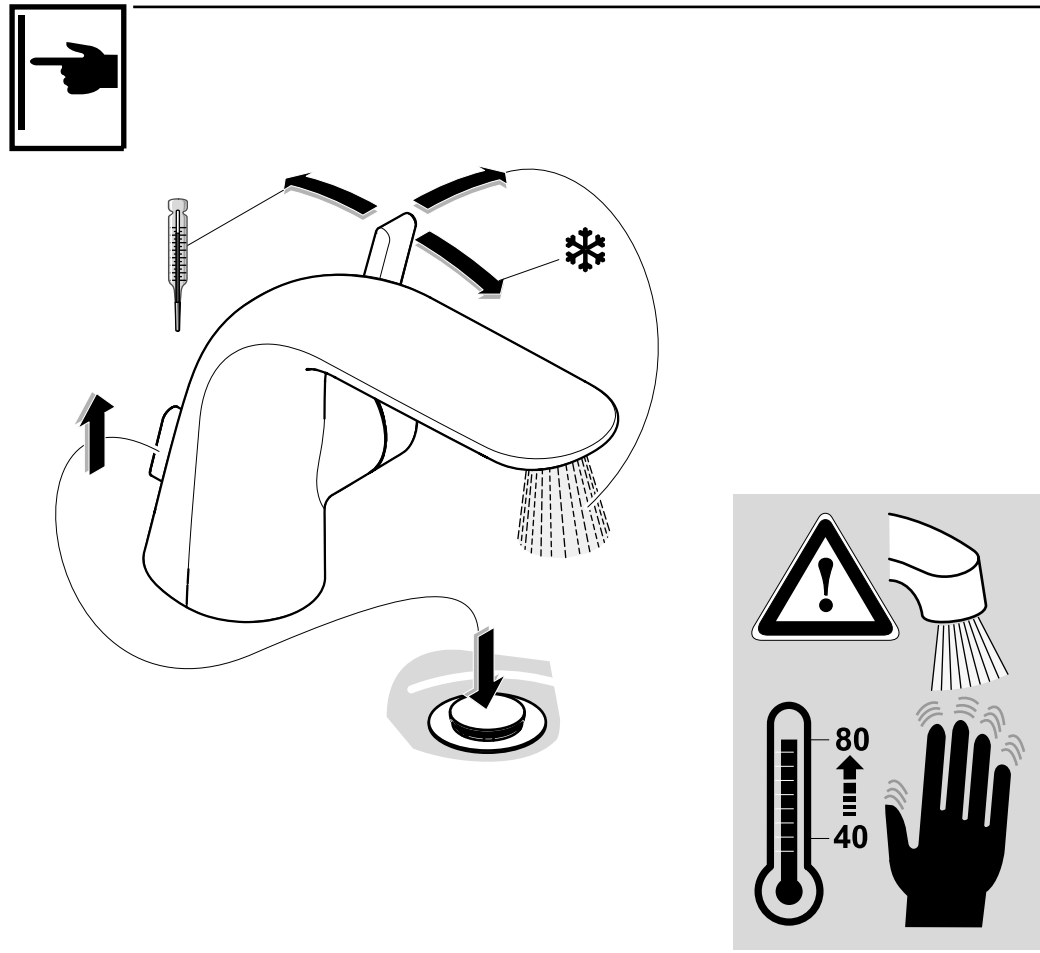

MELANGE

A 4258 .. A 4260 .. A4268 .. A4287 ..
 A 5962 ..

0116 / A 865 736
 (+ A 865 612)

Ideal Standard International NV
 Corporate Village - Gent Building
 Da Vincilaan 2
 1935 Zaventem
 Belgium

www.idealstandardinternational.com