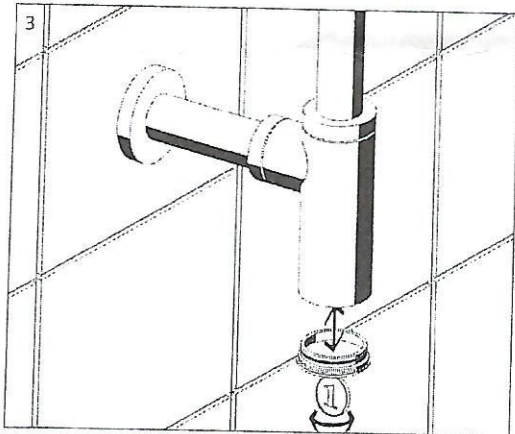

Design-Siphon

Montage- und
Serviceanleitung

01 457 06 99

A 3488 AA

Made in Germany

*Ideal
Standard*

*Ideal
Standard*

90 301 26 00