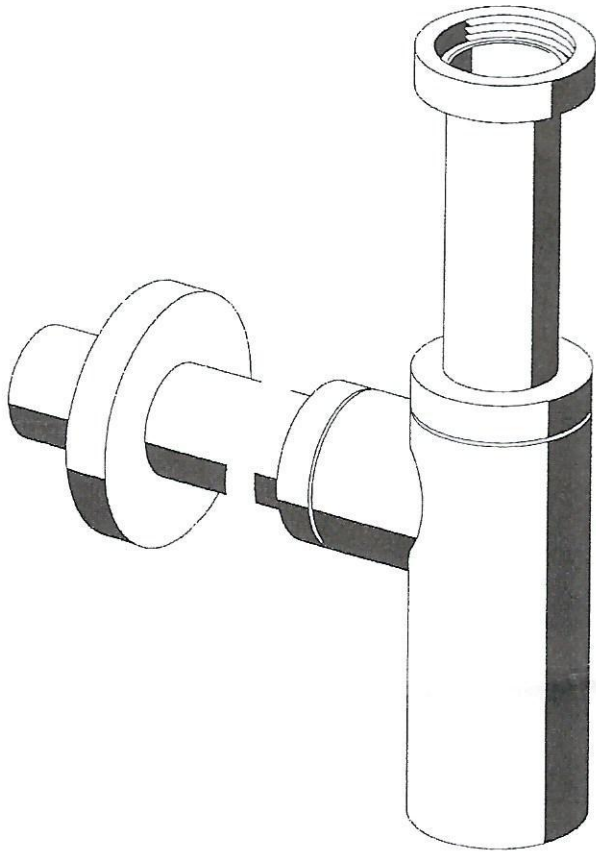

Design-Siphon

Montage- und
Serviceanleitung

01 457 06 99

A 3488 AA

Made in Germany

*Ideal
Standard*

*Ideal
Standard*

90 301 26 00