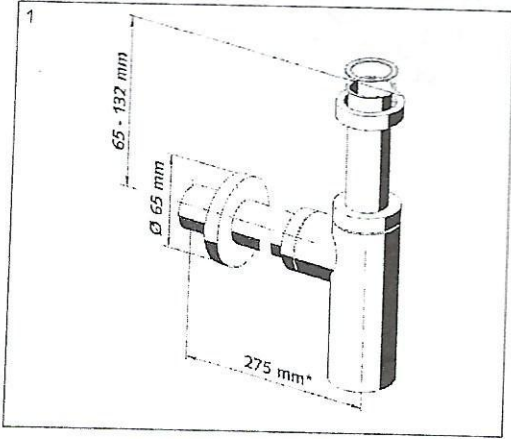

Design-Siphon

Montage- und
Serviceanleitung

01 457 06 99

A 3488 AA

Made in Germany

*Ideal
Standard*

*Ideal
Standard*

90 301 26 00