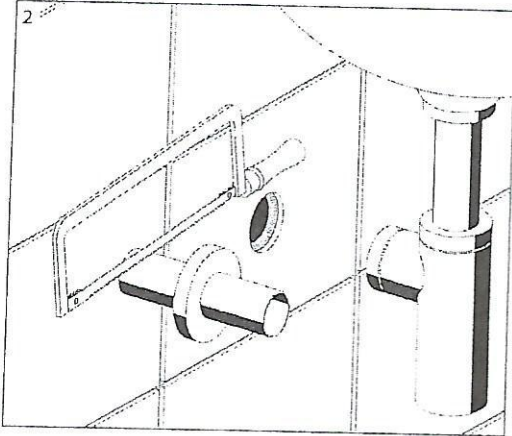

Design-Siphon

Montage- und
Serviceanleitung

01 457 06 99

A 3488 AA

Made in Germany

*Ideal
Standard*

*Ideal
Standard*

90 301 26 00