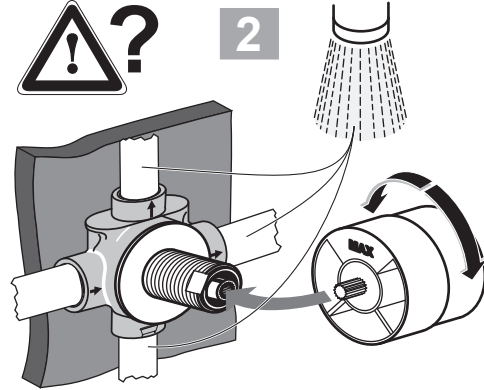

Ideal Standard International NV
 Corporate Village - Gent Building
 Da Vincilaan 2
 1935 Zaventem
 Belgium

www.idealstandardinternational.com

1
3

max / min

1

2

3

	P	bar		MAX. 10		
	T	°C		MAX. 80		