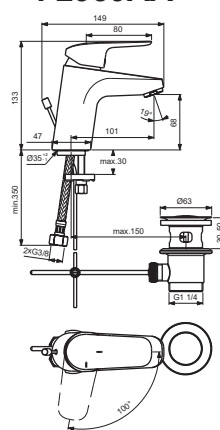

NIMBUS BLUE

F2959AA

F2960AA

F2961AA

Pos.	Signify	Spare parts-Nr.	Quantity	Pos.	Signify	Spare parts-Nr.	Quantity
1	Lever,w/logo-set-C3	B961611AA	1 Pcs.	14	Pop-up drain ass.	A962991AA	1 Pcs.
2	Screw M5x8		1 Pcs.	15	Flex pexhose G3/8-Ø10.5/L445		2 Pcs.
3	Cap decorative	B960473AA	1 Pcs.	16	Pop up waste-compl.	B961384AA	1 Pcs.
4	Rosette M38x1.5	B961373AA	1 Pcs.	17	Pop up waste shackle		1 Pcs.
5	Screw M41x1.5/M38x1.5	B961374NU	1 Pcs.	18	Beaded chain L460mm		1 Pcs.
6	Hot limit stop	A861181NU	1 Pcs.				
7+pos.8	Cartridge Ø38mm	A861156NU*	1 Pcs.				
8	O-Ring Ø38x2.5		1 Pcs.				
9	O-Ring Ø34x2		1 Pcs.				
10	Manifold-C3		1 Pcs.				
11	Body basin		1 Pcs.				
11a	Body basin GRANDE		1 Pcs.				
12	Perlator M24x1-A / 5l/min	B961383AA	1 Pcs.				
13	Fixation set	B960432NU	1 Set				

*Universal set (not all parts needed)

02.2019