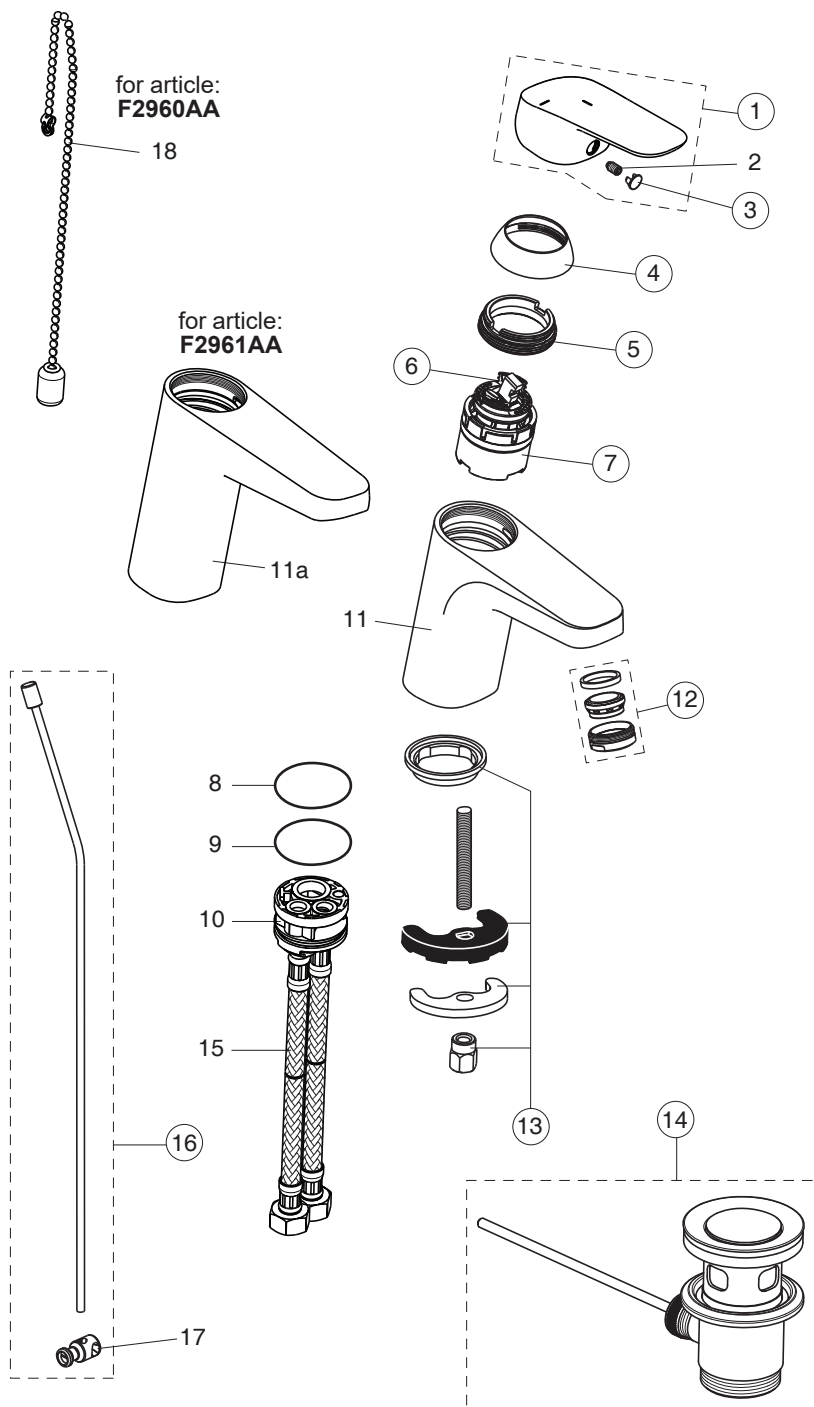

NIMBUS BLUE