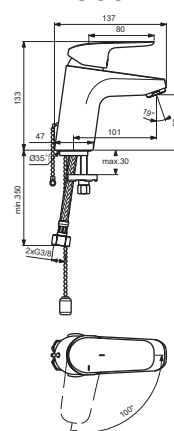

## F2961AA

Pos.	Signify	Spare parts-Nr.	Quantity	Pos.	Signify	Spare parts-Nr.	Quantity
1	Lever,w/logo-set-C3	B961611AA	1 Pcs.	14	Pop-up drain ass.	A962991AA	1 Pcs.
2	Screw M5x8		1 Pcs.	15	Flex pexhose G3/8-Ø10.5/L445		2 Pcs.
3	Cap decorative	B960473AA	1 Pcs.	16	Pop up waste-compl.	B961384AA	1 Pcs.
4	Rosette M38x1.5	B961373AA	1 Pcs.	17	Pop up waste shackle		1 Pcs.
5	Screw M41x1.5/M38x1.5	B961374NU	1 Pcs.	18	Beaded chain L460mm		1 Pcs.
6	Hot limit stop	A861181NU	1 Pcs.				
7+pos.8	Cartridge Ø38mm	A861156NU*	1 Pcs.				
8	O-Ring Ø38x2.5		1 Pcs.				
9	O-Ring Ø34x2		1 Pcs.				
10	Manifold-C3		1 Pcs.				
11	Body basin		1 Pcs.				
11a	Body basin GRANDE		1 Pcs.				
12	Perlator M24x1-A / 5l/min	B961383AA	1 Pcs.				
13	Fixation set	B960432NU	1 Set				

\*Universal set (not all parts needed)

02.2019

Pos.	Signify	Spare parts-Nr.	Quantity	Pos.	Signify	Spare parts-Nr.	Quantity
1	Lever,w/logo-set	B961612AA	1 Pcs.	13	Sealing set for tub.spout	B960295NU	1 Pcs.
2	Screw M5x8		1 Pcs.	14	Screw M5x5.5		1 Pcs.
3	Cap decorative	B960473AA	1 Pcs.	15	Rubber cap Ø8.1x3	B960583NU	1 Pcs.
4	Rosette-compl.	B961113AA	1 Pcs.	16	U plate support bracket fixing kit		1 Pcs.
5	Screw M41x1.5/M46x1.5		1 Pcs.	17	Pop-up drain ass.	A962991AA	1 Pcs.
6	Hot limit stop	A861181NU	1 Pcs.	18	Fixation set	B960608NU	1 Pcs.
7	Cartridge Ø38mm	A861156NU*	1 Pcs.	19	Flex hose G3/8/L400	F963426NU	1 Pcs.
8	Pin		1 Pcs.	20	Pop up waste-compl.	B961384AA	1 Pcs.
9	Insert		1 Pcs.	21	Pop up waste shackle		1 Pcs.
10	Body		1 Pcs.				
11	Tub.spout R145mm	B961020AA	1 Pcs.				
11a	Tub.spout R200mm	B960293AA	1 Pcs.				
12	Aerator M22x1/ 5l/min	B961021AA	1 Pcs.				
12a	Aerator M22x1-A-compl.	B960294AA	1 Pcs.				