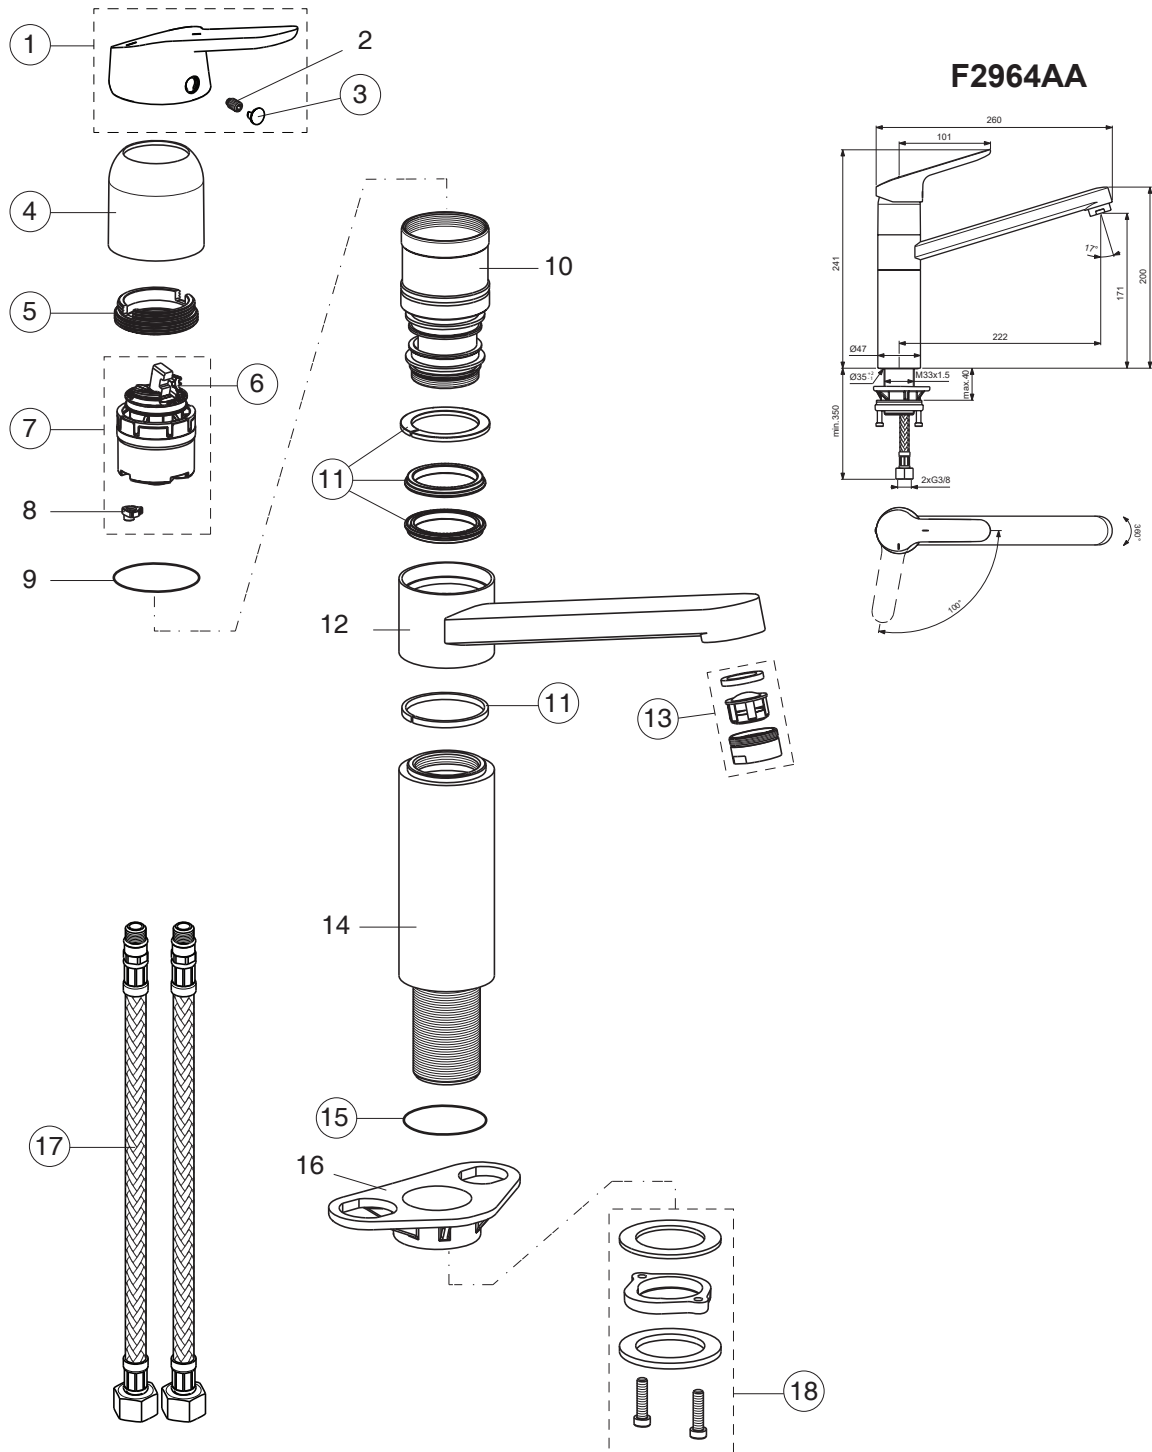

NIMBUS BLUE

Pos.	Signify	Spare parts-Nr.	Quantity	Pos.	Signify	Spare parts-Nr.	Quantity
1	Lever,w/logo-set	B961613AA	1 Pcs.	15	O-Ring Ø37.77x2.62	A962574NU	1 Pcs.
2	Screw M5x8		1 Pcs.	16	U plate support bracket fixing kit		1 Pcs.
3	Cap decorative	B960473AA	1 Pcs.	17	Flexhose G3/8 M10x1/L550mm	B961614NU	1 Pcs.
4	Rosette	B961431AA	1 Pcs.	18	Connecting group	B960255NU	1 Set
5	Screw M41x1.5/M38x1.5	B961374NU	1 Pcs.				
6	Hot limit stop	A861181NU	1 Pcs.				
7	Cartridge Ø38mm	A861156NU*	1 Pcs.				
8	Pin		1 Pcs.				
9	O-Ring Ø39.1x1.3		1 Pcs.				
10	Manifold		1 Pcs.				
11	Sealing set	B960784NU	1 Pcs.				
12	Body kitchen		1 Pcs.				
13	Neop.casc.M24x1-A	A960321AA	1 Pcs.				
14	Distance bushing w/shank		1 Pcs.				

*Universal set (not all parts needed)