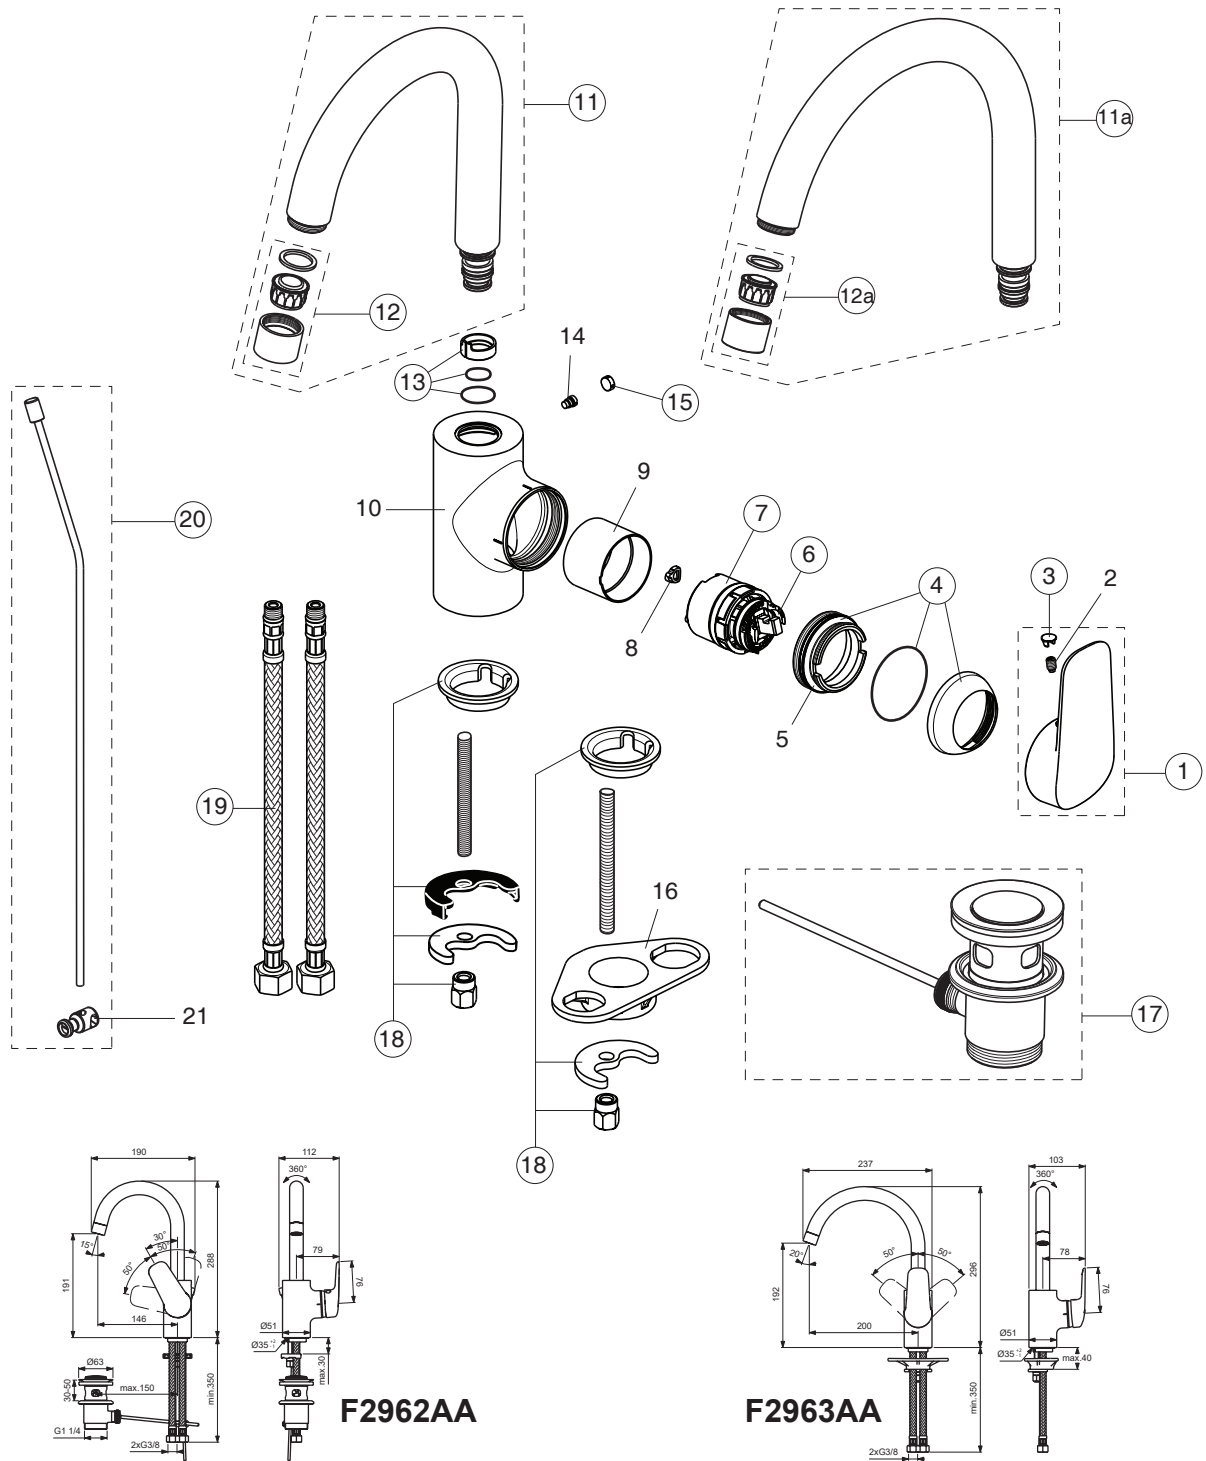

## F2961AA

Pos.	Signify	Spare parts-Nr.	Quantity	Pos.	Signify	Spare parts-Nr.	Quantity
1	Lever,w/logo-set-C3	B961611AA	1 Pcs.	14	Pop-up drain ass.	A962991AA	1 Pcs.
2	Screw M5x8		1 Pcs.	15	Flex pexhose G3/8-Ø10.5/L445		2 Pcs.
3	Cap decorative	B960473AA	1 Pcs.	16	Pop up waste-compl.	B961384AA	1 Pcs.
4	Rosette M38x1.5	B961373AA	1 Pcs.	17	Pop up waste shackle		1 Pcs.
5	Screw M41x1.5/M38x1.5	B961374NU	1 Pcs.	18	Beaded chain L460mm		1 Pcs.
6	Hot limit stop	A861181NU	1 Pcs.				
7+pos.8	Cartridge Ø38mm	A861156NU*	1 Pcs.				
8	O-Ring Ø38x2.5		1 Pcs.				
9	O-Ring Ø34x2		1 Pcs.				
10	Manifold-C3		1 Pcs.				
11	Body basin		1 Pcs.				
11a	Body basin GRANDE		1 Pcs.				
12	Perlator M24x1-A / 5l/min	B961383AA	1 Pcs.				
13	Fixation set	B960432NU	1 Set				

\*Universal set (not all parts needed)

02.2019

Pos.	Signify	Spare parts-Nr.	Quantity	Pos.	Signify	Spare parts-Nr.	Quantity
1	Lever,w/logo-set	B961612AA	1 Pcs.	13	Sealing set for tub.spout	B960295NU	1 Pcs.
2	Screw M5x8		1 Pcs.	14	Screw M5x5.5		1 Pcs.
3	Cap decorative	B960473AA	1 Pcs.	15	Rubber cap Ø8.1x3	B960583NU	1 Pcs.
4	Rosette-compl.	B961113AA	1 Pcs.	16	U plate support bracket fixing kit		1 Pcs.
5	Screw M41x1.5/M46x1.5		1 Pcs.	17	Pop-up drain ass.	A962991AA	1 Pcs.
6	Hot limit stop	A861181NU	1 Pcs.	18	Fixation set	B960608NU	1 Pcs.
7	Cartridge Ø38mm	A861156NU*	1 Pcs.	19	Flex hose G3/8/L400	F963426NU	1 Pcs.
8	Pin		1 Pcs.	20	Pop up waste-compl.	B961384AA	1 Pcs.
9	Insert		1 Pcs.	21	Pop up waste shackle		1 Pcs.
10	Body		1 Pcs.				
11	Tub.spout R145mm	B961020AA	1 Pcs.				
11a	Tub.spout R200mm	B960293AA	1 Pcs.				
12	Aerator M22x1/ 5l/min	B961021AA	1 Pcs.				
12a	Aerator M22x1-A-compl.	B960294AA	1 Pcs.				