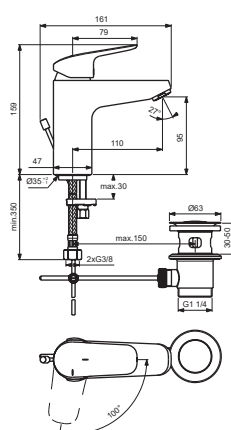

## F2961AA

Pos.	Signify	Spare parts-Nr.	Quantity	Pos.	Signify	Spare parts-Nr.	Quantity
1	Lever,w/logo-set-C3	B961611AA	1 Pcs.	14	Pop-up drain ass.	A962991AA	1 Pcs.
2	Screw M5x8		1 Pcs.	15	Flex pexhose G3/8-Ø10.5/L445		2 Pcs.
3	Cap decorative	B960473AA	1 Pcs.	16	Pop up waste-compl.	B961384AA	1 Pcs.
4	Rosette M38x1.5	B961373AA	1 Pcs.	17	Pop up waste shackle		1 Pcs.
5	Screw M41x1.5/M38x1.5	B961374NU	1 Pcs.	18	Beaded chain L460mm		1 Pcs.
6	Hot limit stop	A861181NU	1 Pcs.				
7+pos.8	Cartridge Ø38mm	A861156NU*	1 Pcs.				
8	O-Ring Ø38x2.5		1 Pcs.				
9	O-Ring Ø34x2		1 Pcs.				
10	Manifold-C3		1 Pcs.				
11	Body basin		1 Pcs.				
11a	Body basin GRANDE		1 Pcs.				
12	Perlator M24x1-A / 5l/min	B961383AA	1 Pcs.				
13	Fixation set	B960432NU	1 Set				

\*Universal set (not all parts needed)

02.2019

Pos.	Signify	Spare parts-Nr.	Quantity	Pos.	Signify	Spare parts-Nr.	Quantity
1	Lever,w/logo-set	B961612AA	1 Pcs.	13	Sealing set for tub.spout	B960295NU	1 Pcs.
2	Screw M5x8		1 Pcs.	14	Screw M5x5.5		1 Pcs.
3	Cap decorative	B960473AA	1 Pcs.	15	Rubber cap Ø8.1x3	B960583NU	1 Pcs.
4	Rosette-compl.	B961113AA	1 Pcs.	16	U plate support bracket fixing kit		1 Pcs.
5	Screw M41x1.5/M46x1.5		1 Pcs.	17	Pop-up drain ass.	A962991AA	1 Pcs.
6	Hot limit stop	A861181NU	1 Pcs.	18	Fixation set	B960608NU	1 Pcs.
7	Cartridge Ø38mm	A861156NU*	1 Pcs.	19	Flex hose G3/8/L400	F963426NU	1 Pcs.
8	Pin		1 Pcs.	20	Pop up waste-compl.	B961384AA	1 Pcs.
9	Insert		1 Pcs.	21	Pop up waste shackle		1 Pcs.
10	Body		1 Pcs.				
11	Tub.spout R145mm	B961020AA	1 Pcs.				
11a	Tub.spout R200mm	B960293AA	1 Pcs.				
12	Aerator M22x1/ 5l/min	B961021AA	1 Pcs.				
12a	Aerator M22x1-A-compl.	B960294AA	1 Pcs.				